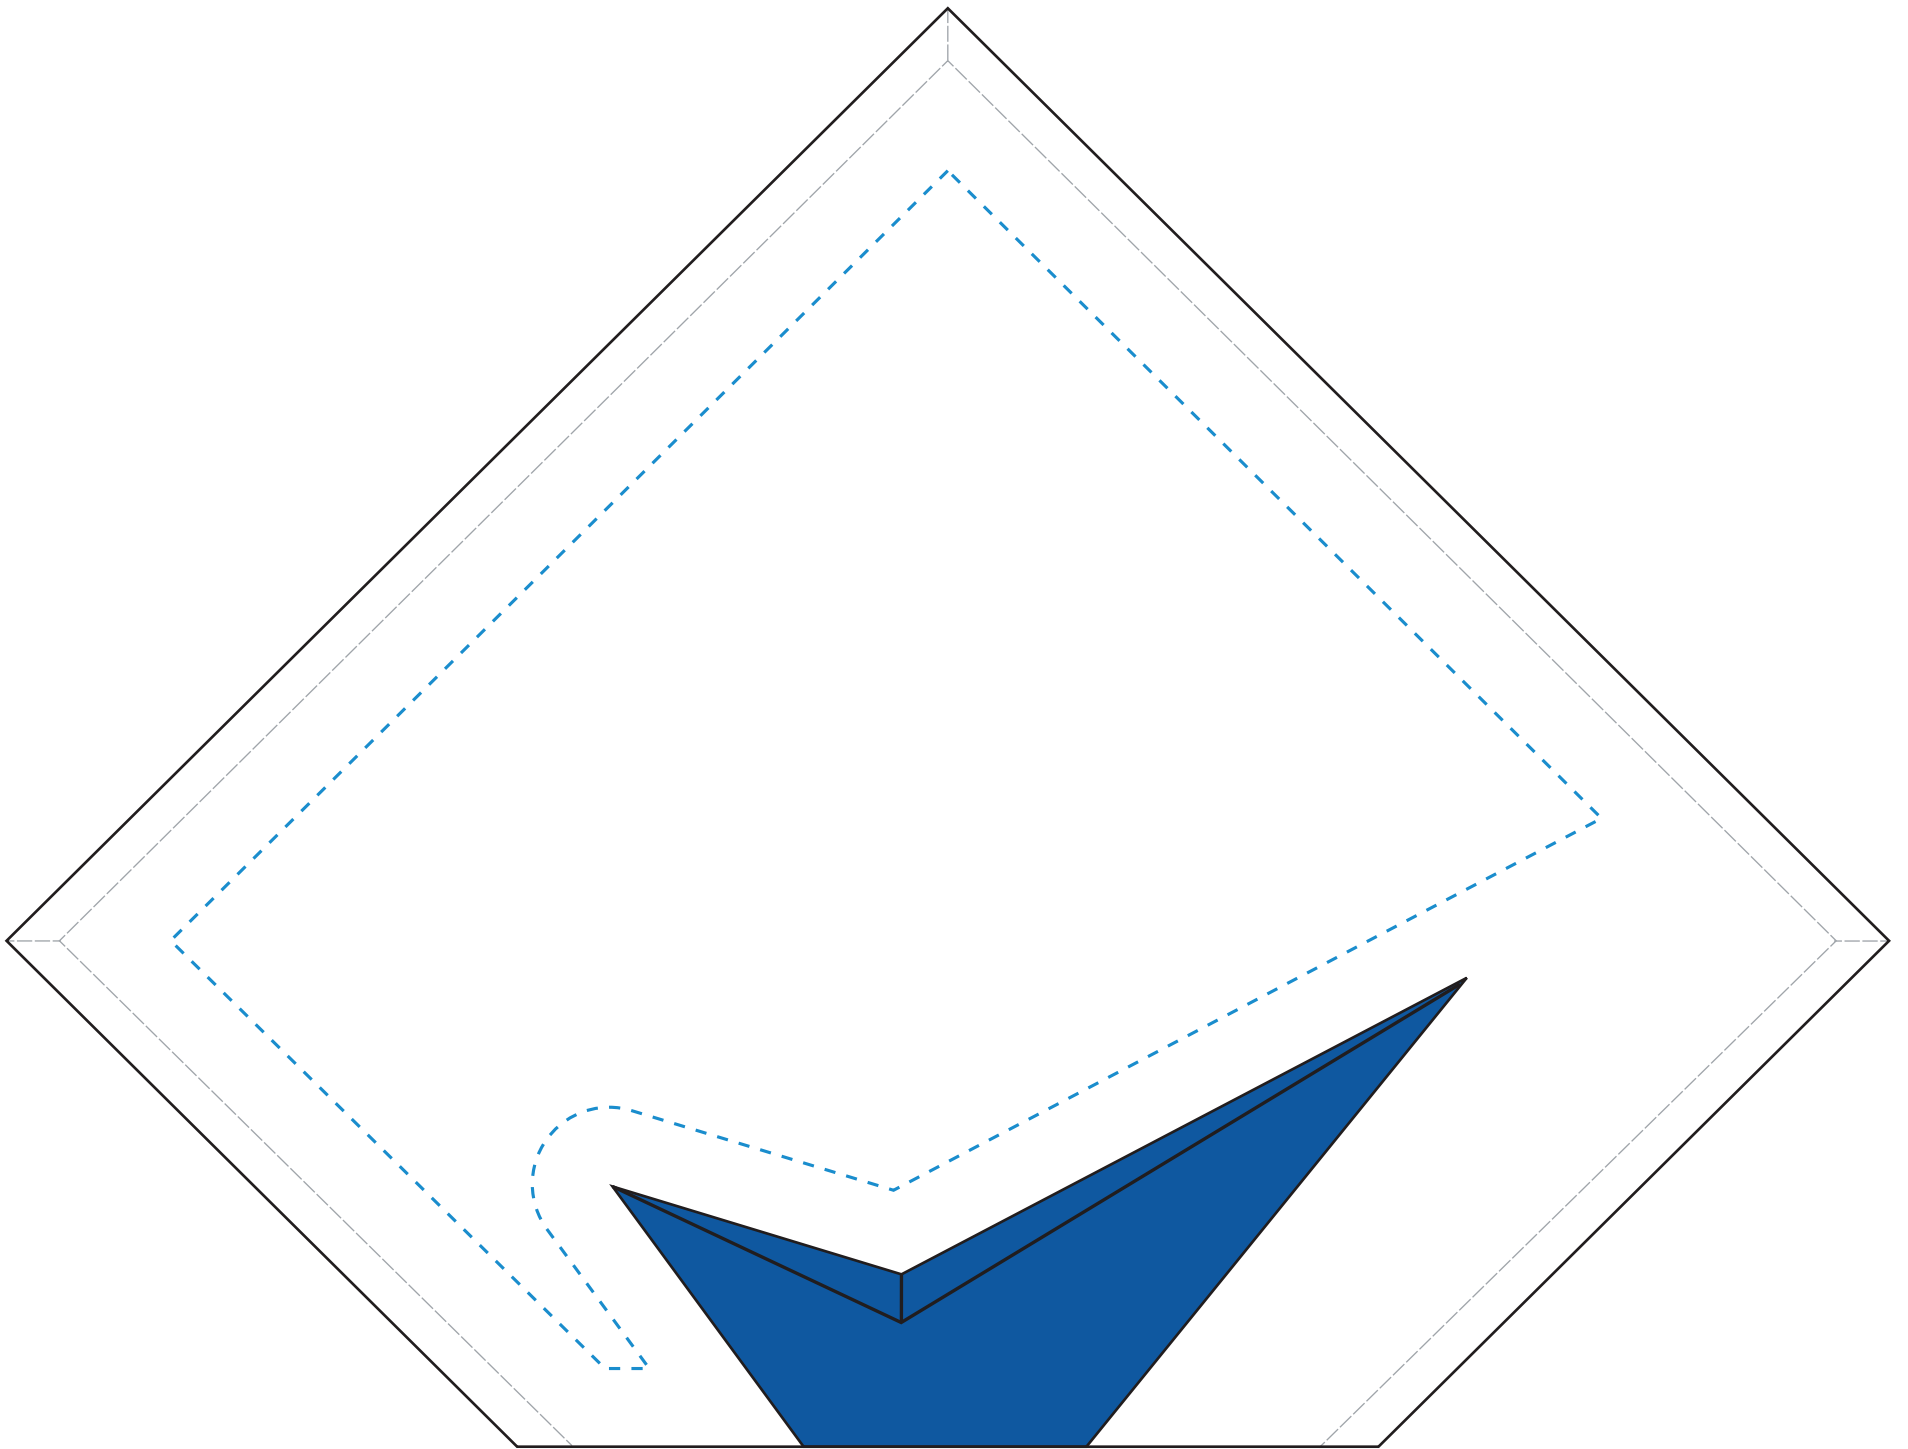

Standard Etch: Reverse

7354 GALA DELUXE SQUARE - 7.5"

C7309BLUE BIRD

Blue line represents the max image area.