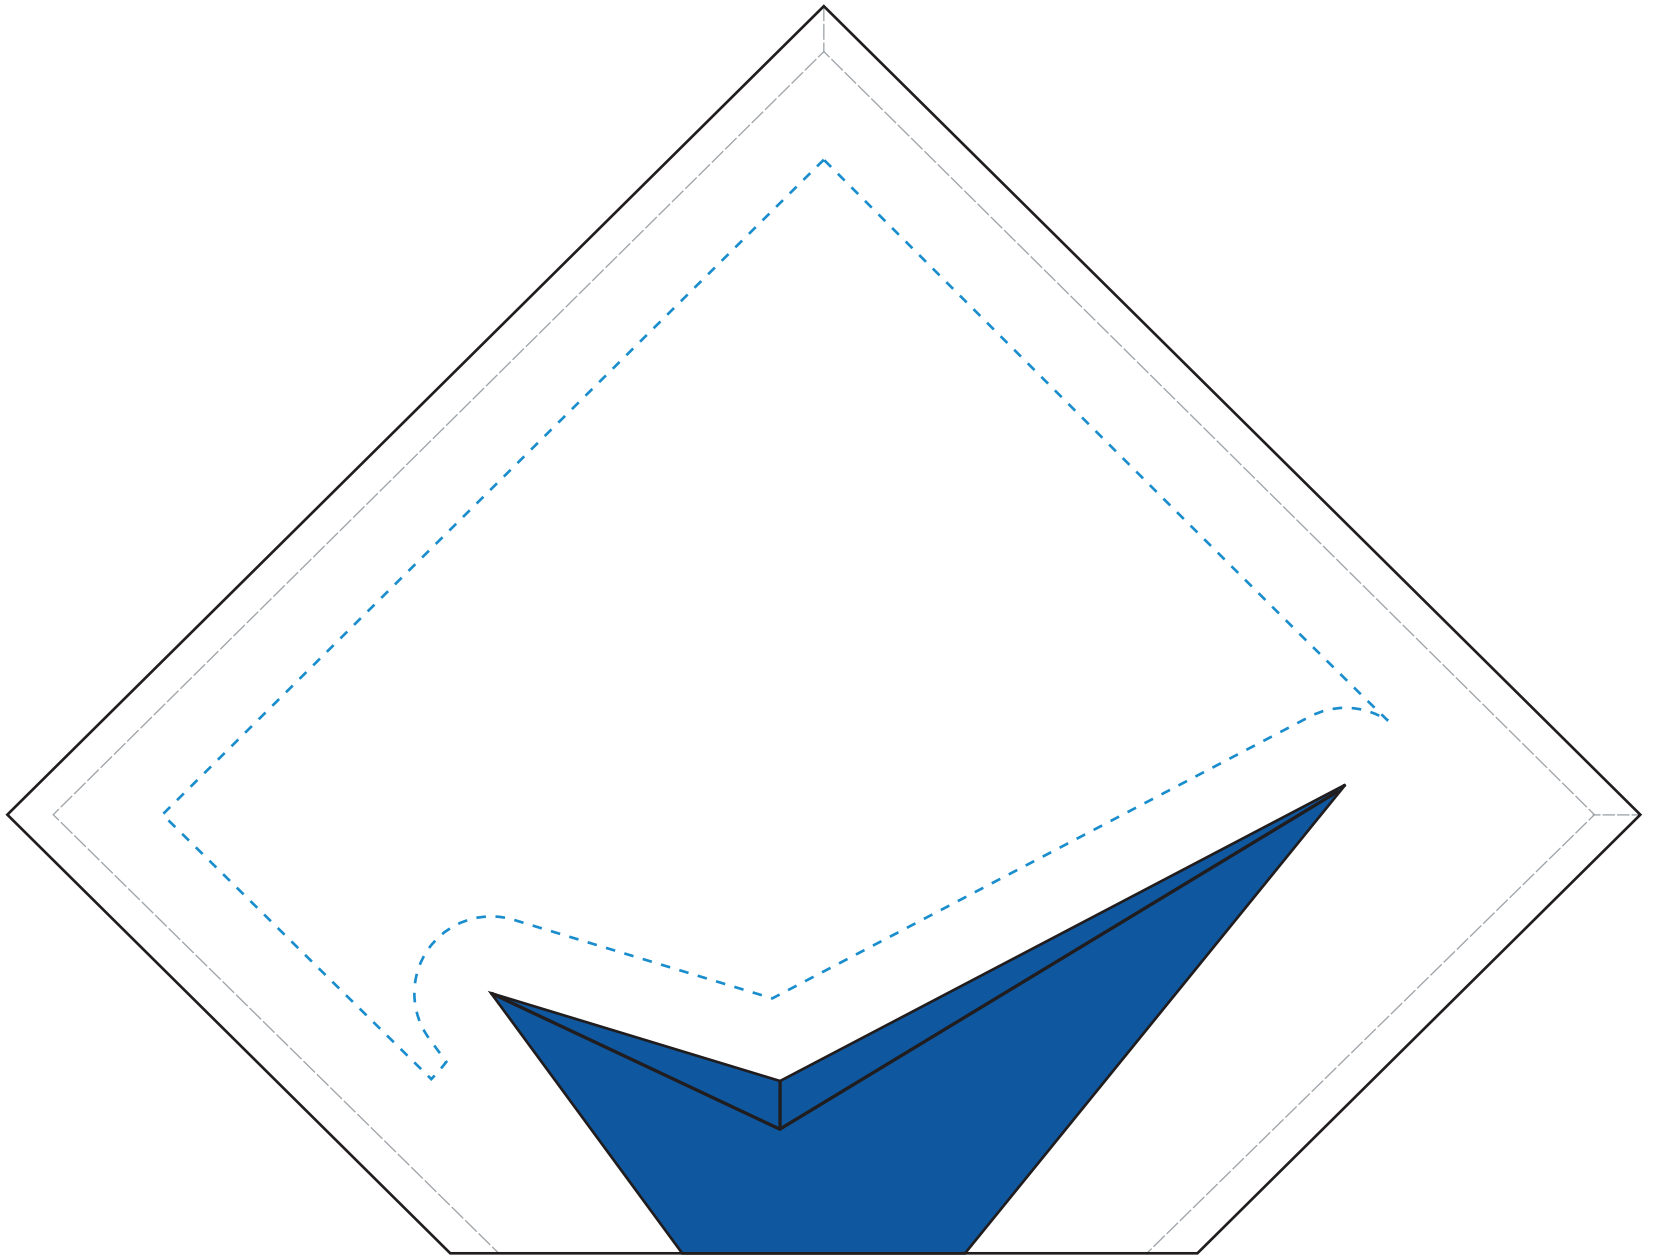

Standard Etch: Reverse

7353 GALA DELUXE SQUARE - 6.5"

C7309BLUE BIRD

Blue line represents the max image area.