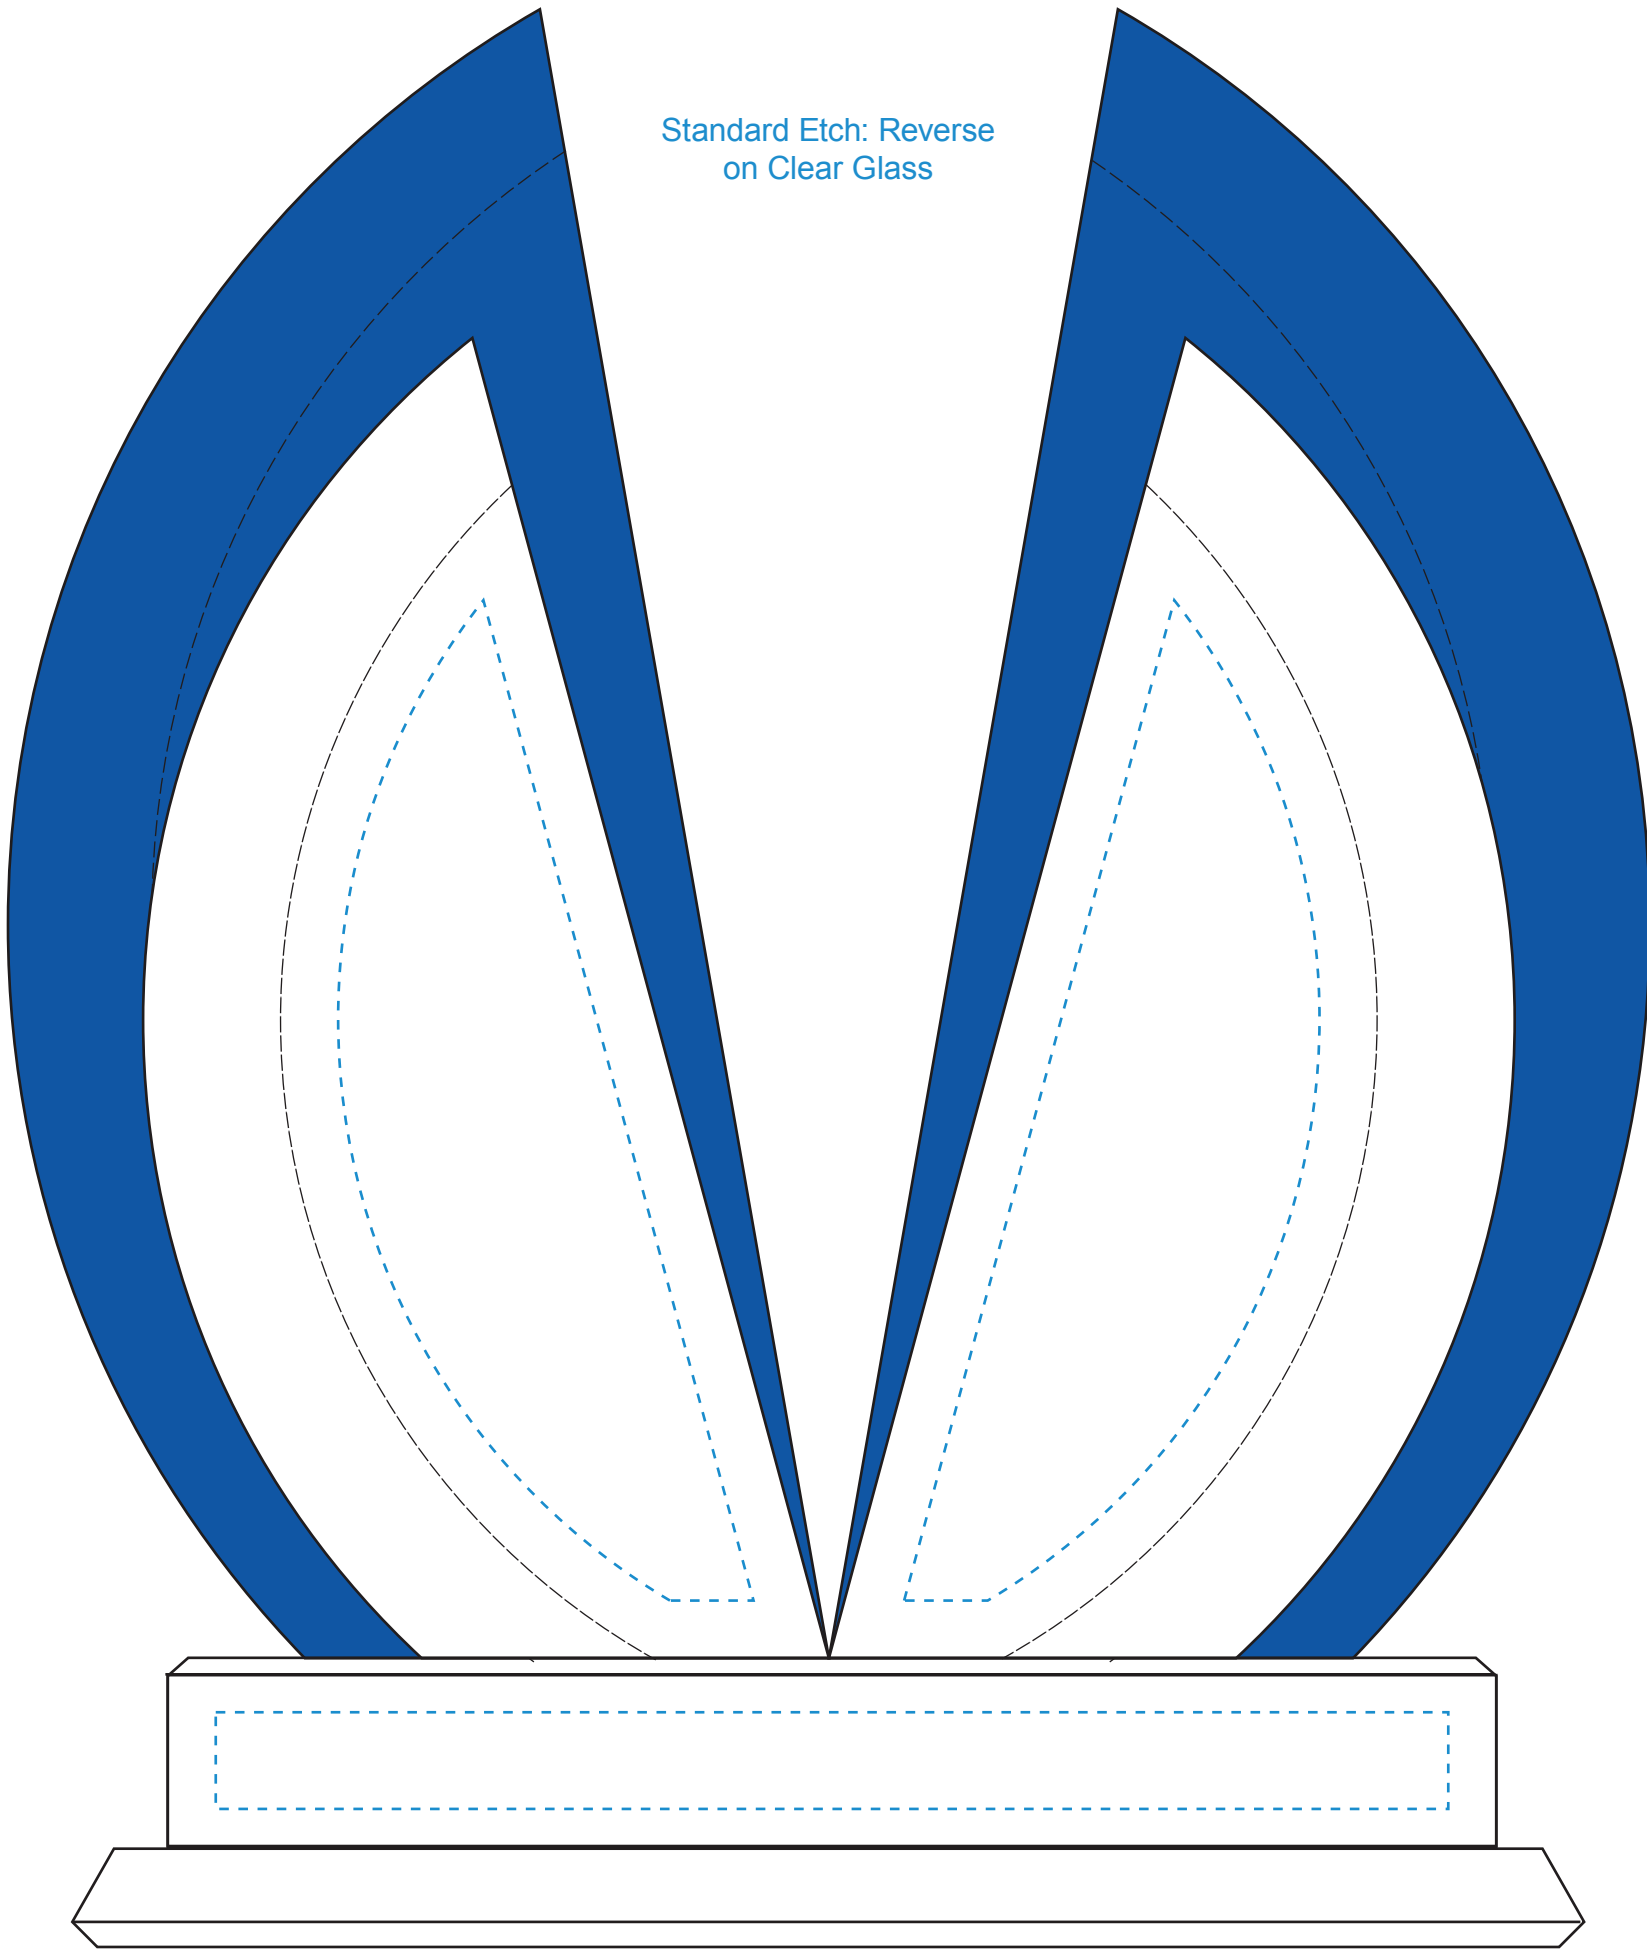

Standard Etch: Reverse
on Clear Glass

6844 FLIGHT INDIGO AWARD - 10"

Blue line represents the max image area.

Standard Etch: Front