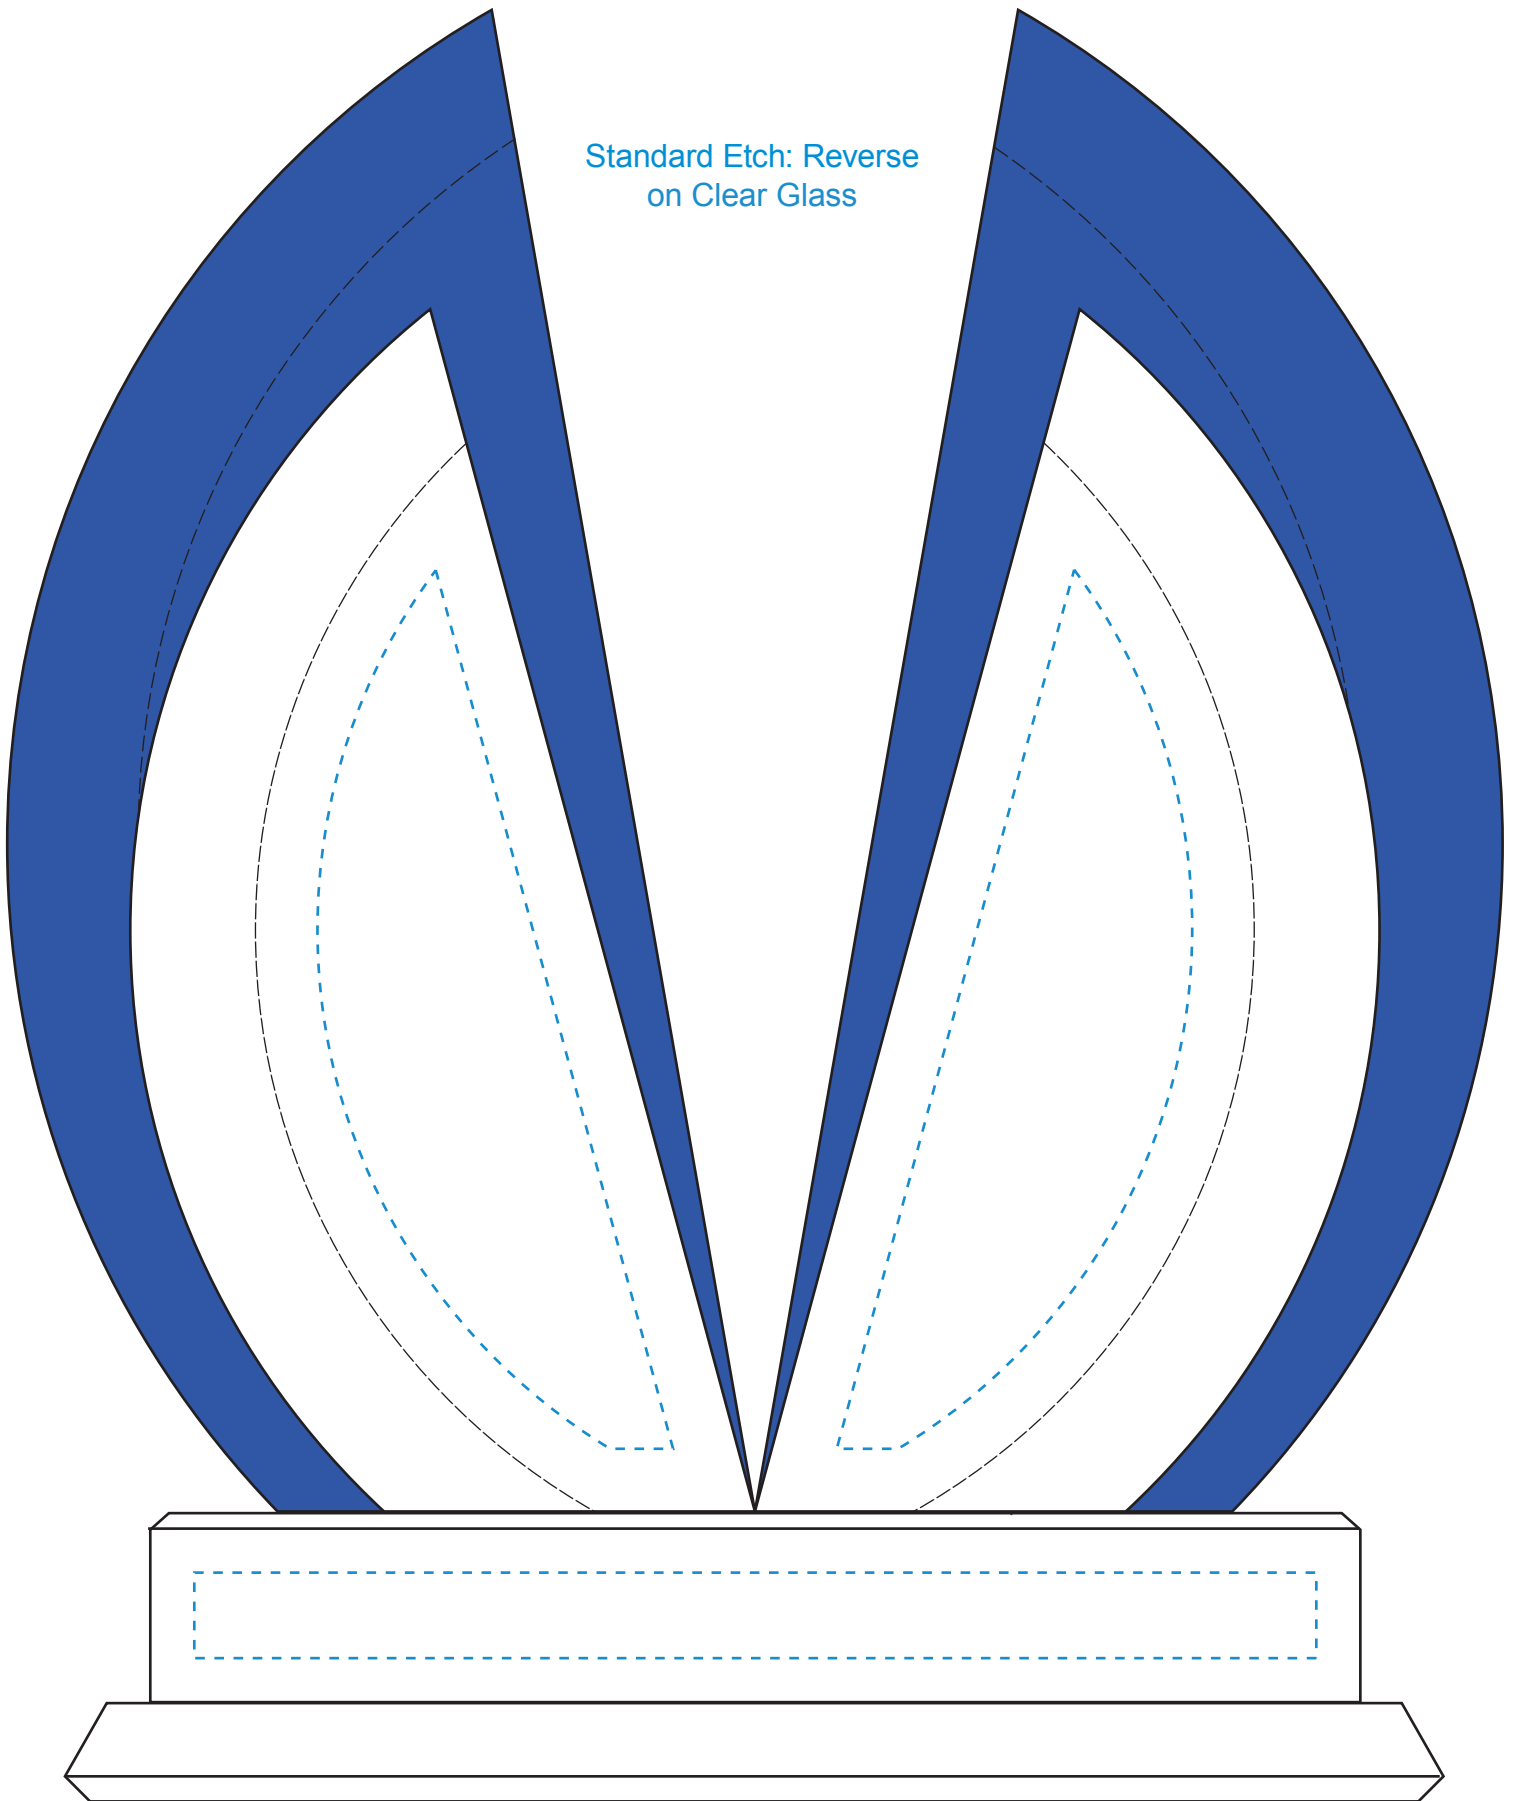

Standard Etch: Reverse
on Clear Glass

6843 FLIGHT INDIGO AWARD - 9" Standard Etch: Front
Blue line represents the max image area.