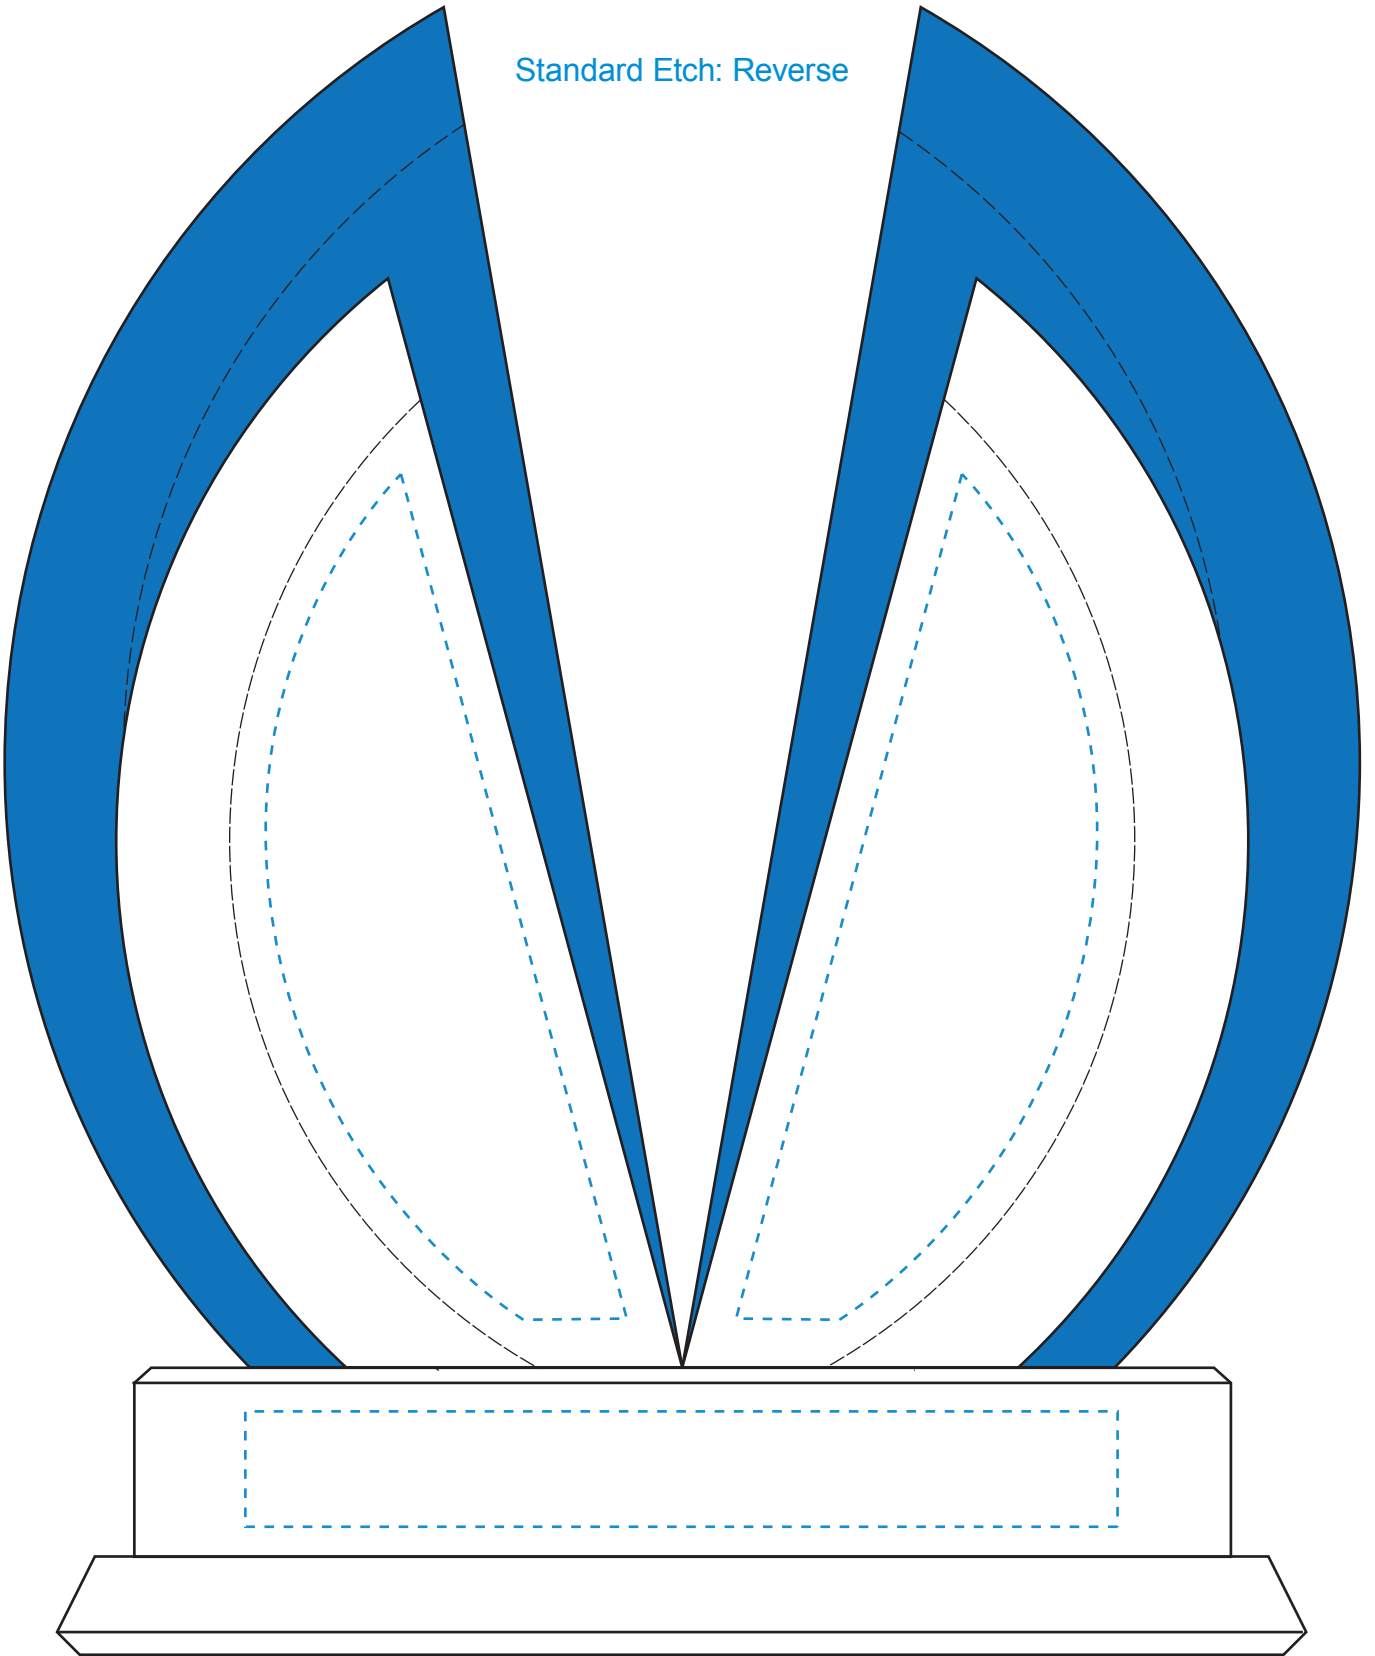

Standard Etch: Reverse

Standard Etch: Front

# 6842 FLIGHT INDIGO AWARD - 8"

Blue line represents the max image area.