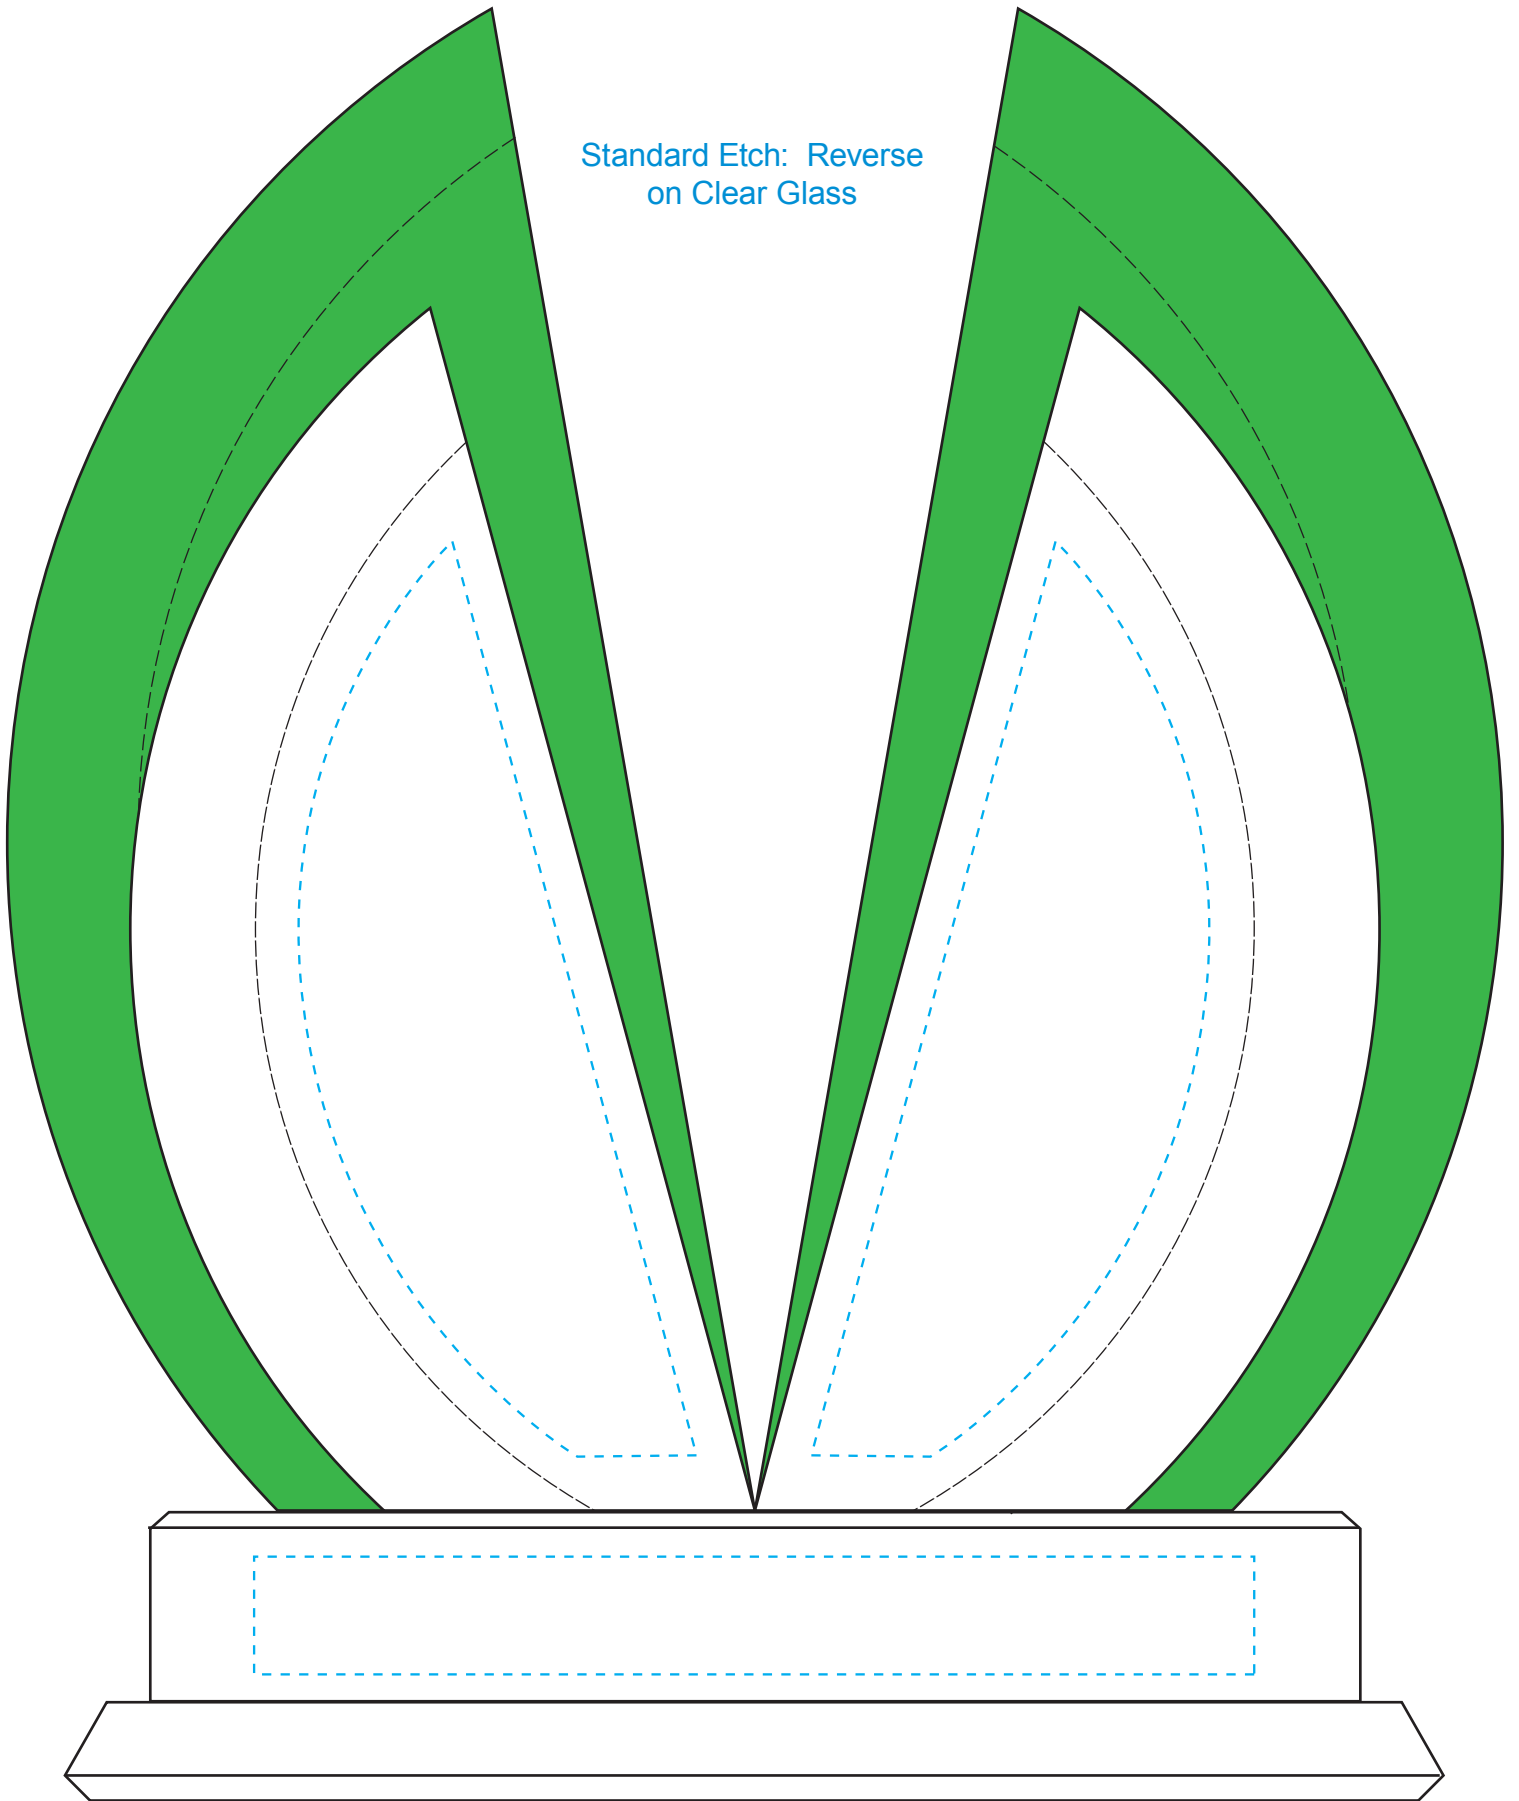

Standard Etch: Reverse
on Clear Glass

4074 FLIGHT AWARD 9"
Blue line represents the max image area.

Standard Etch: Front