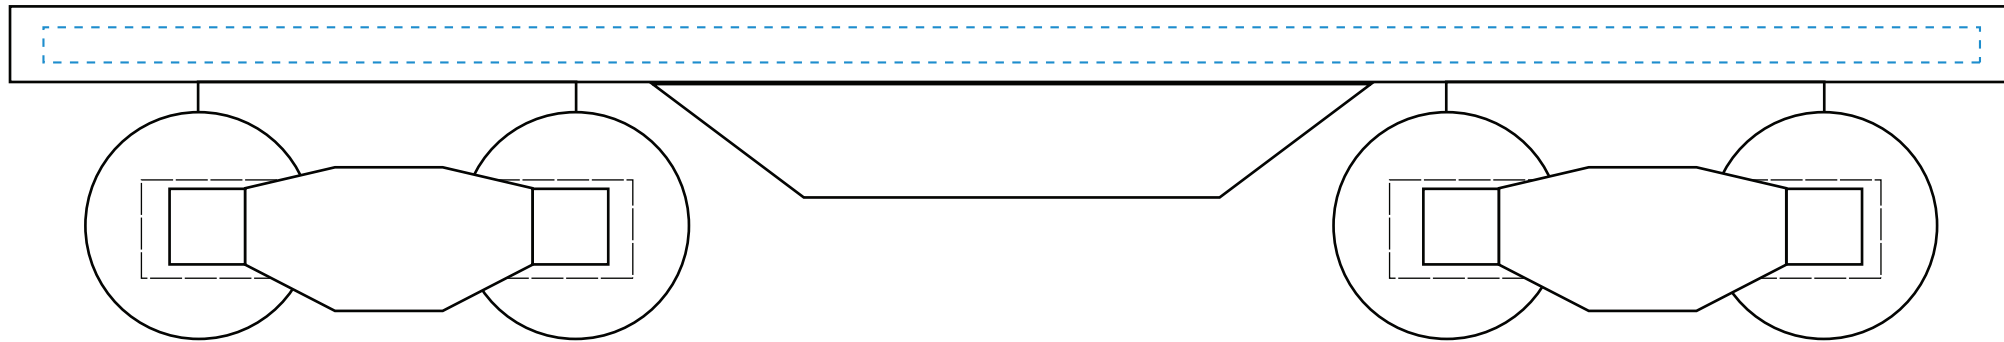

Standard Etch: Front

6485 FLATCAR TRAIN - 10.5" W

Blue line represents the max image area.