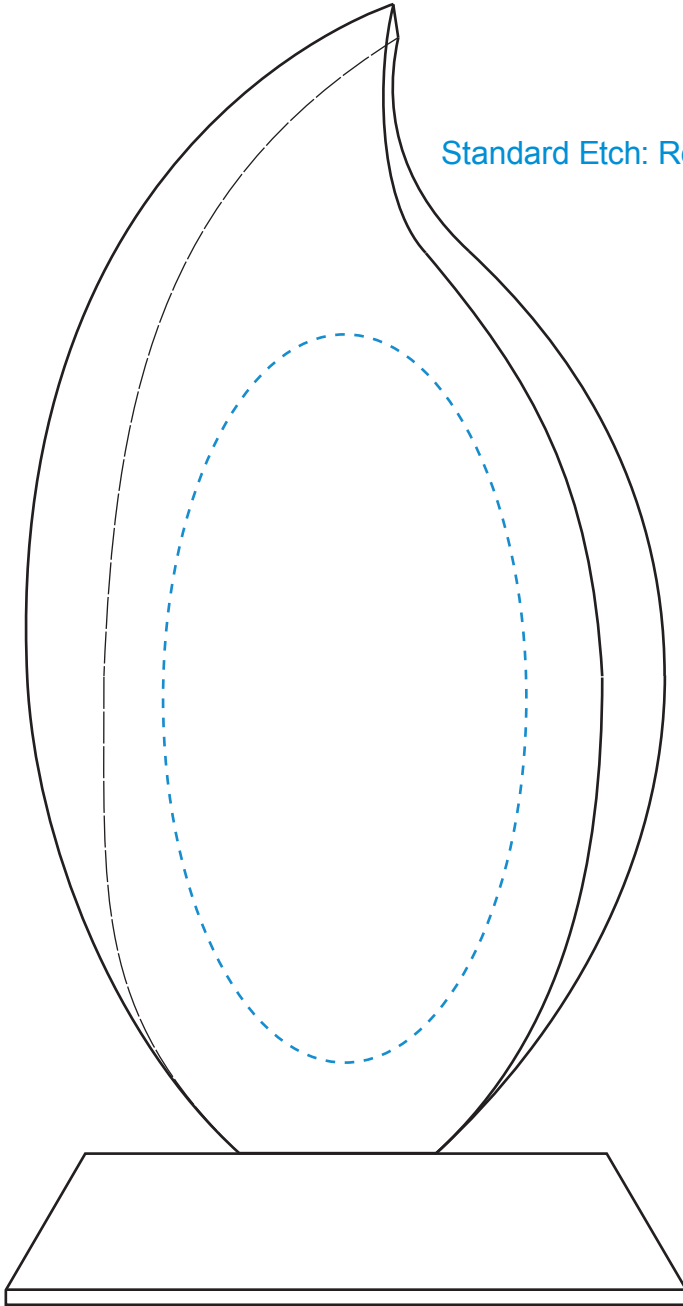

Standard Etch: Reverse

5500 FLAME AWARD - 7"

Blue line represents the max image area.