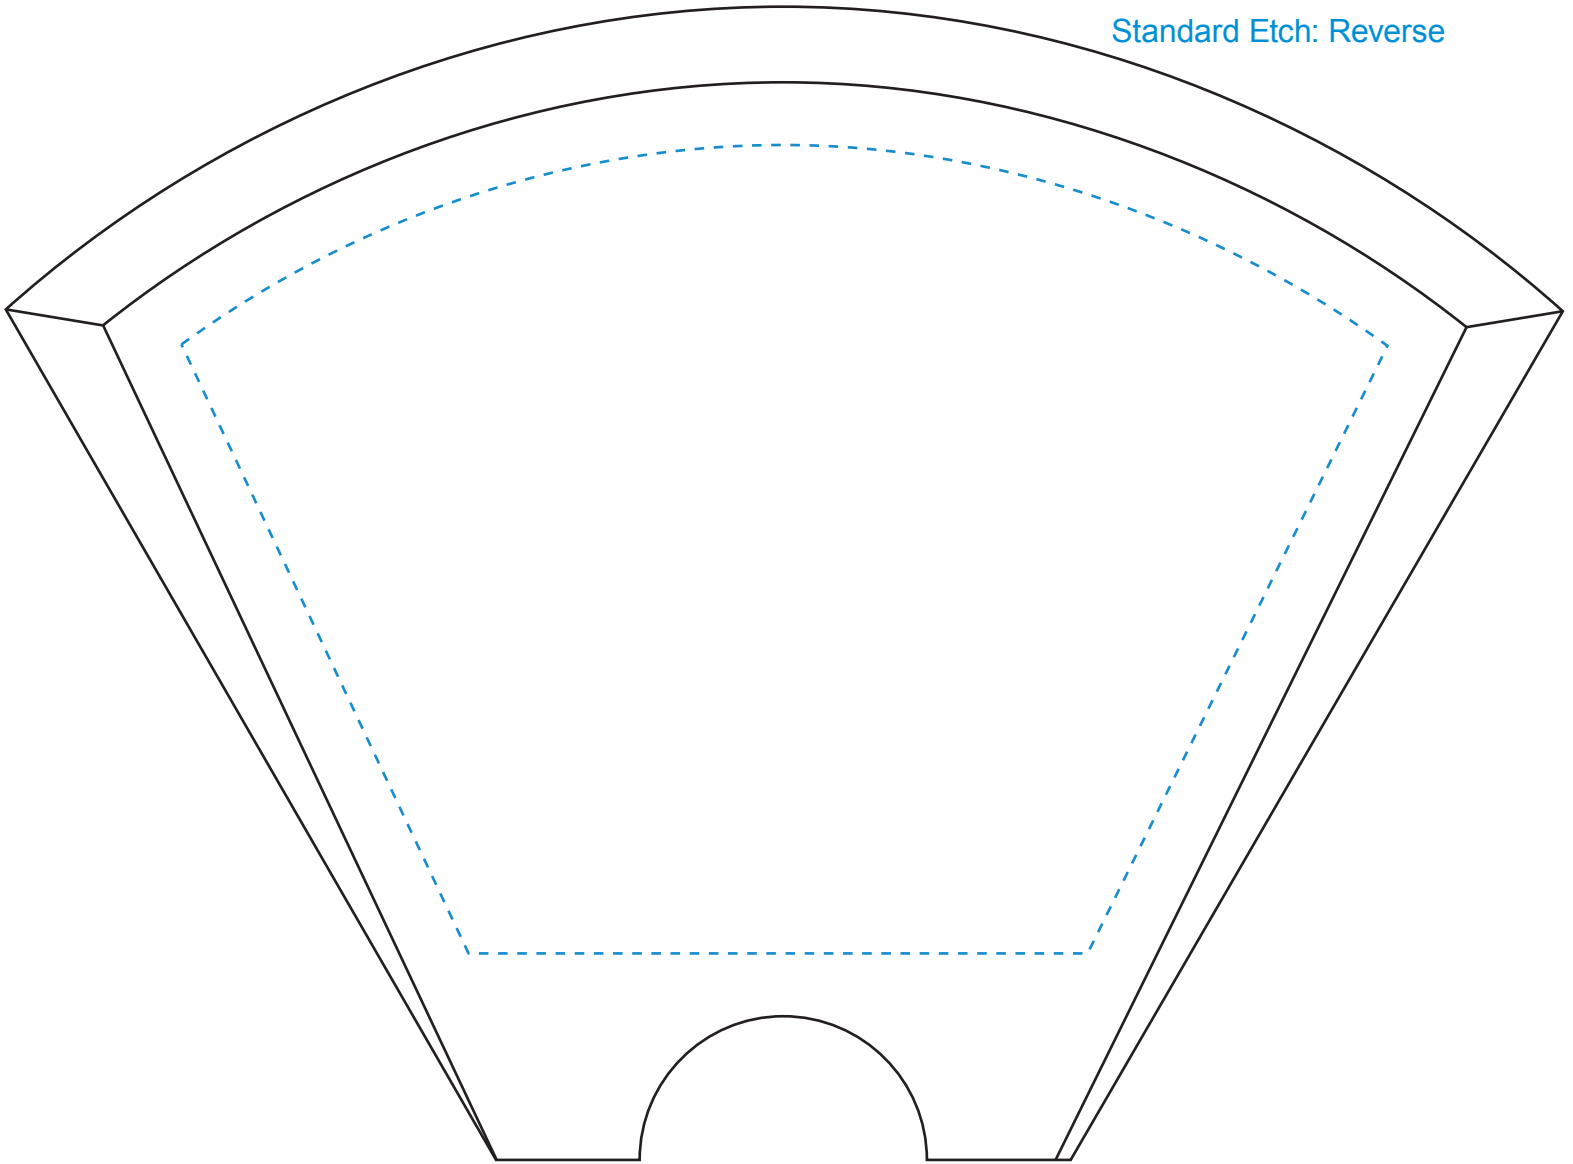

Standard Etch: Reverse

5767 FANTASY AWARD - 6"

Blue line represents the max image area.