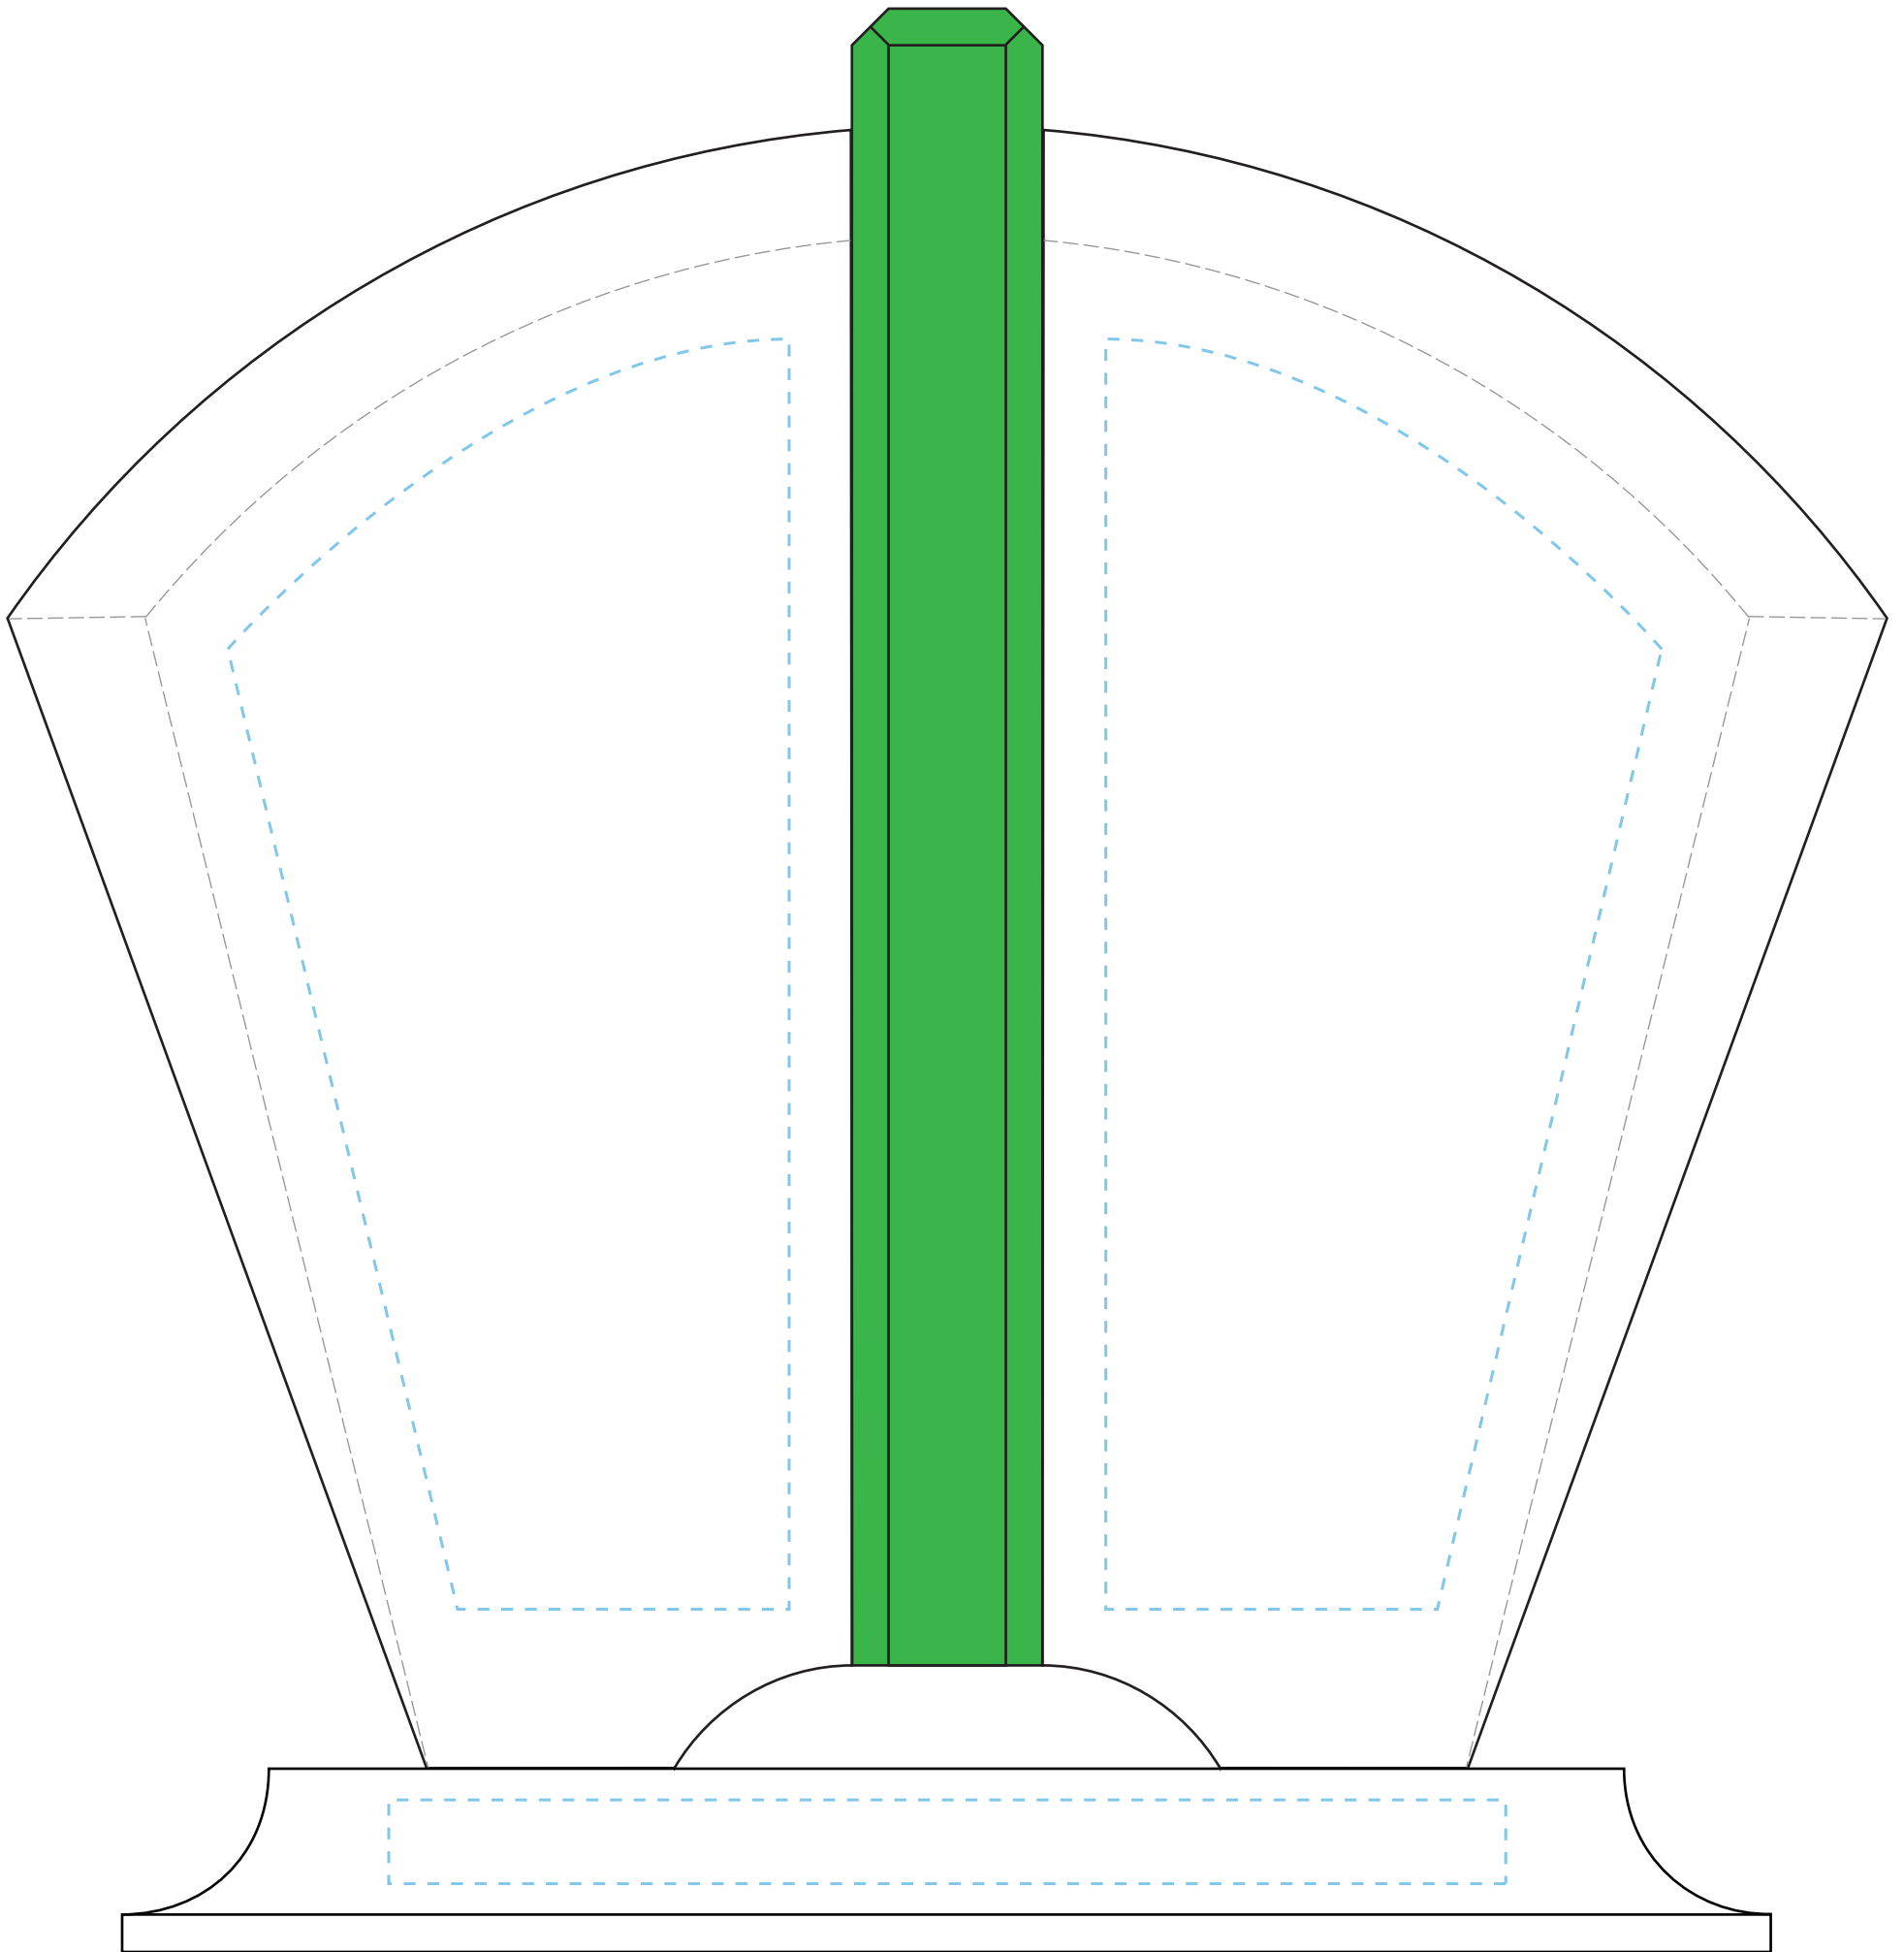

Standard Etch: Reverse

4078 FANDANGO AWARD 10-1/2"

Blue line represents the max image area.

Standard Etch: Front