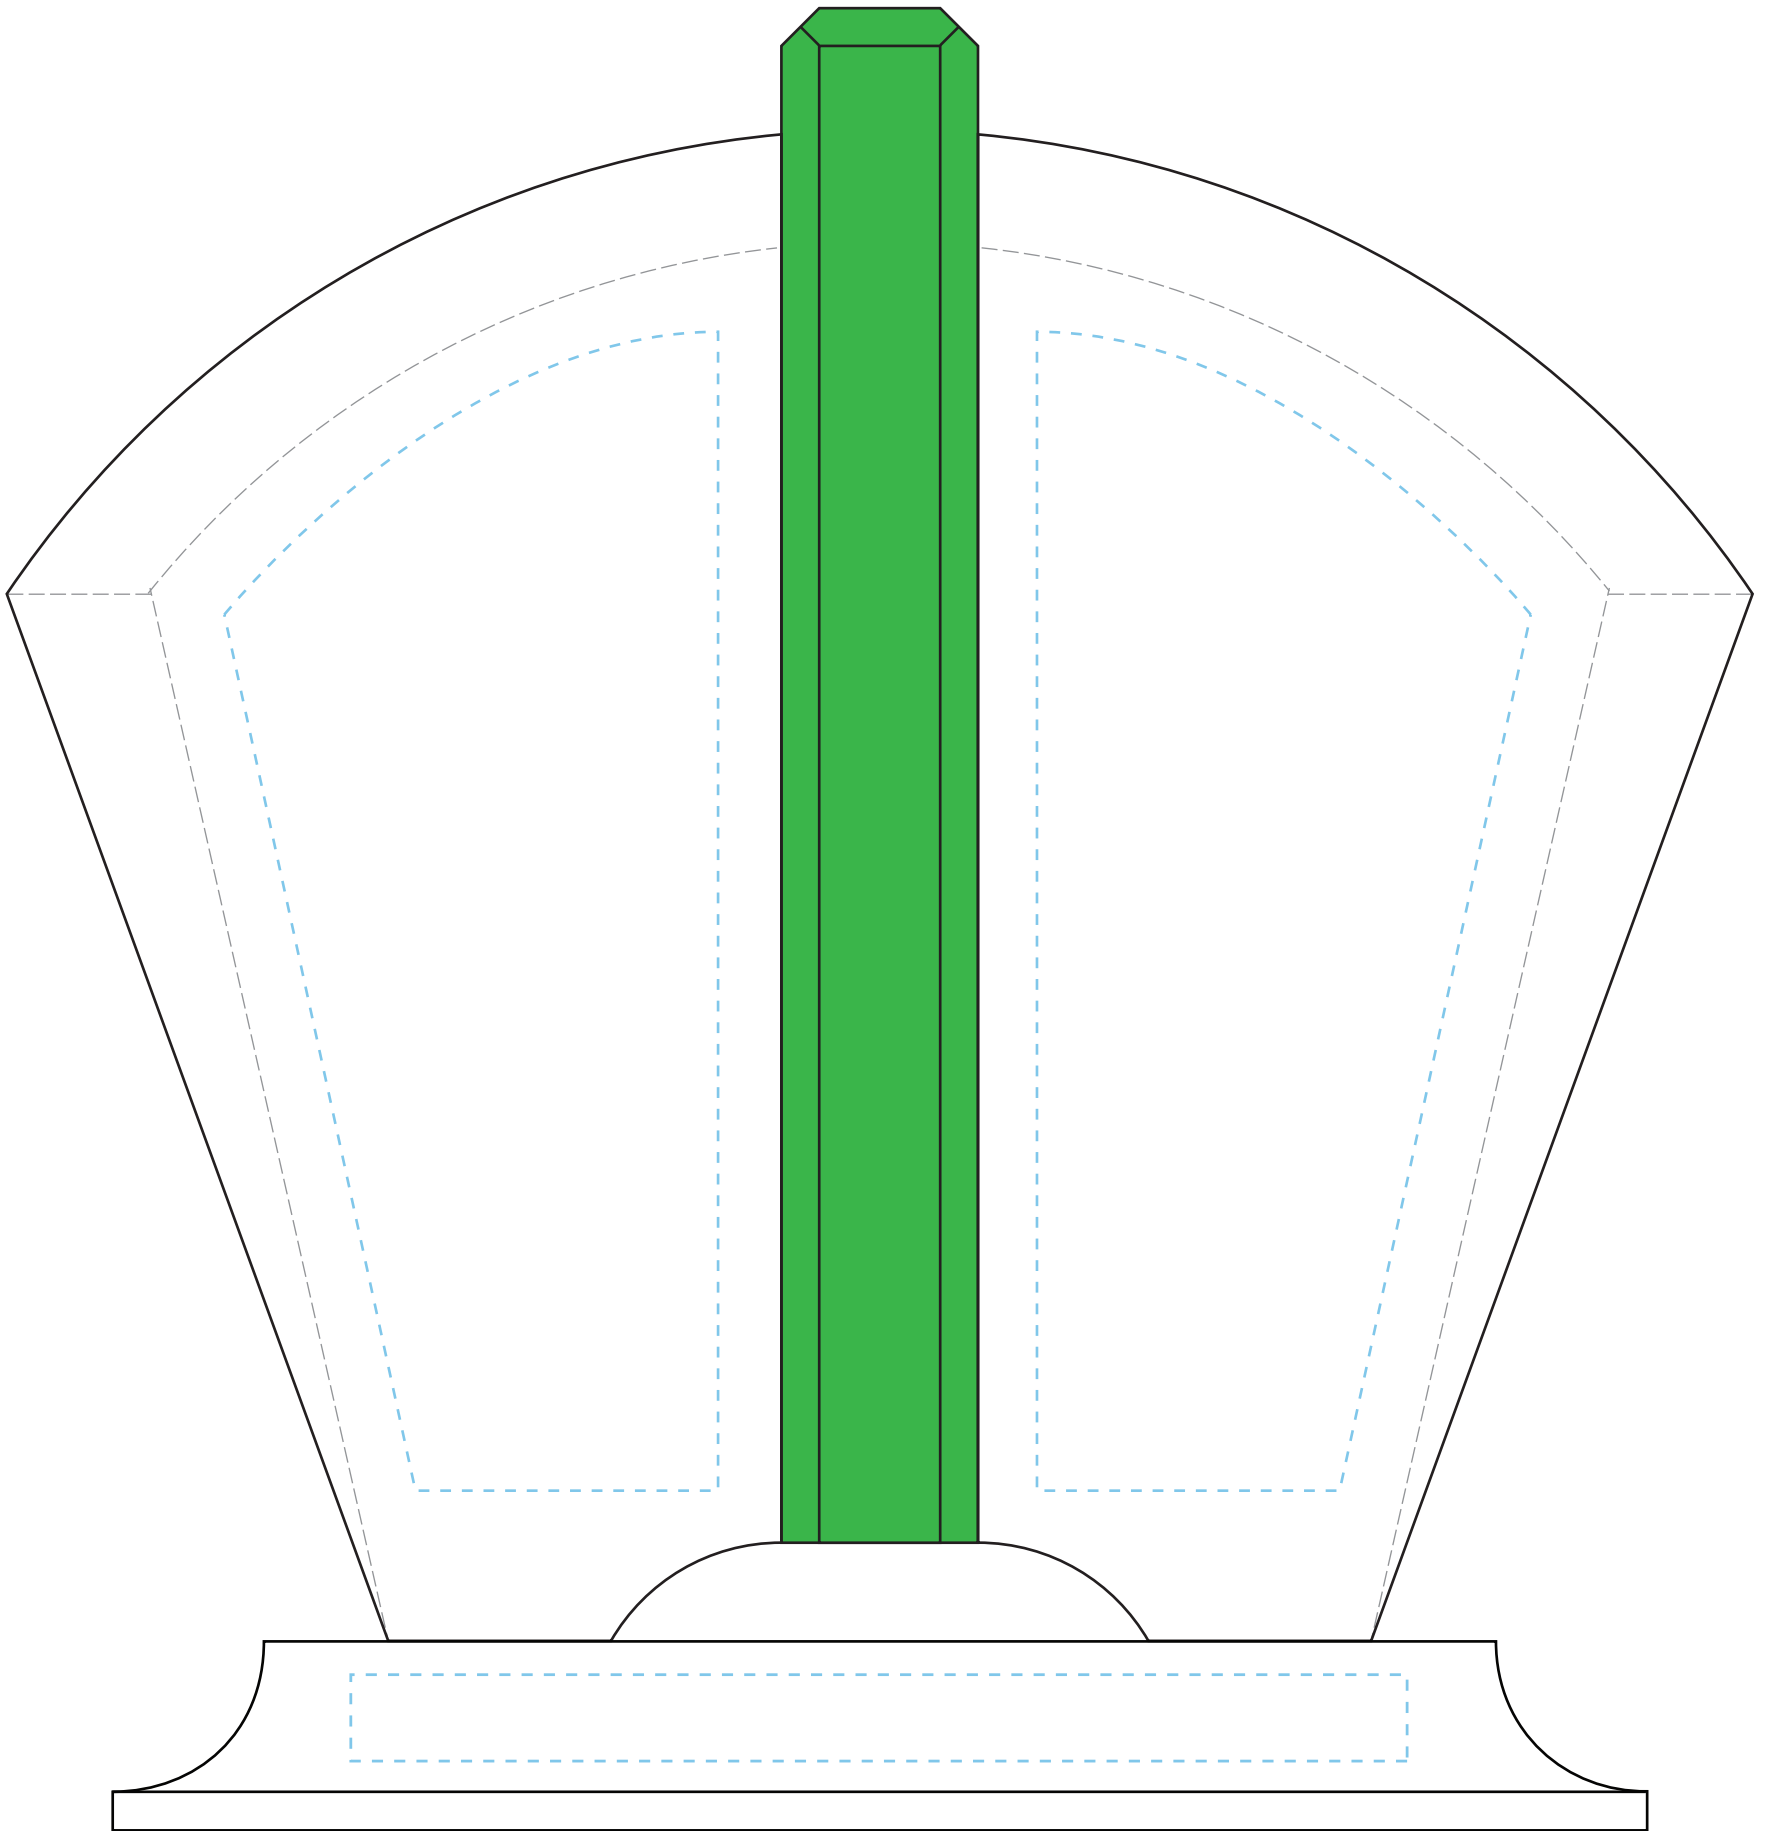

Standard Etch: Reverse

4077 FANDANGO AWARD 9-1/2"

Blue line represents the max image area.

Standard Etch: Front