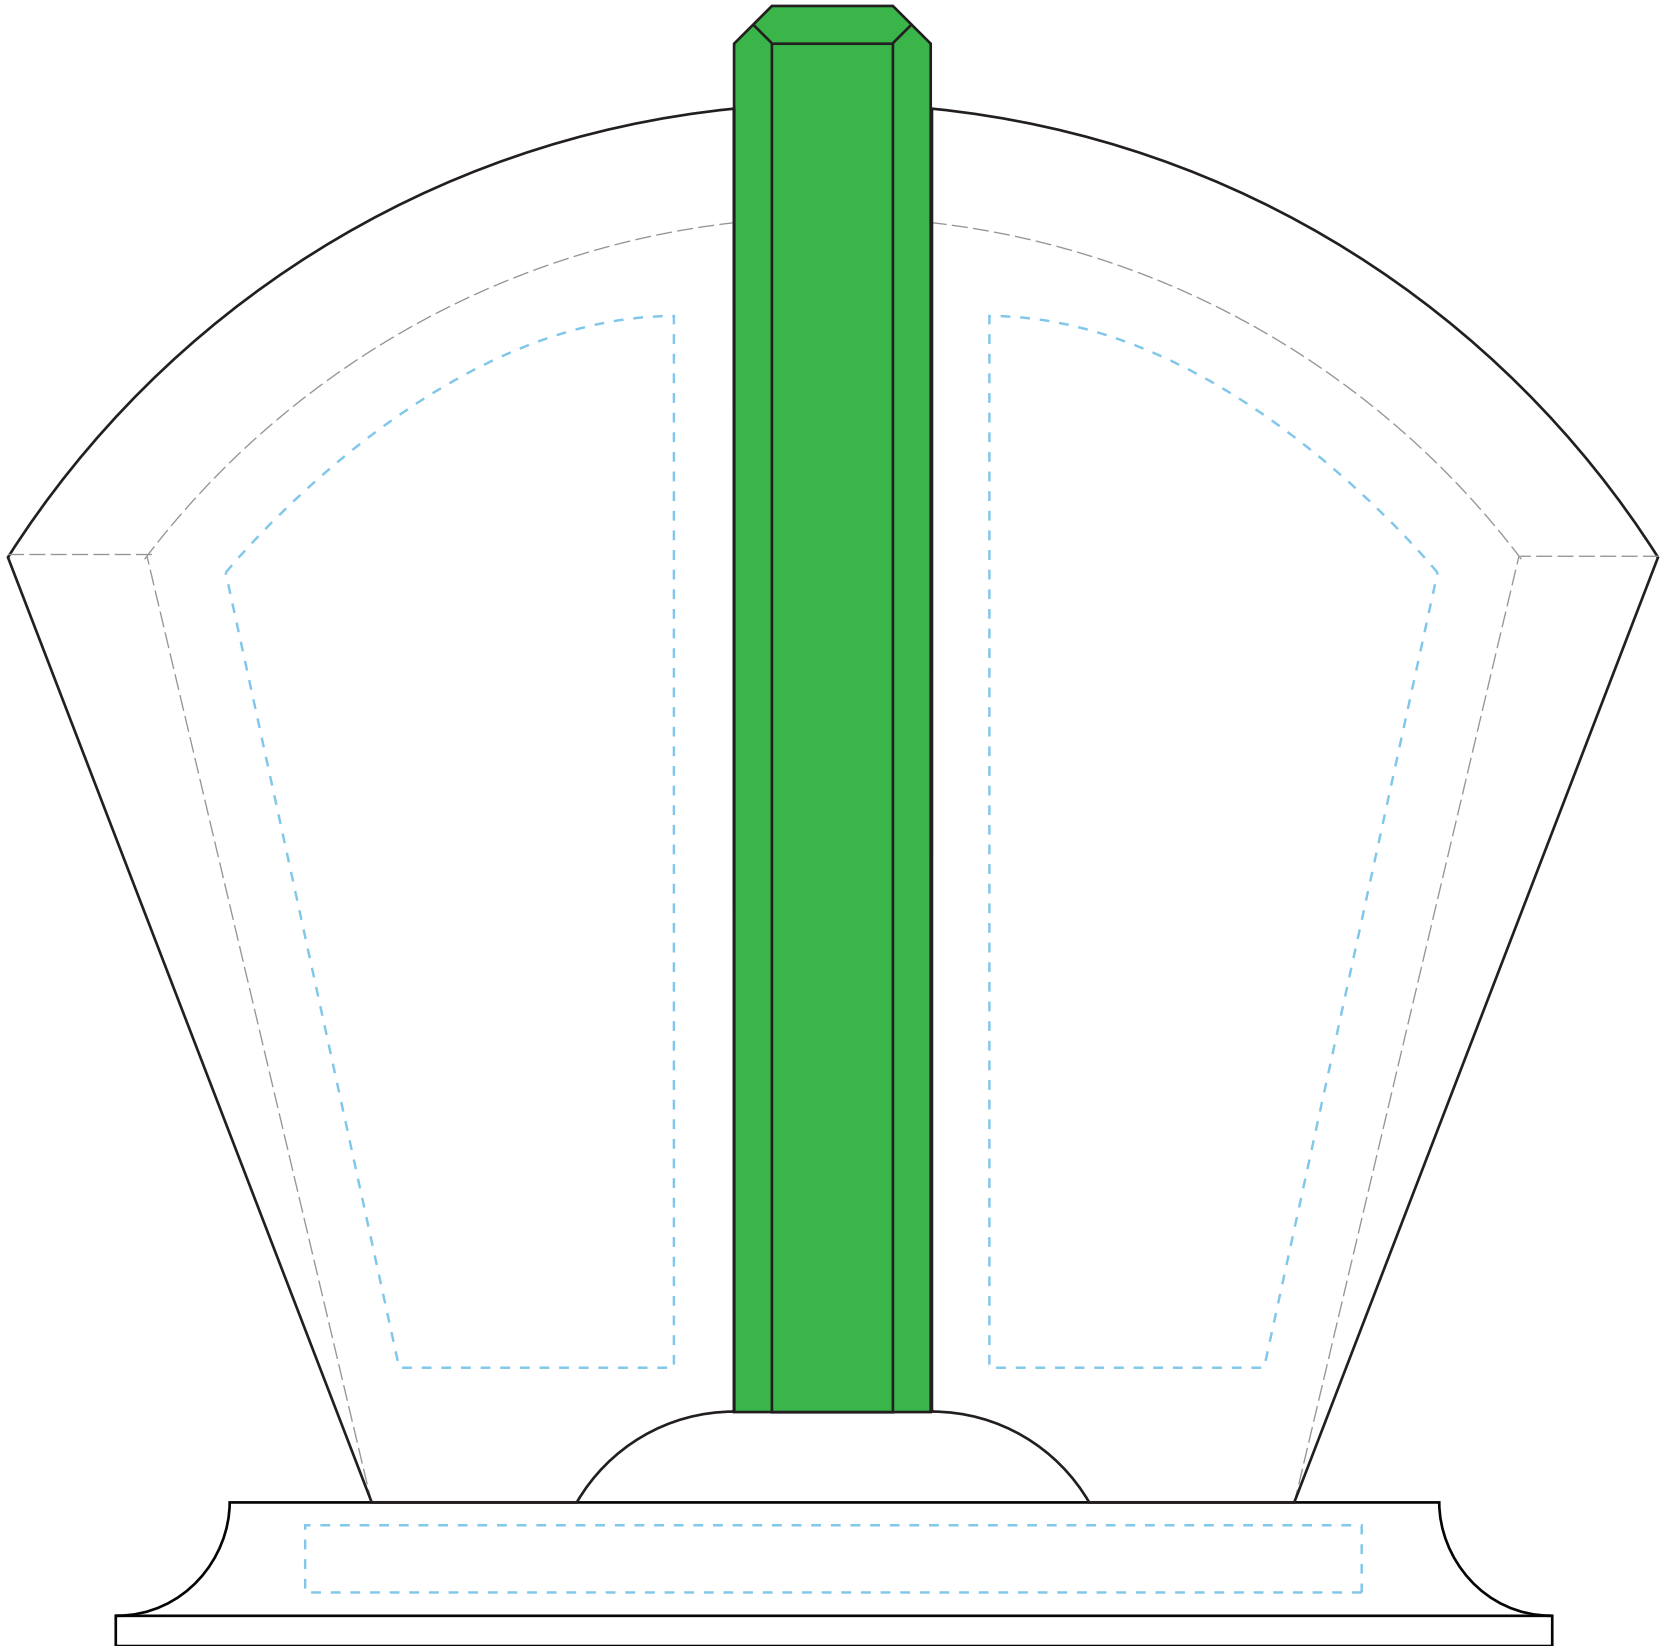

Standard Etch: Reverse

4076 FANDANGO AWARD 8-1/4"

Blue line represents the max image area.

Standard Etch: Front