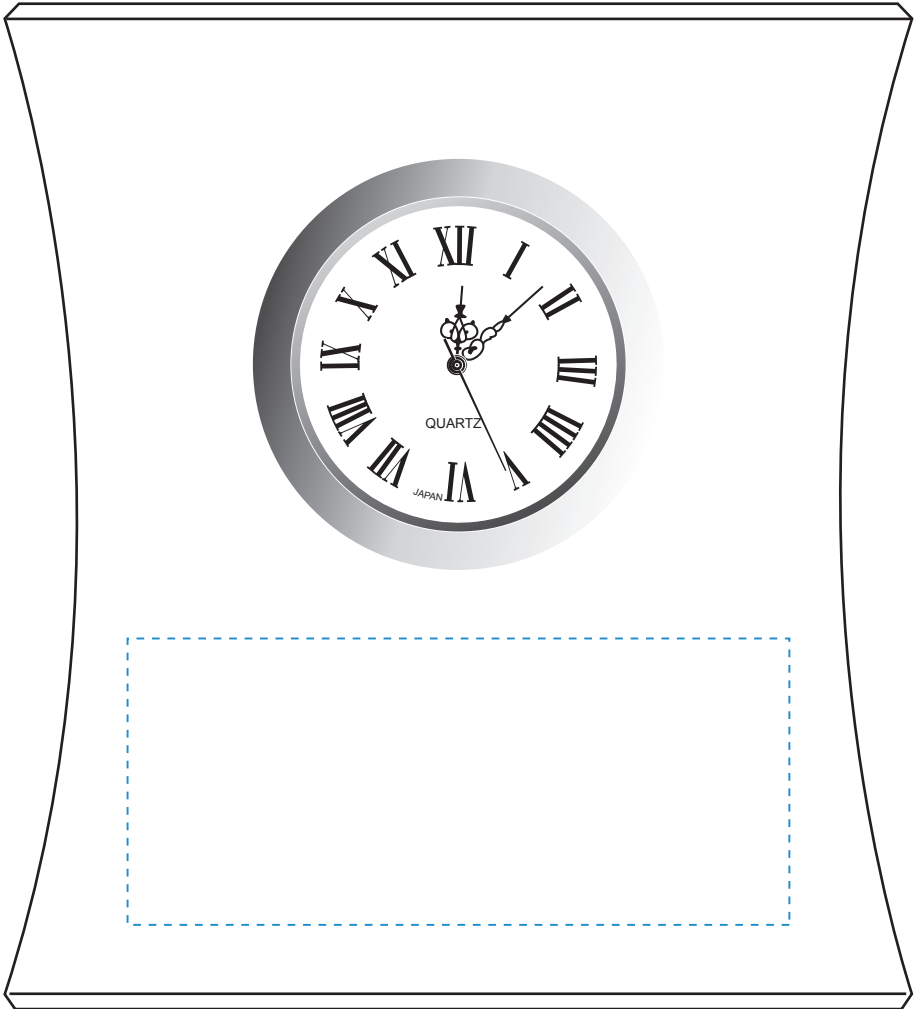

Standard Etch: Reverse

6053 EXPECTATION CLOCK 5-1/4"

Blue line represents the max image area.