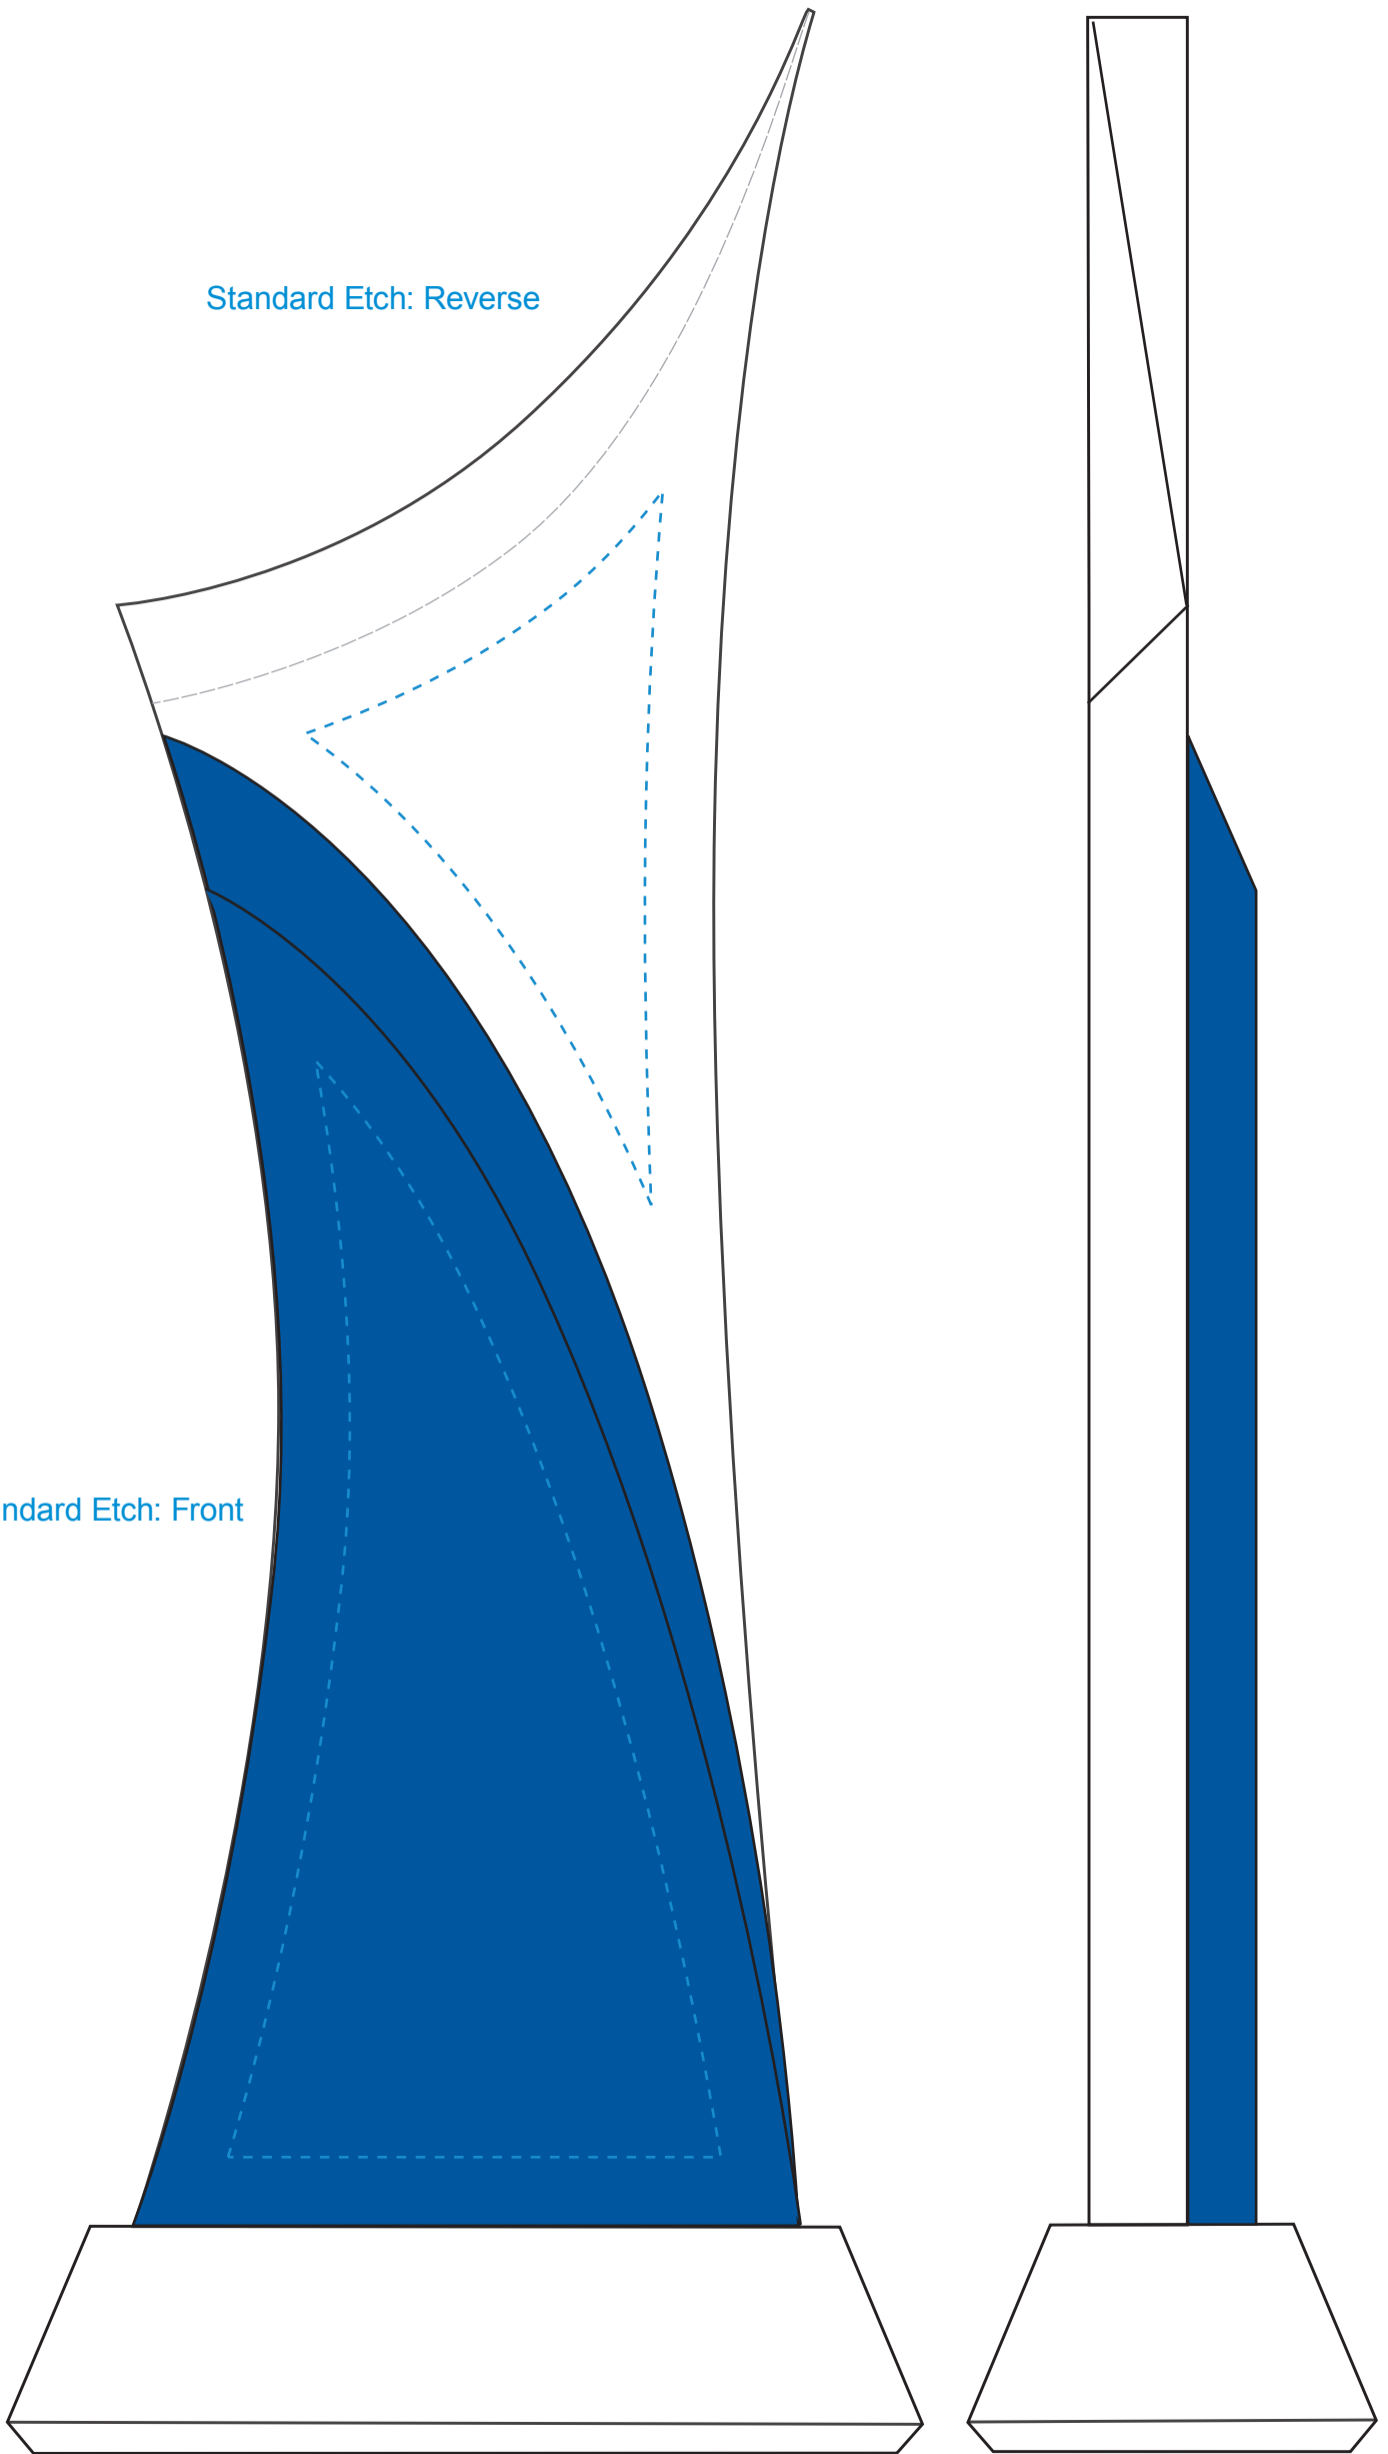

Standard Etch: Reverse

Standard Etch: Front

6183 EVERLY AWARD - 12.75"

Blue line represents the max image area.