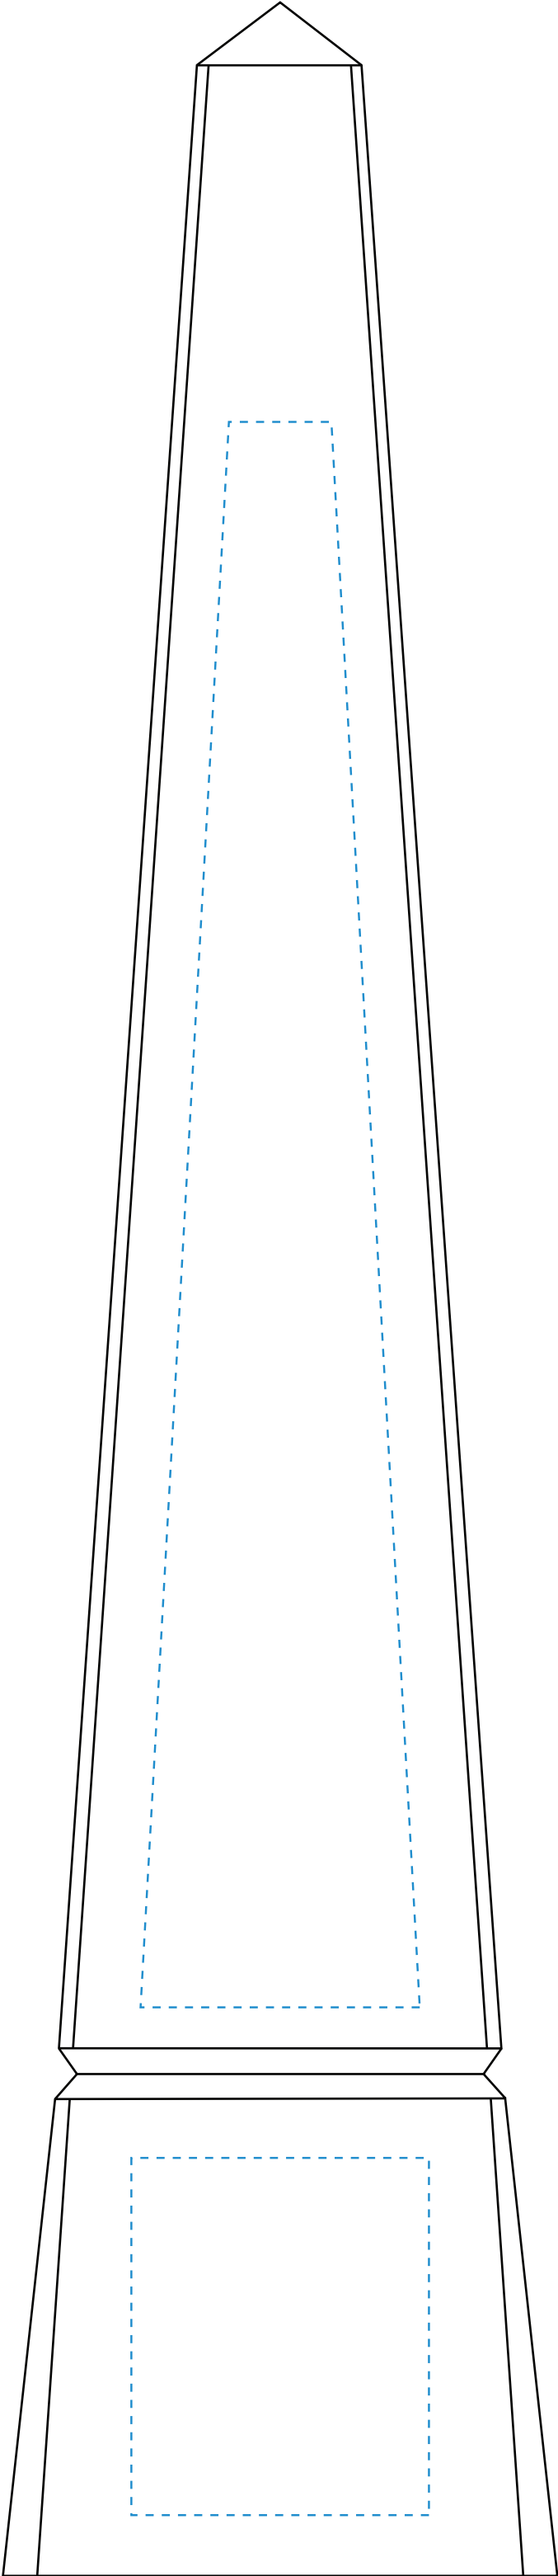

Standard Etch: Front

5828 EVEREST OBELISK 16"

Blue line represents the max image area.