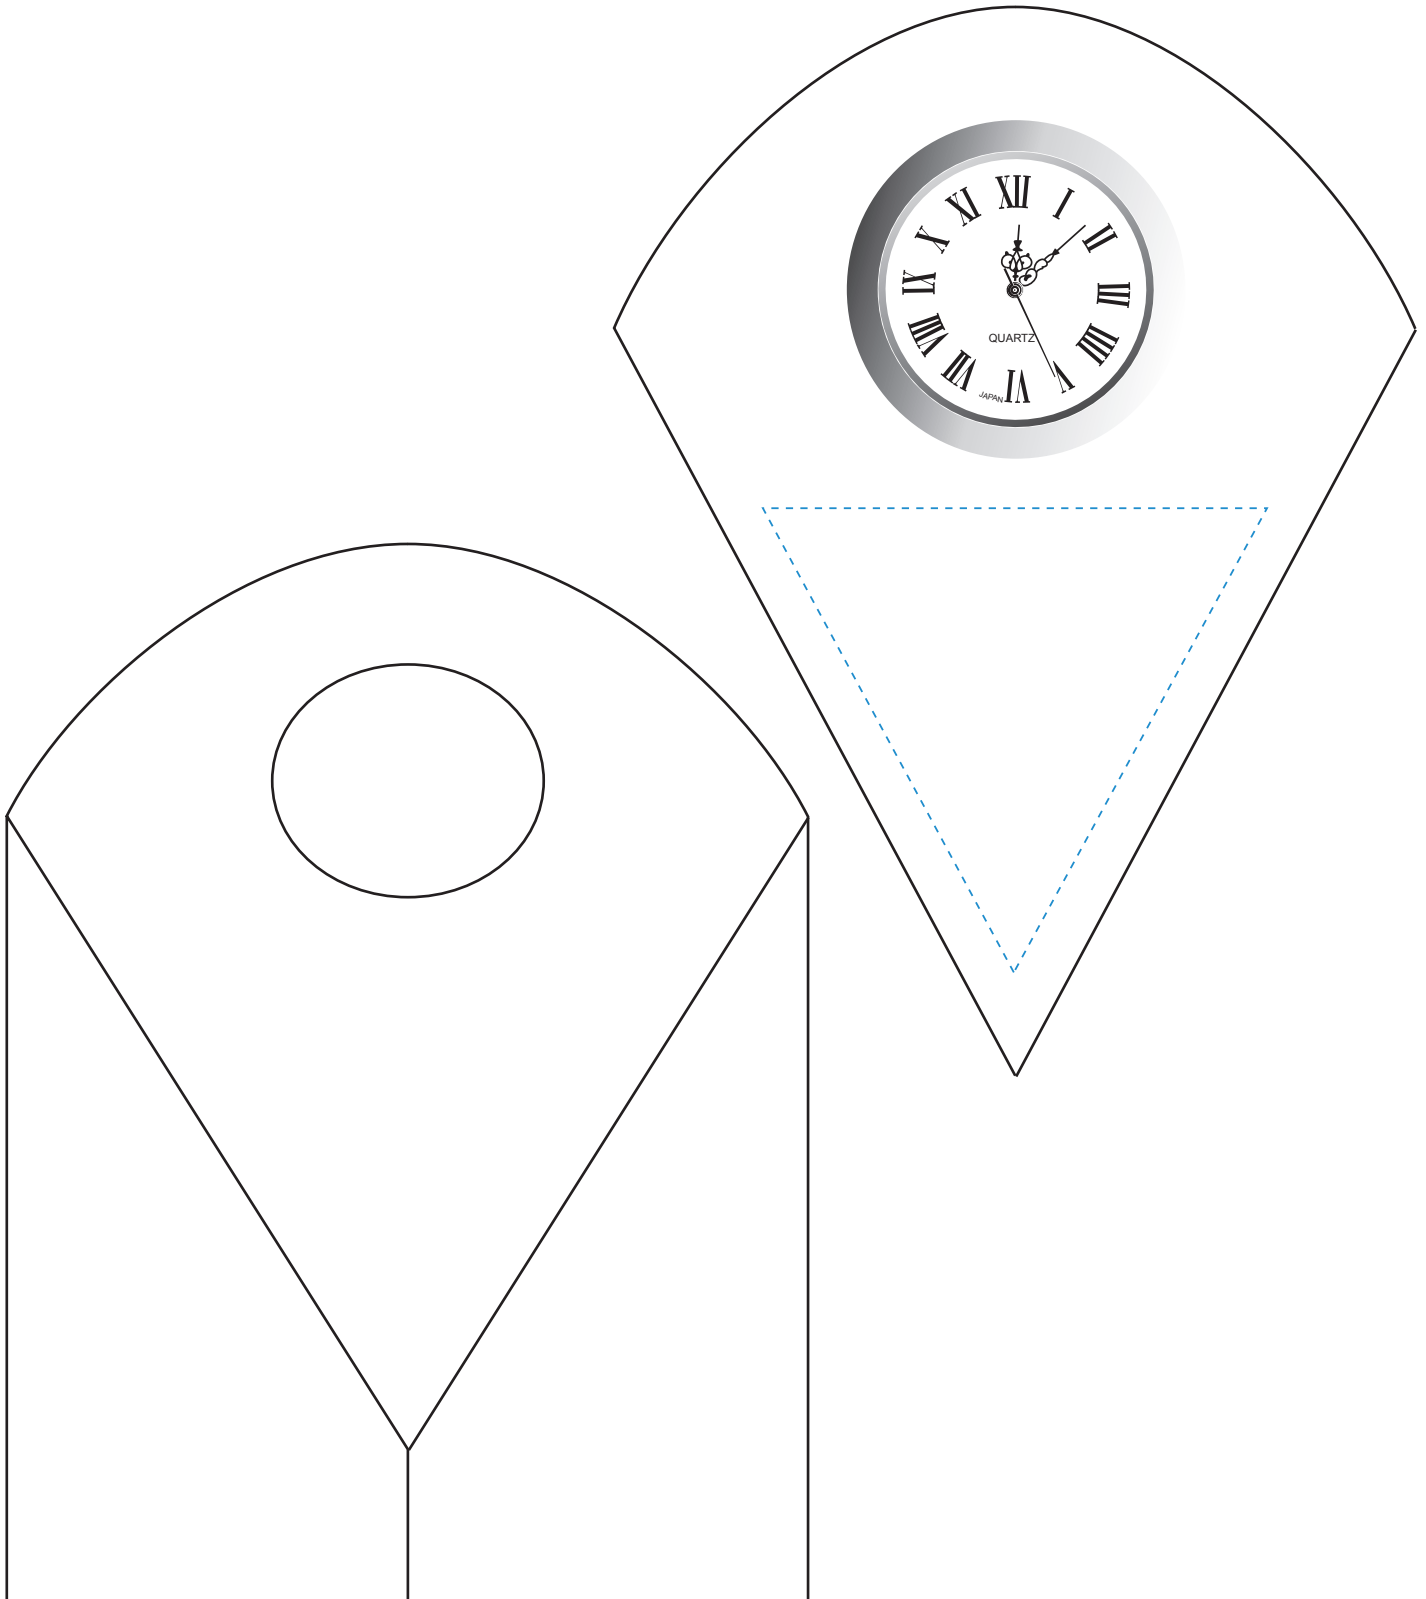

Standard Etch: Front

6054 ETERNITY CLOCK 5-1/2"
Blue line represents the max image area.