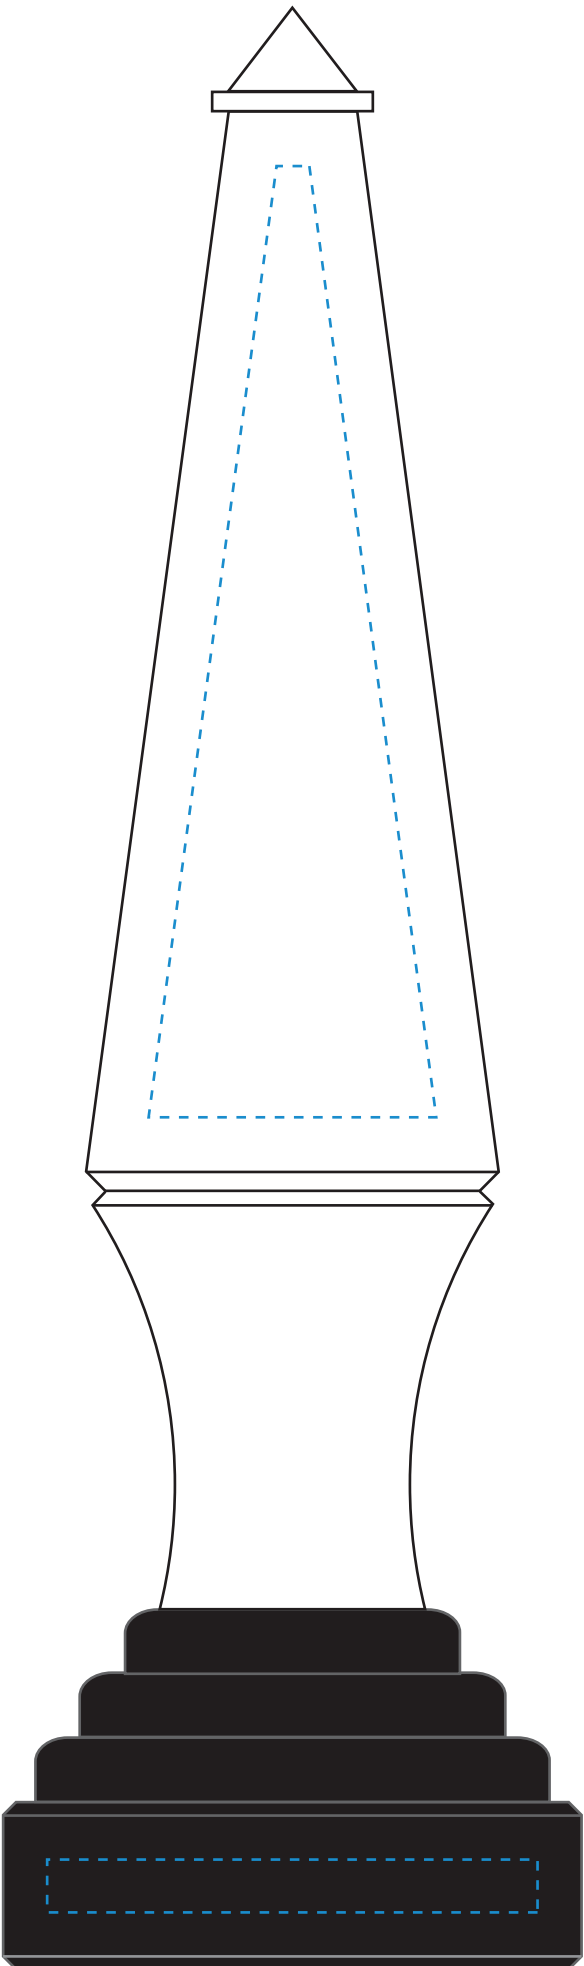

Standard Etch: Front

6979 EPITOME AWARD - 10.5"
Blue line represents the max image area.