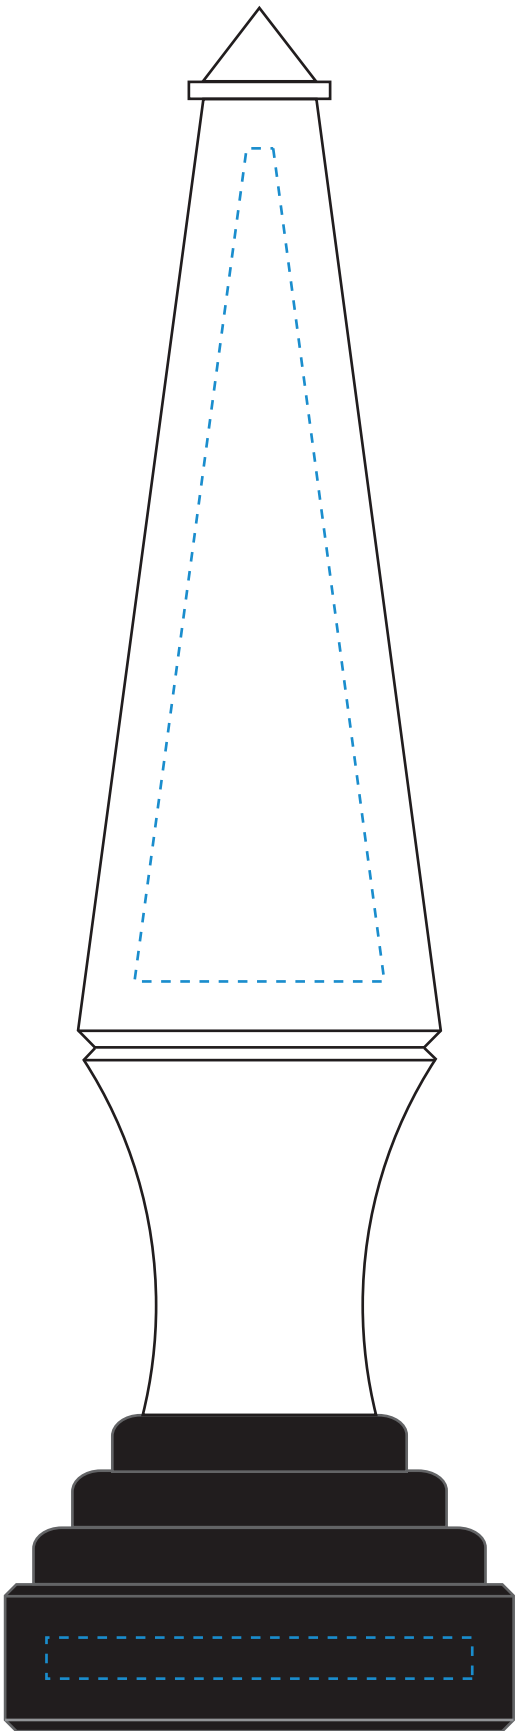

Standard Etch: Front

6978 EPITOME AWARD - 9"

Blue line represents the max image area.

CRYSTAL D  
Home of "The WOW Effect"®