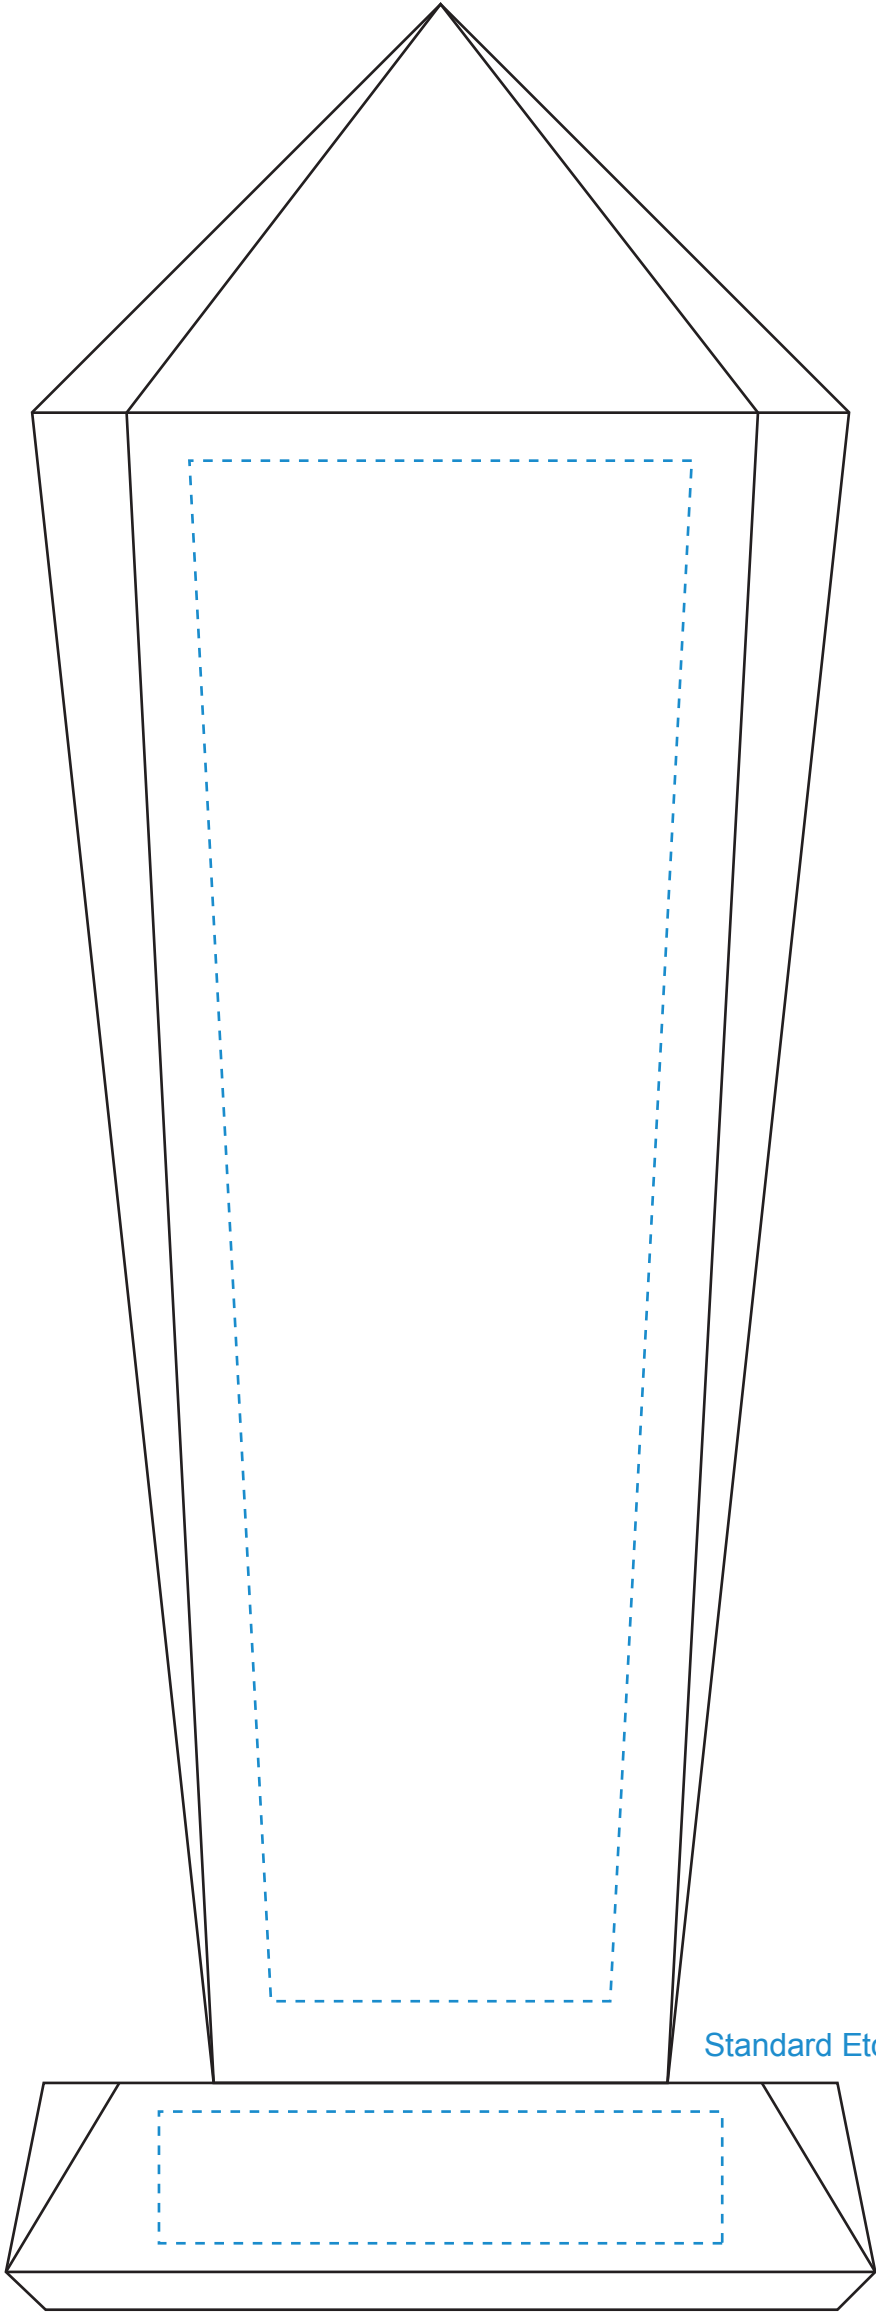

Standard Etch: Reverse

Standard Etch: Front

5337 EPIC PEAK - 12"
Blue line represents the max image area.