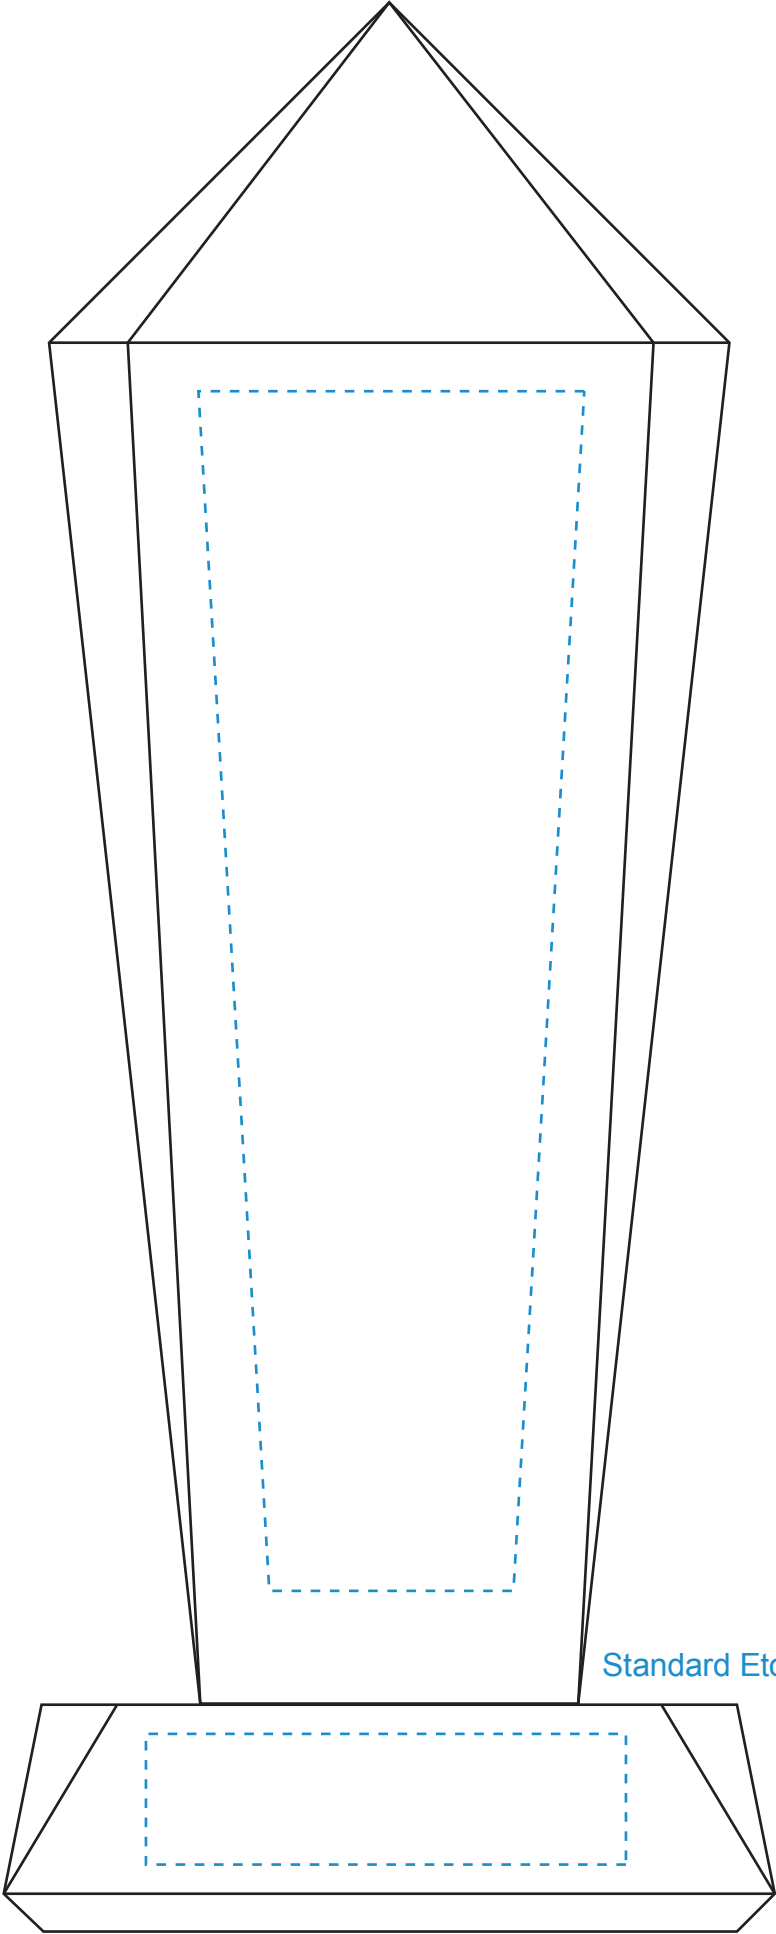

Standard Etch: Reverse

Standard Etch: Front

5336 EPIC PEAK - 10"

Blue line represents the max image area.