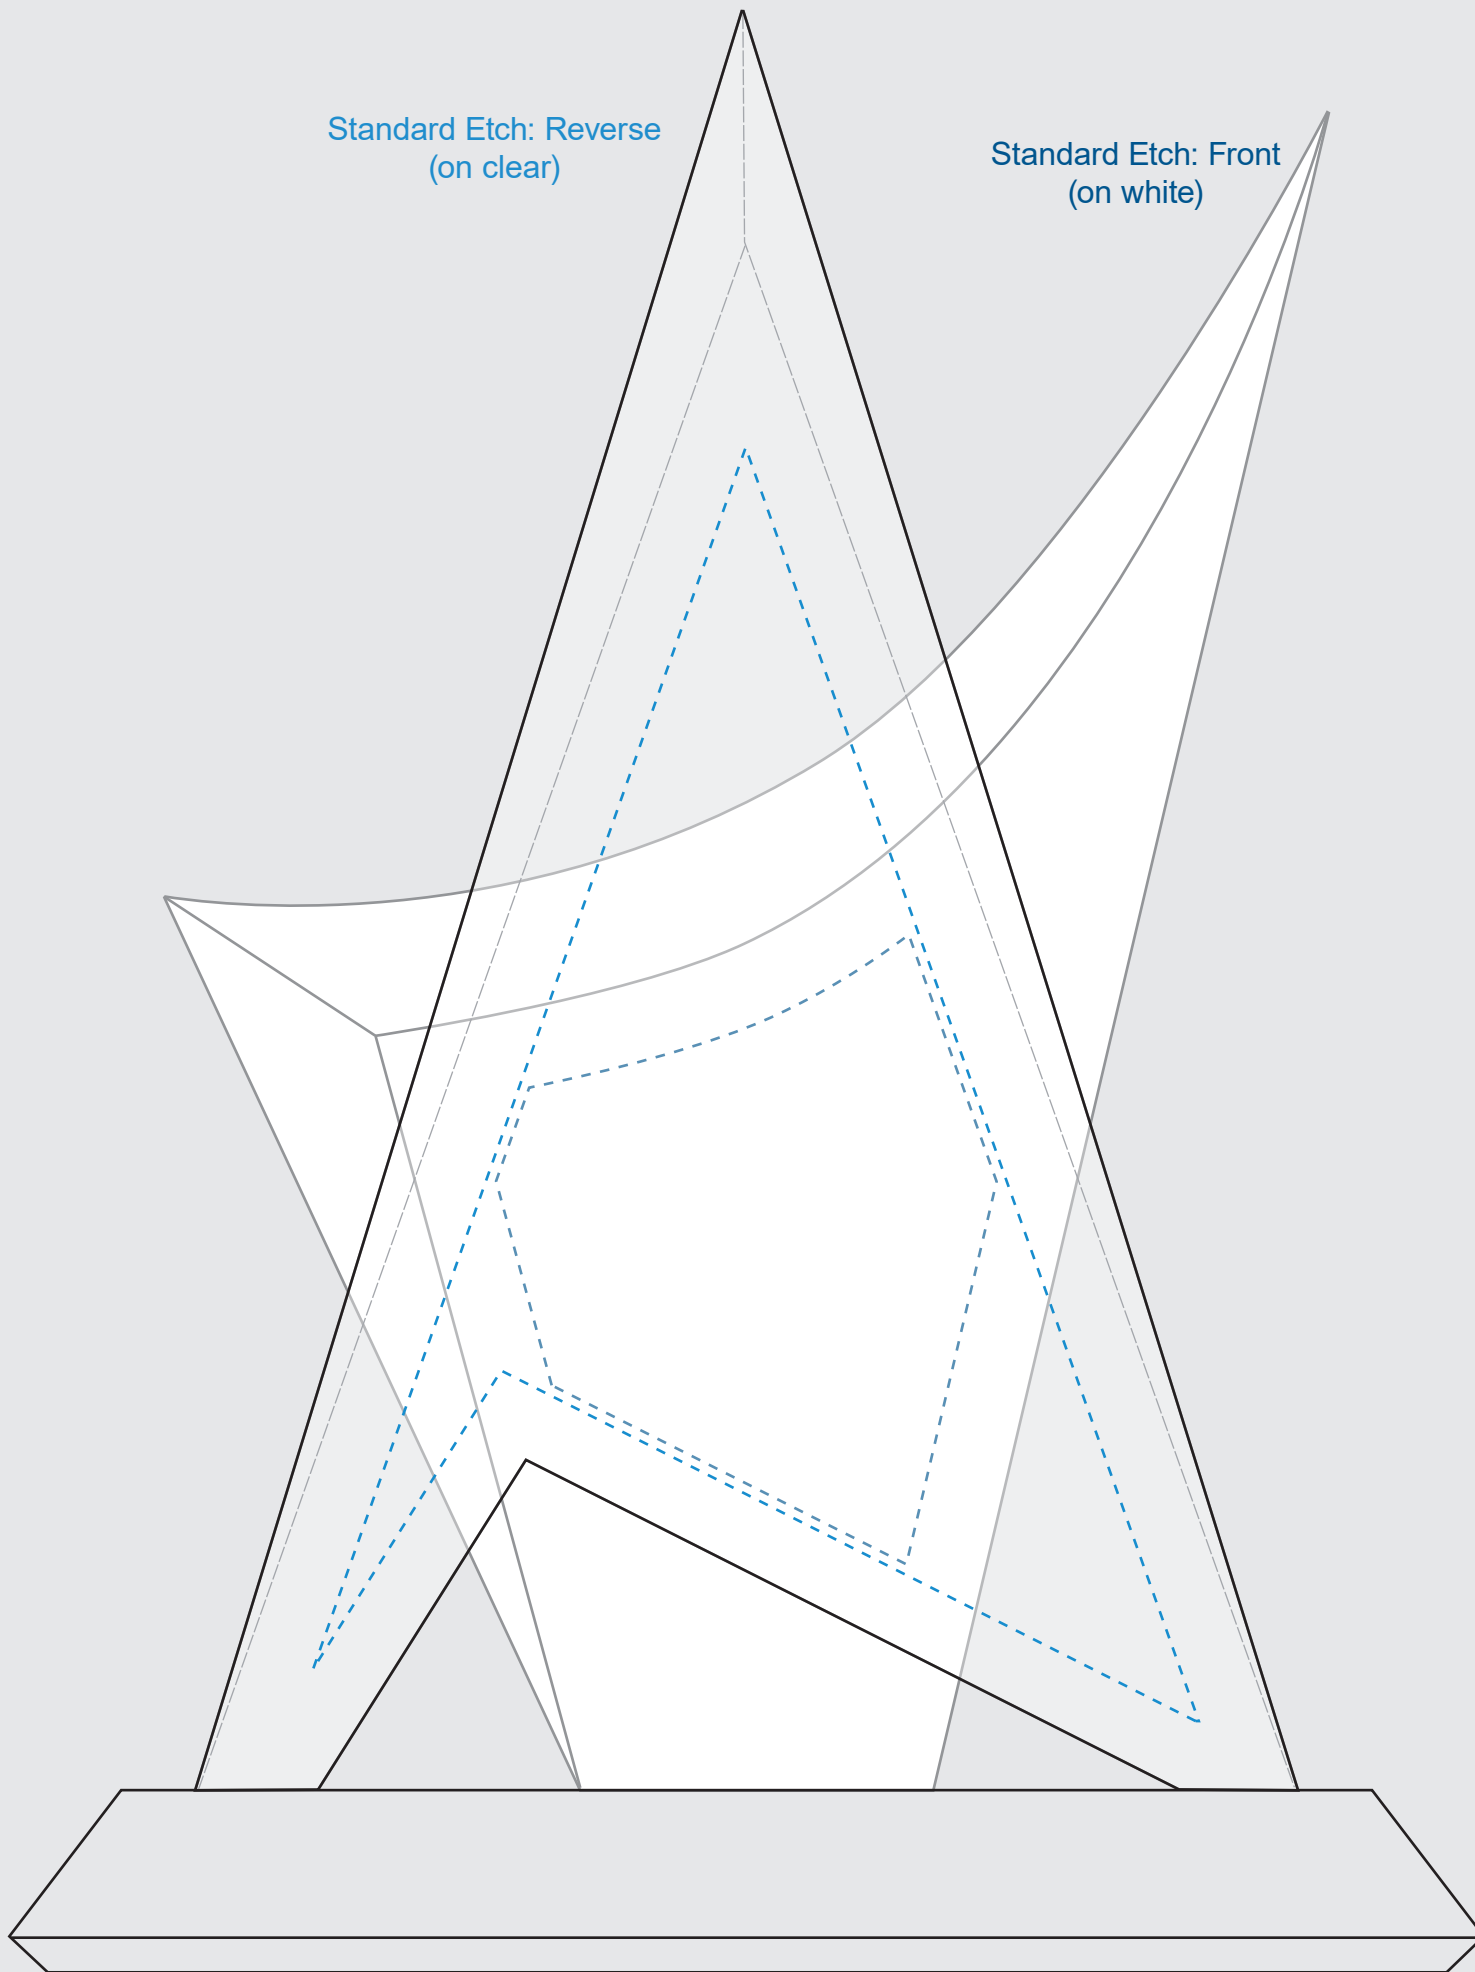

Standard Etch: Reverse
(on clear)

Standard Etch: Front
(on white)

5142 ENTERPRISE AWARD - 10"

Blue line represents the max image area.