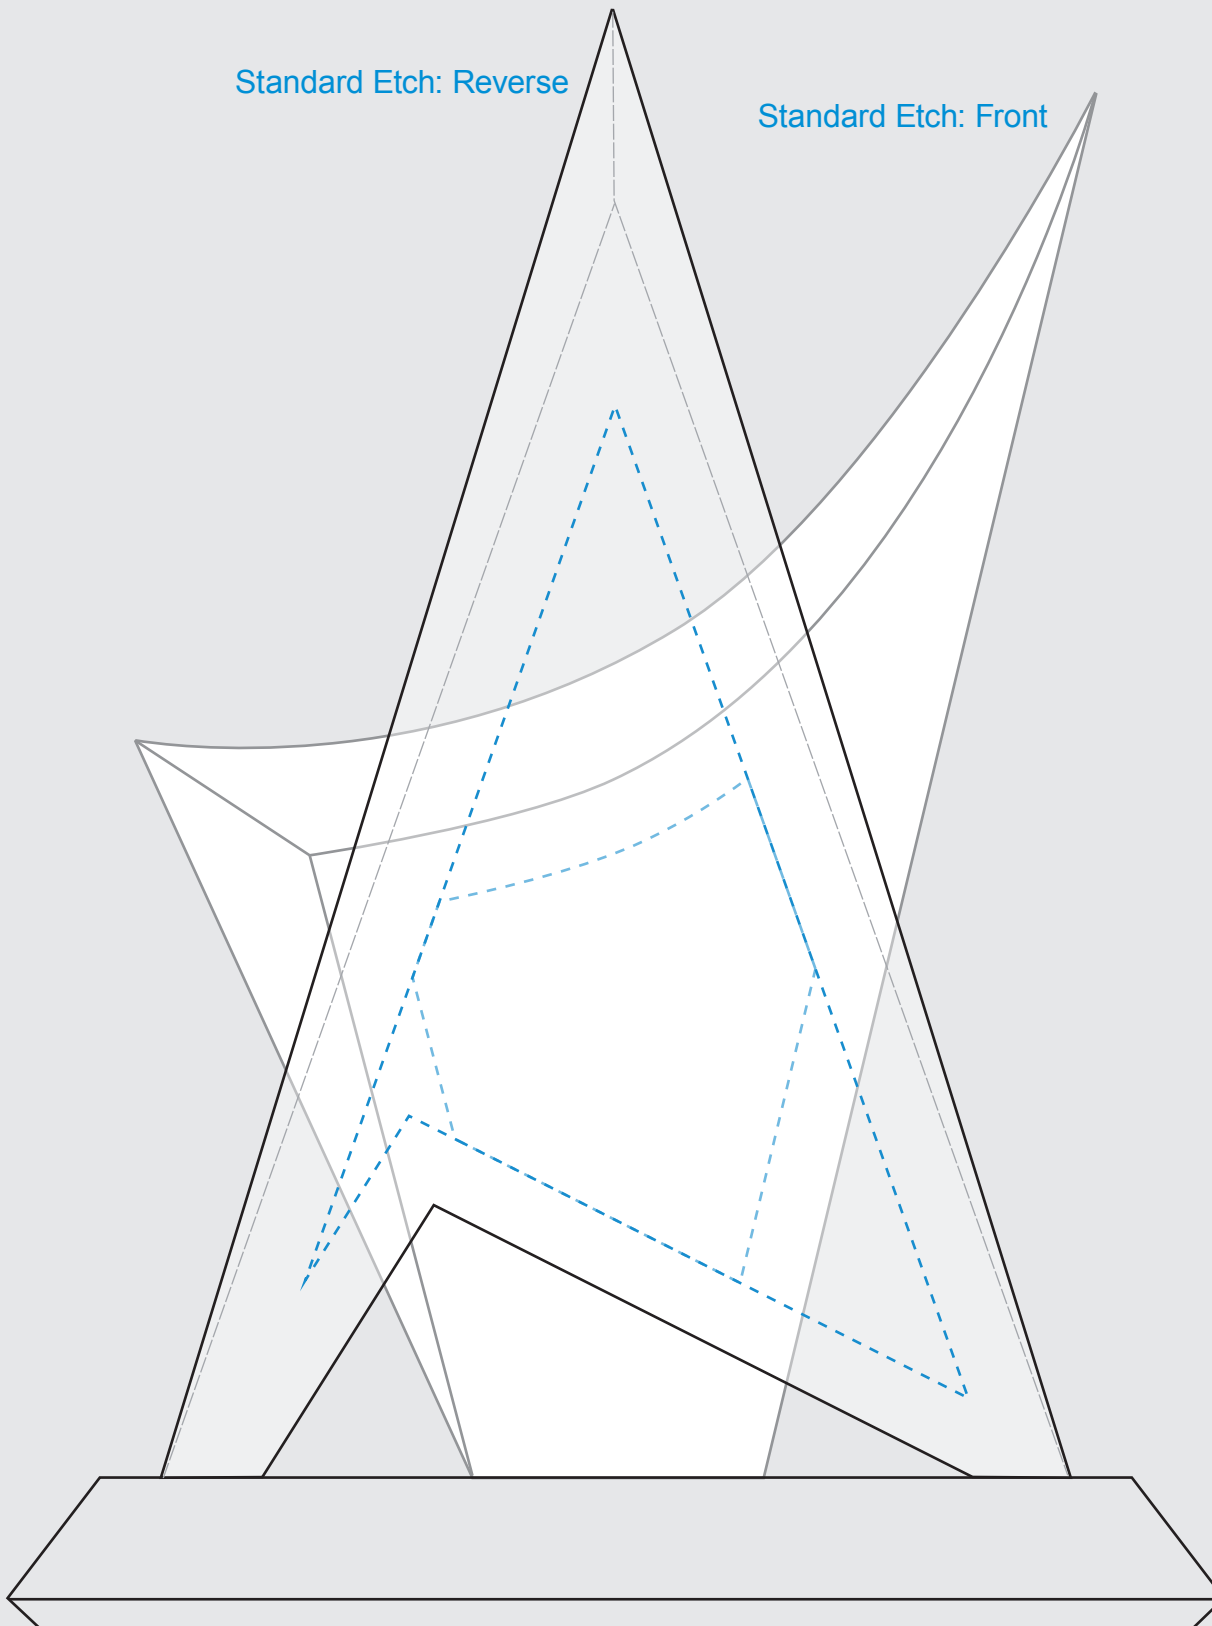

Standard Etch: Reverse

Standard Etch: Front

5141 ENTERPRISE AWARD - 8.5"

Blue line represents the max image area.