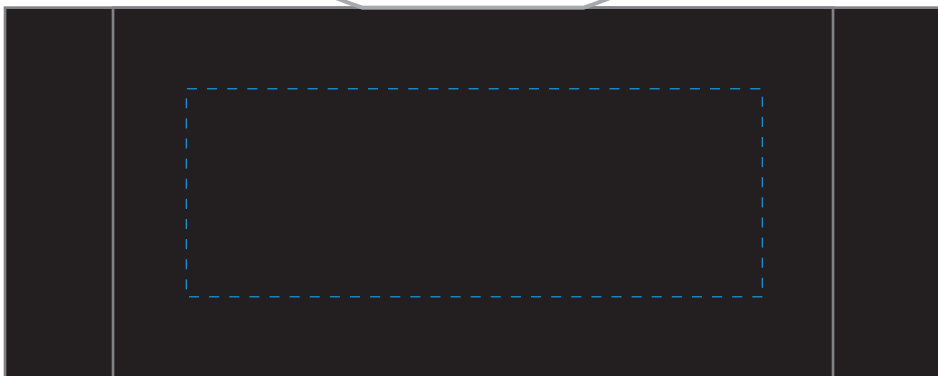

*Standard Etch: Front*

**7225D Engage Art Glass**  
*Blue line represents the max image area.*