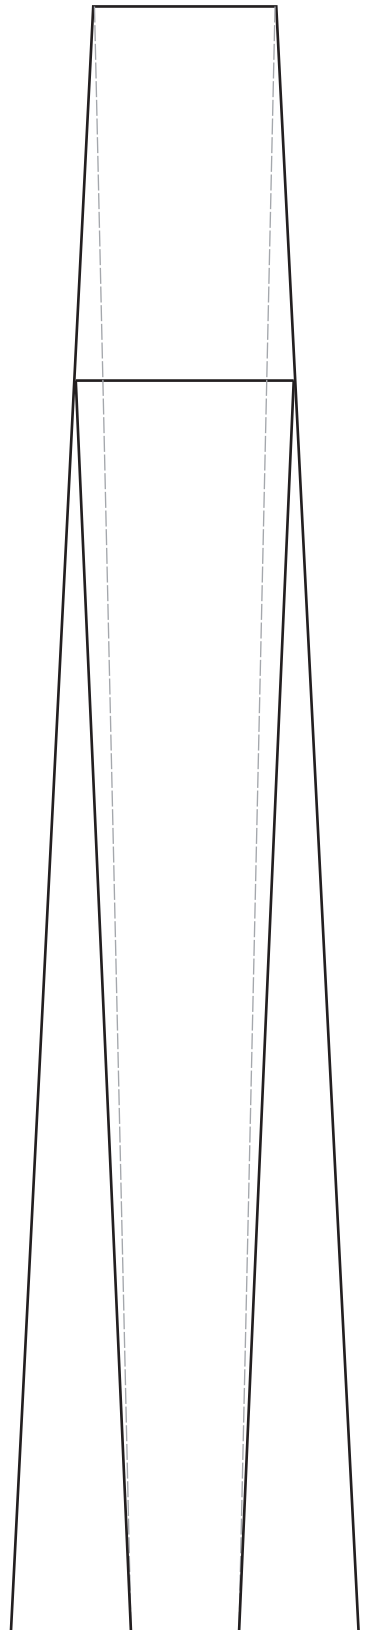

Standard Etch: Reverse

SIDE VIEW

3057 ENFIELD AWARD 8-1/2"

Blue line represents the max image area.