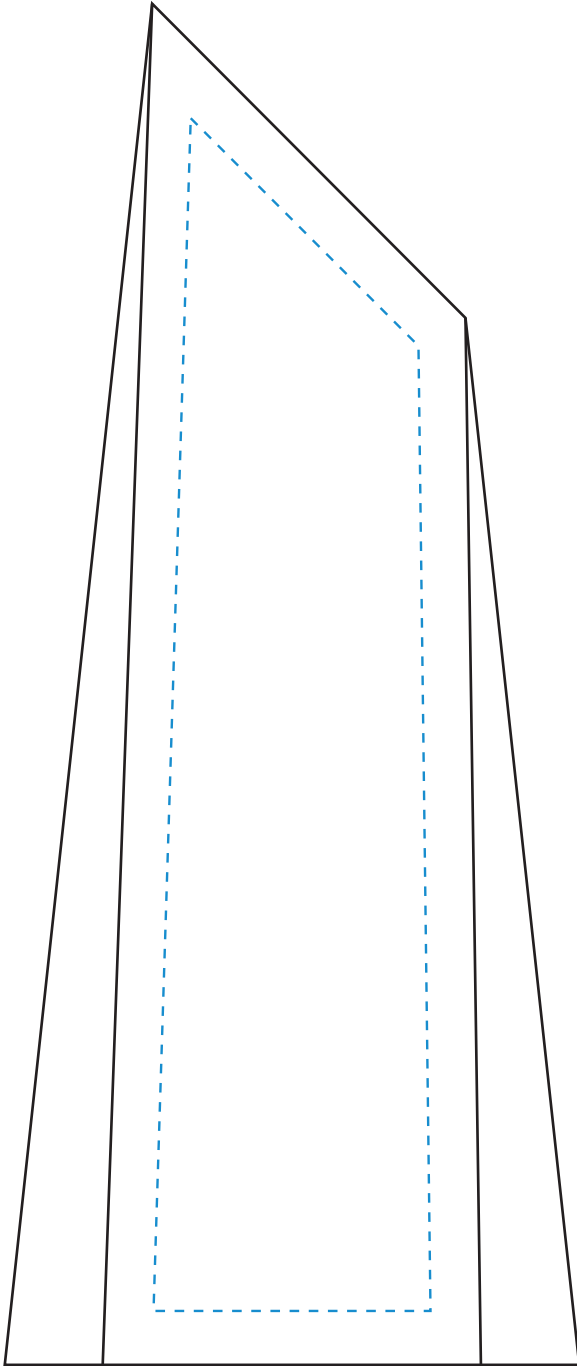

Standard Etch: Reverse

SIDE VIEW

3056 ENFIELD AWARD - 7"

Blue line represents the max image area.