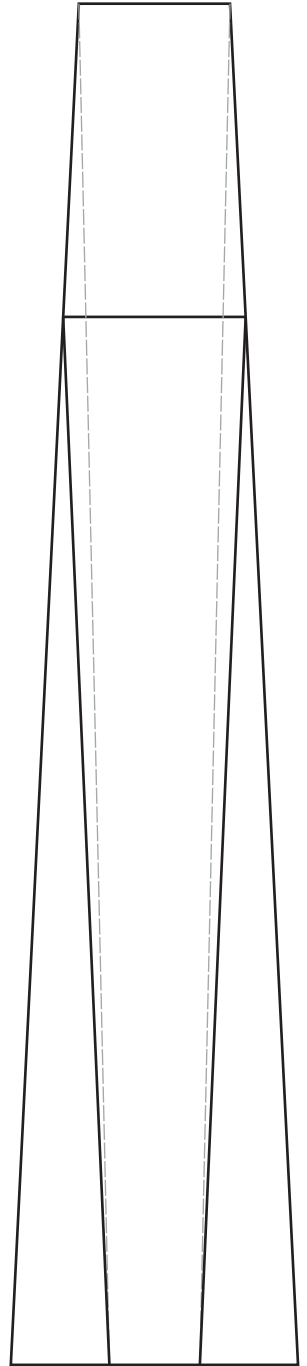

Standard Etch: Reverse

SIDE VIEW

3056 ENFIELD AWARD - 7"

Blue line represents the max image area.