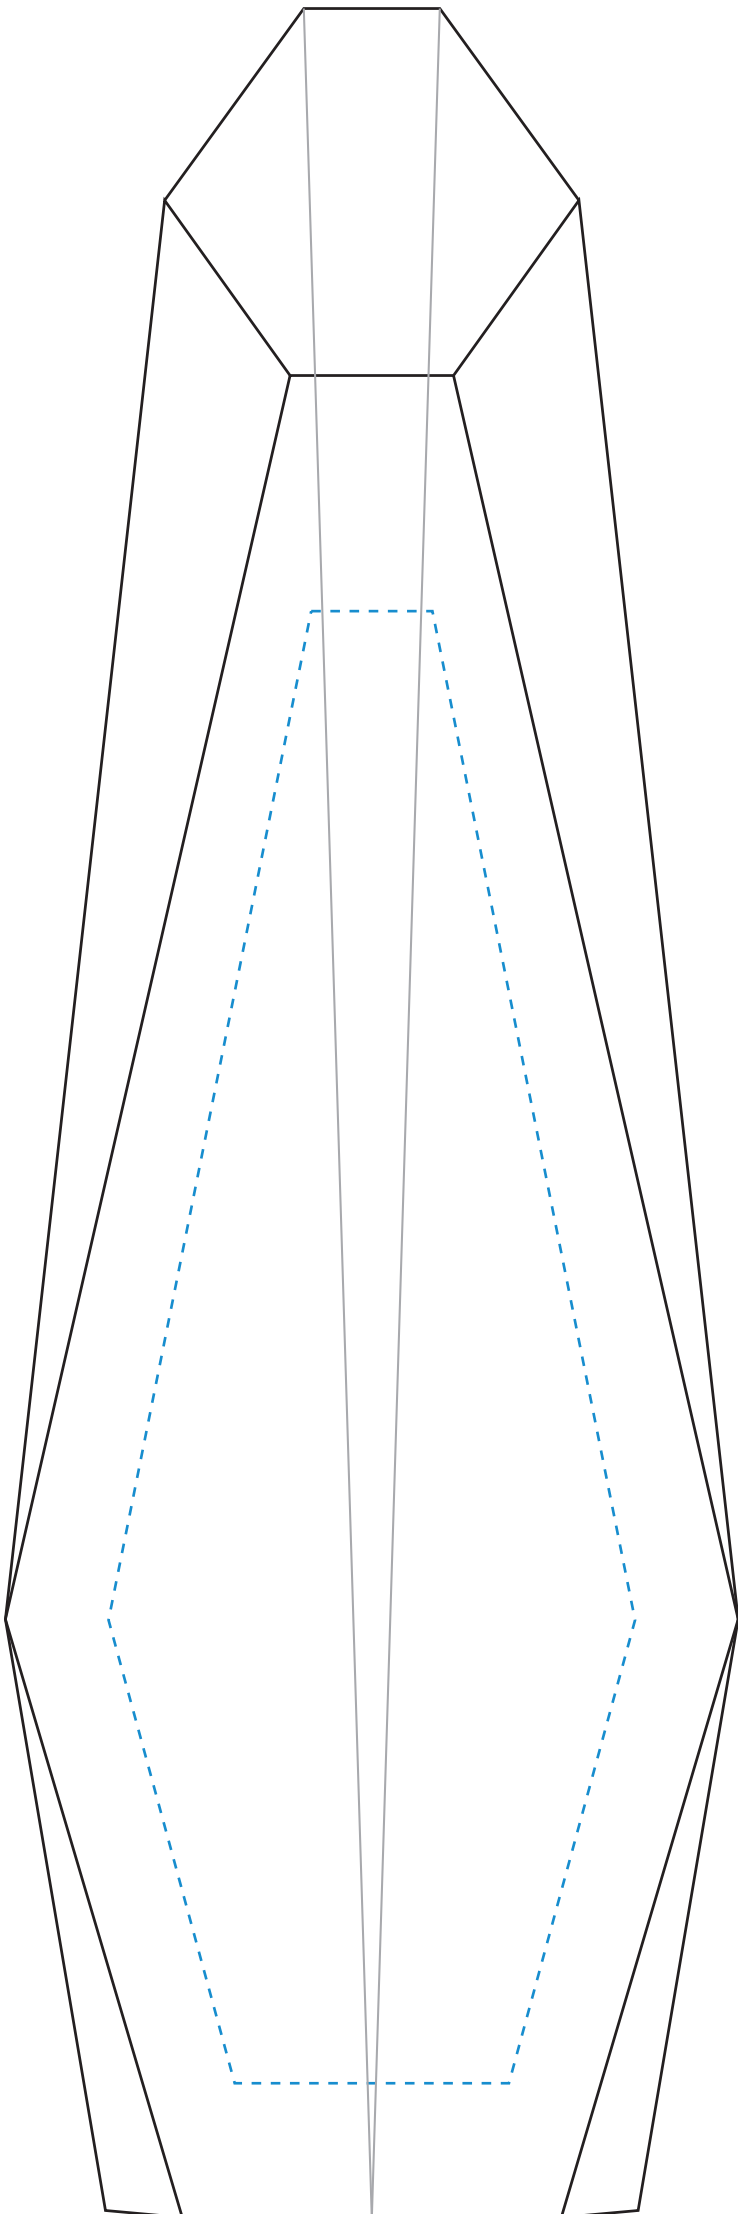

Standard Etch: Front

Standard Etch: Front

TOP ETCH AREA

**5689 ENCORE TOWER 12"**

Blue line represents the max image area.