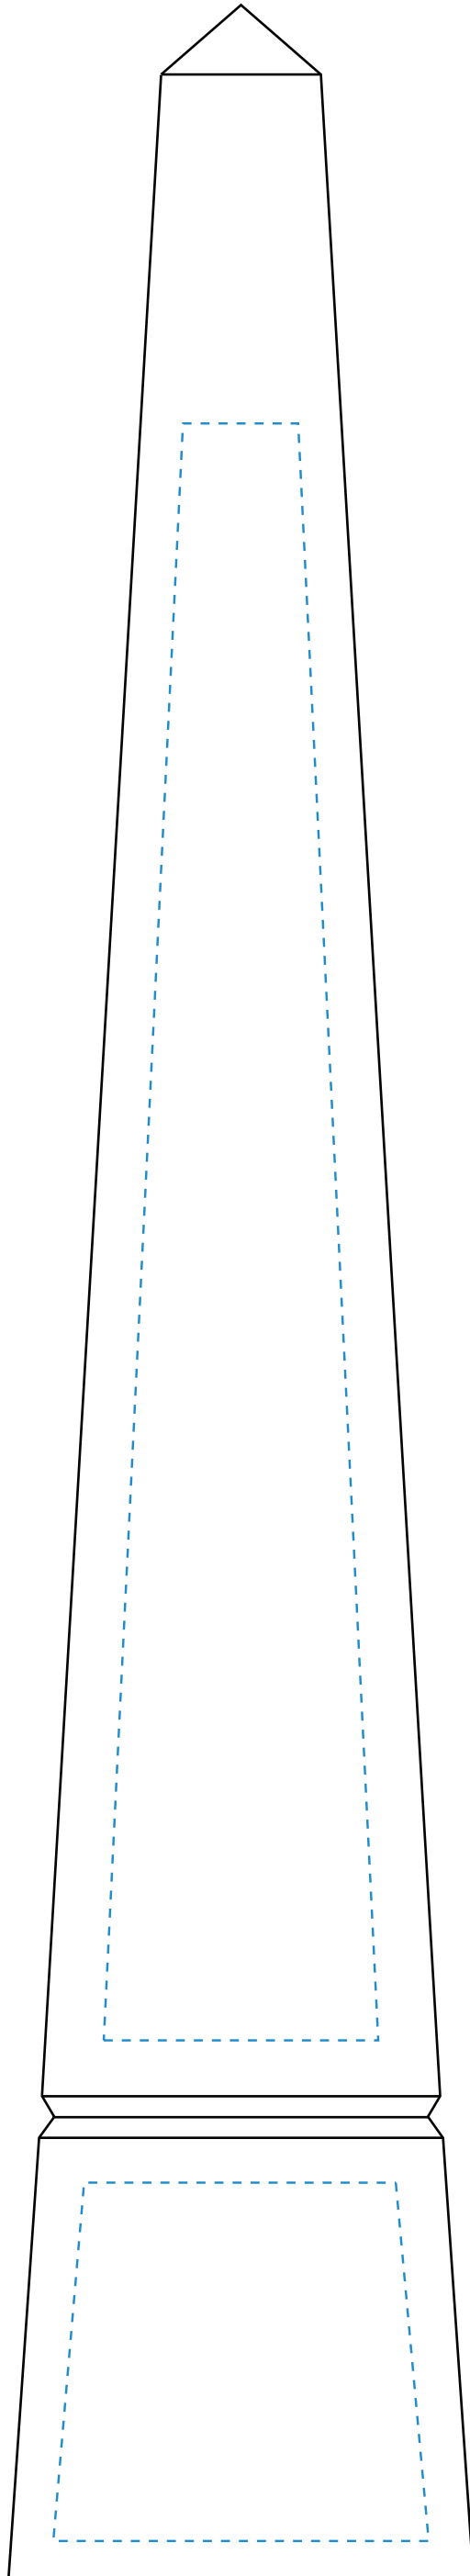

Standard Etch: Front

5955 EMPIRE OBELISK 14"

Blue line represents the max image area.