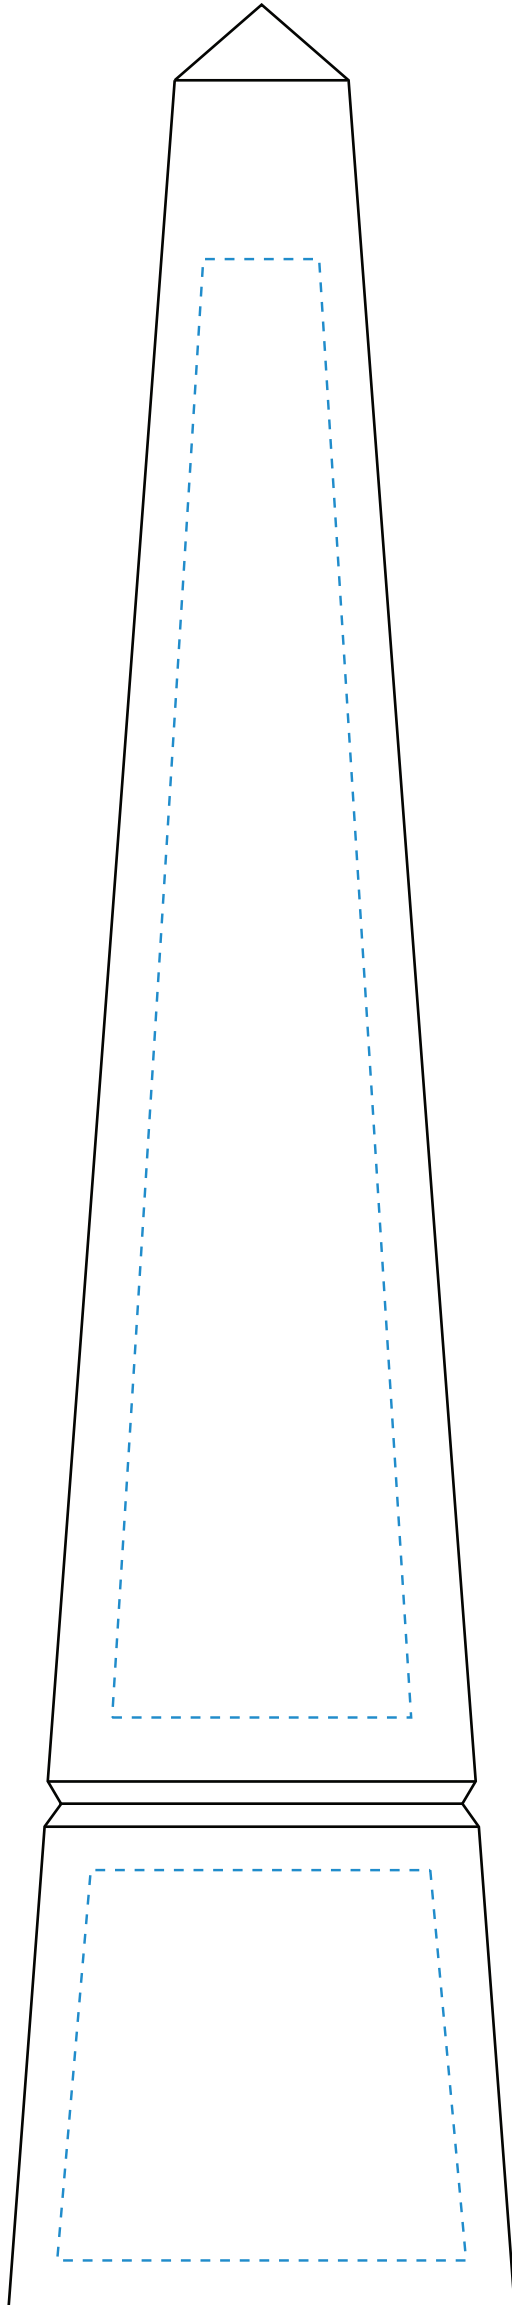

Standard Etch: Front

5954 EMPIRE OBELISK 12"

Blue line represents the max image area.