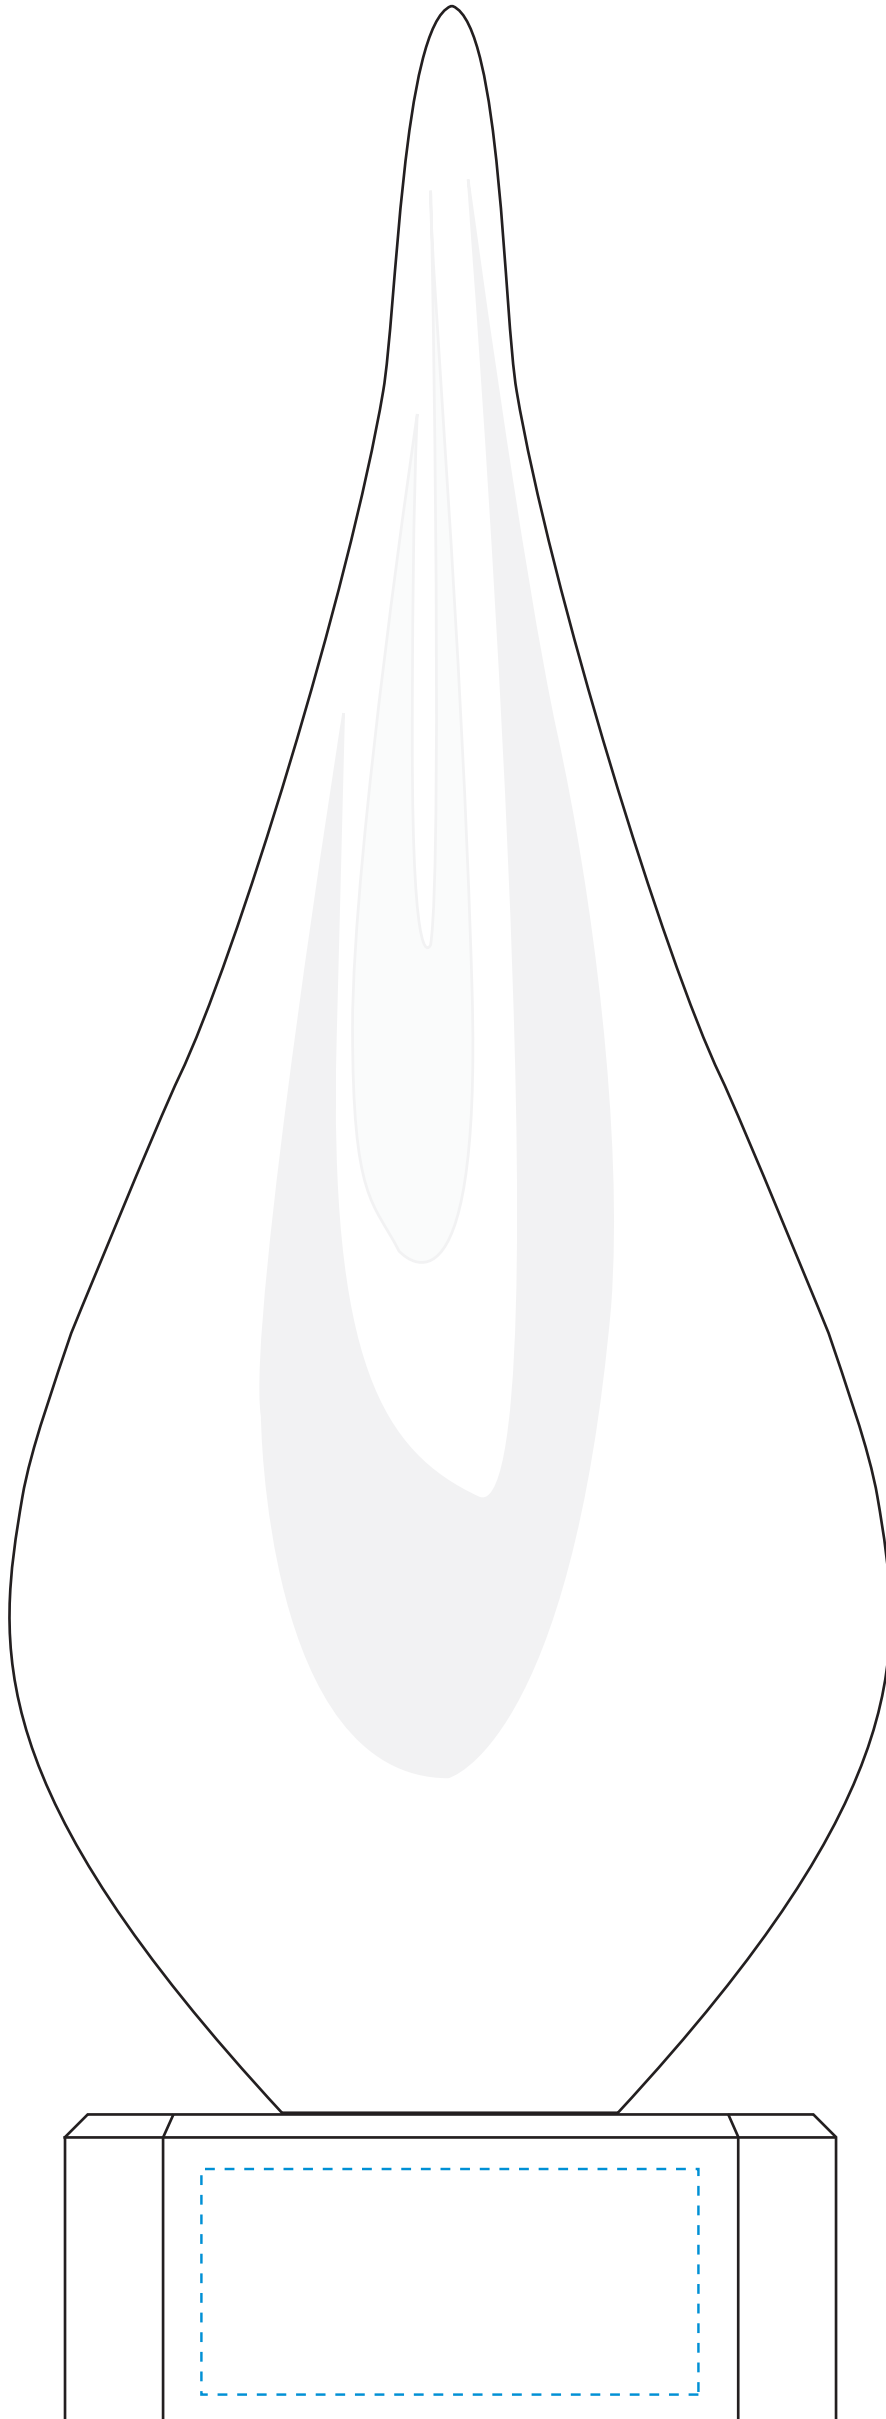

Standard Etch: Front

7232D EMINENCE ART GLASS
Blue line represents the max image area.