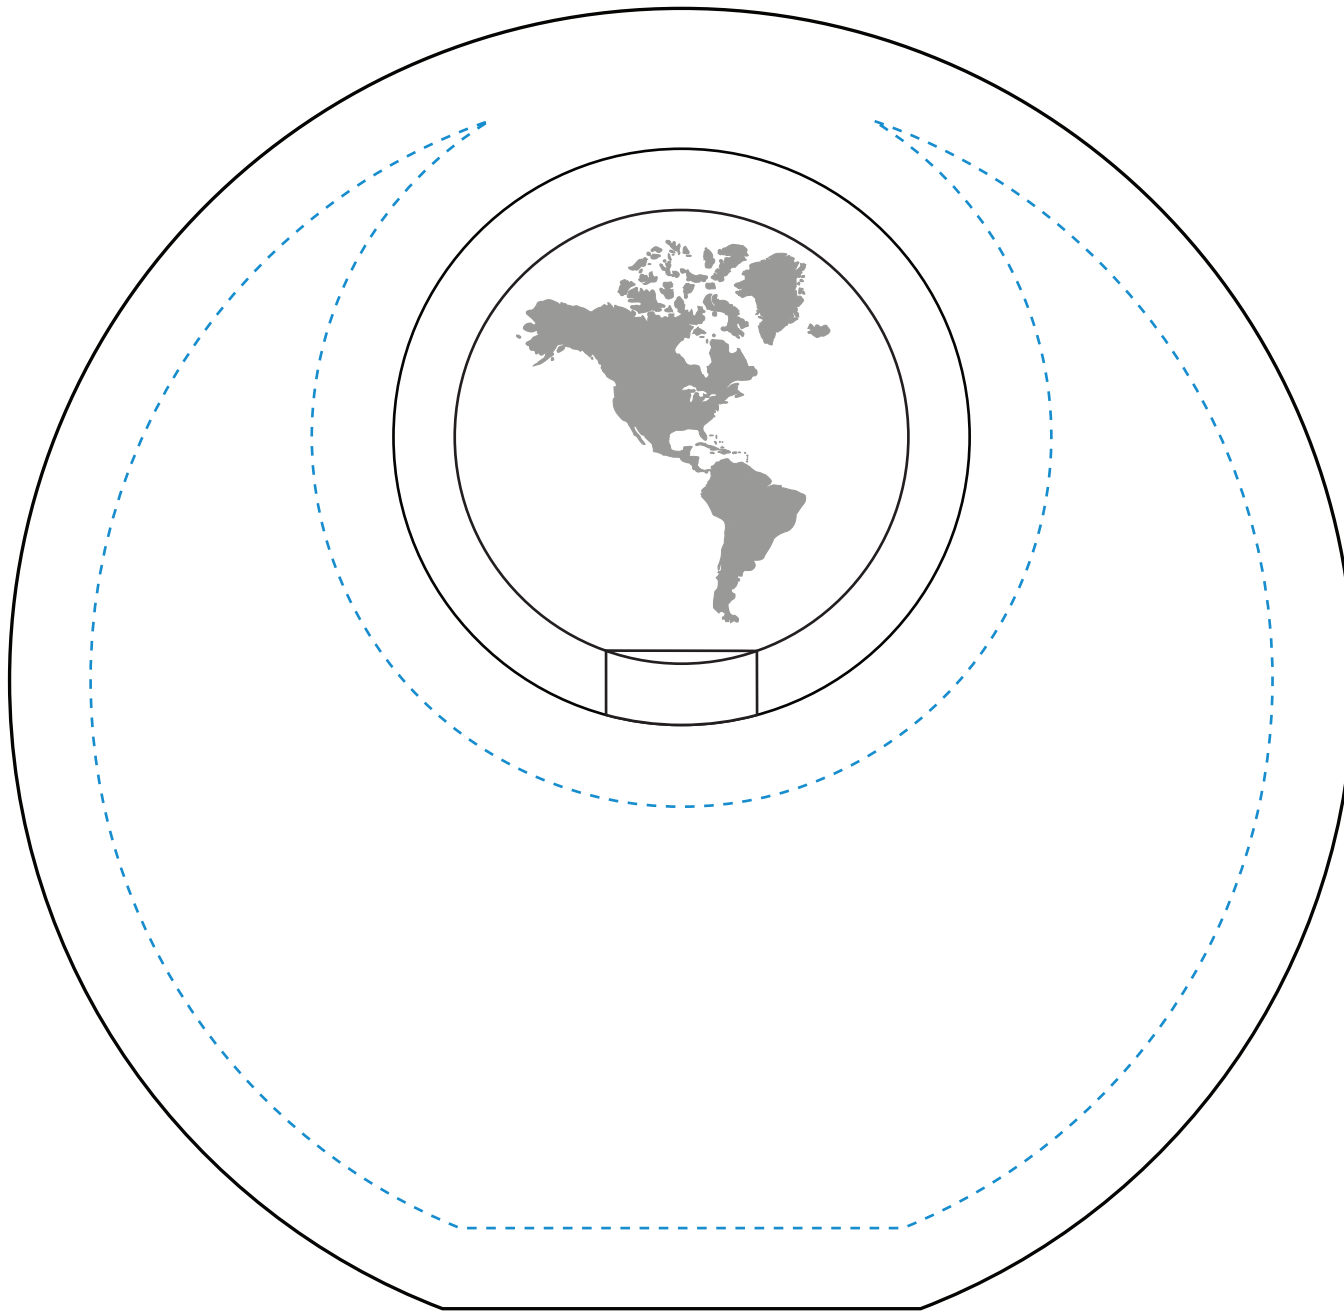

Standard Etch: Reverse

5060 ELITE GLOBAL - 7"

Blue line represents the max image area.

SIDE VIEW