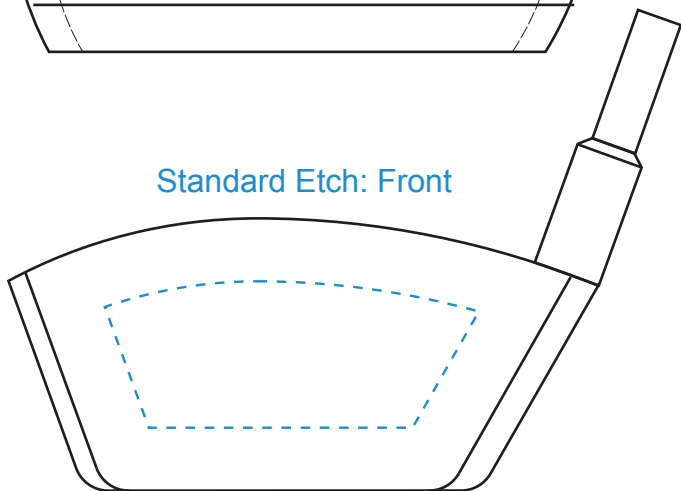

Standard Etch: Front

Standard Etch: Front

9115 DRIVER AWARD - 2.5"

Blue line represents the max image area.