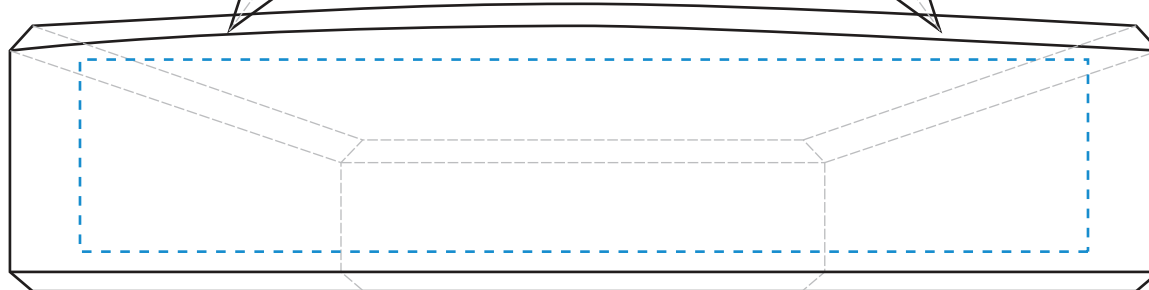

Standard Etch: Front

5395 DORADO STAR - 7"

Blue line represents the max image area.