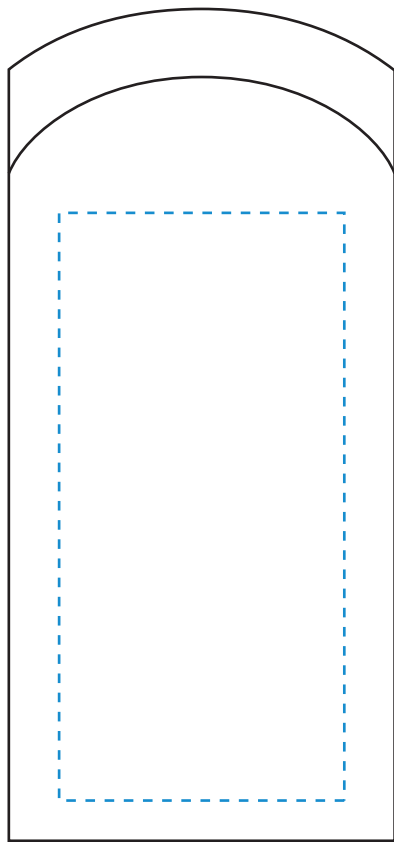

Standard Etch: Front

4700 DOME AWARD - 4"

SIDE VIEW

Blue line represents the max image area.