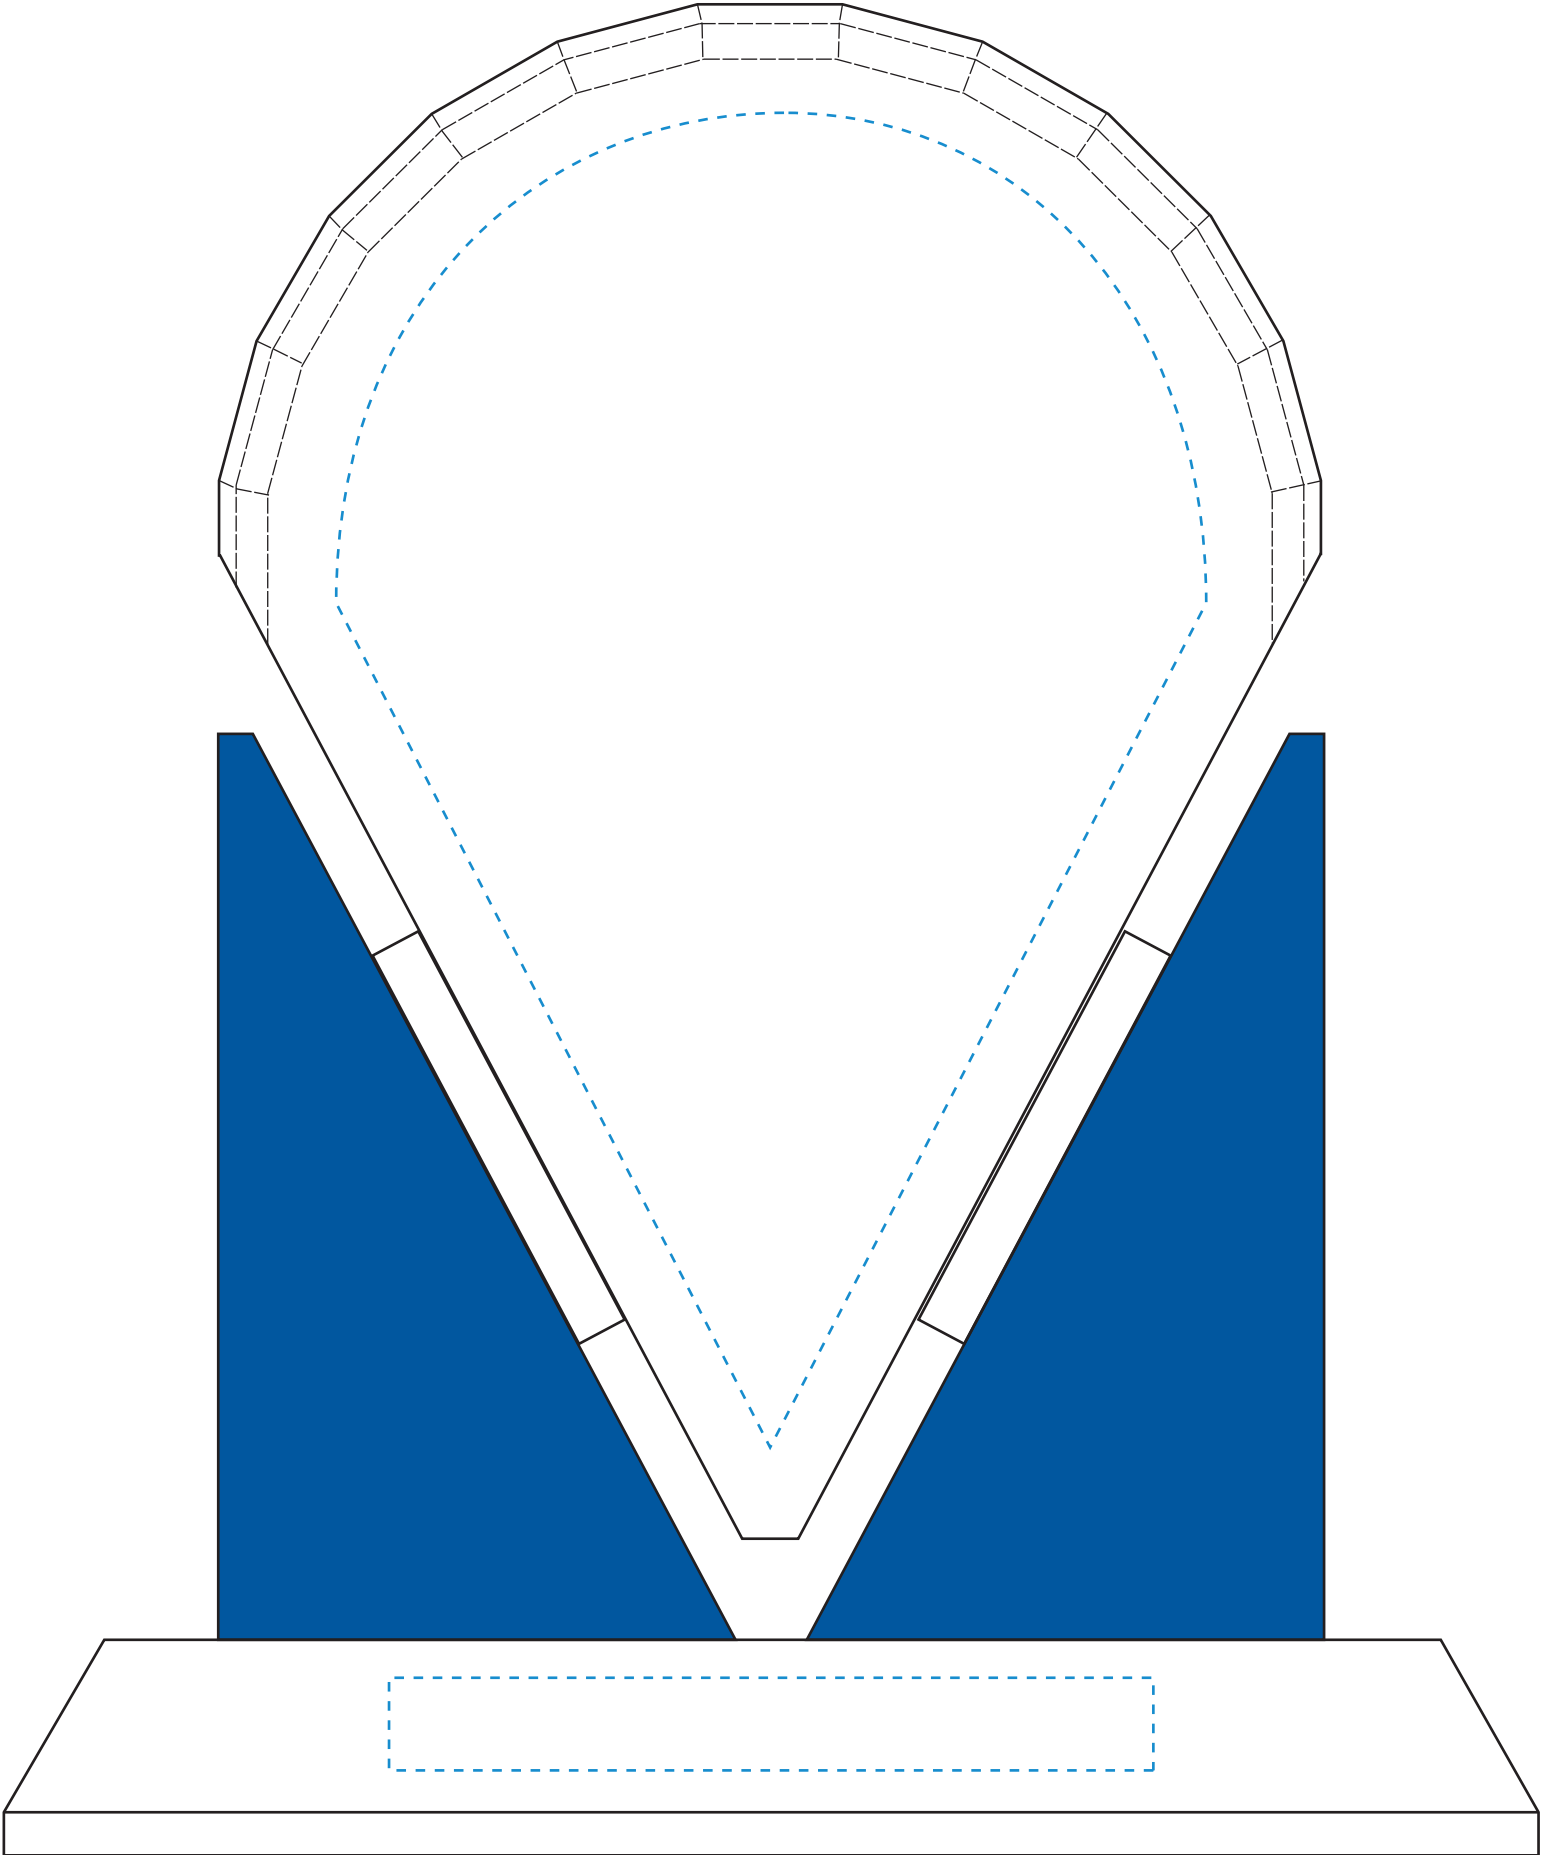

Standard Etch: Reverse

6541 DISTINCTION AWARD - 9"  
Blue line represents the max image area.

Standard Etch: Front