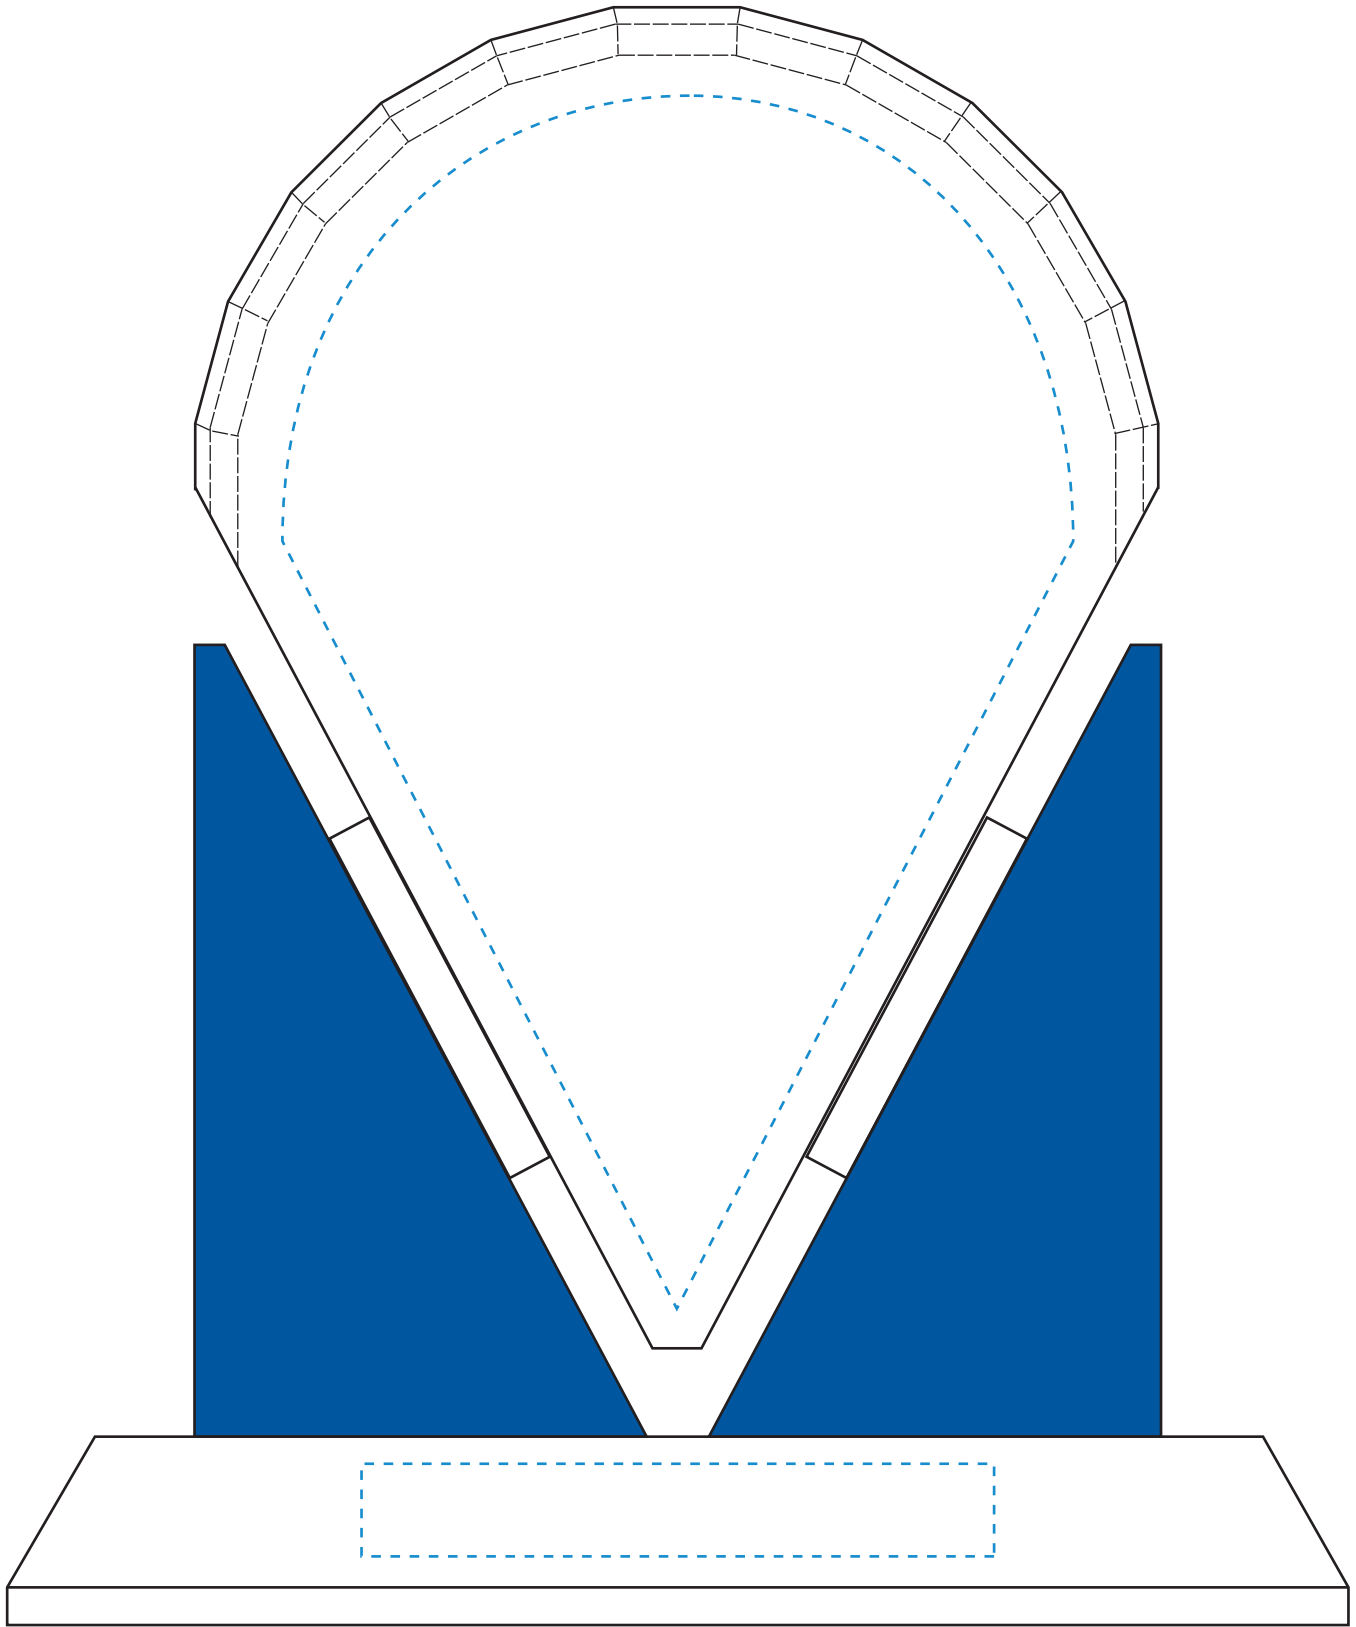

Standard Etch: Reverse

Standard Etch: Front

6540 DISTINCTION AWARD - 8.5"

Blue line represents the max image area.