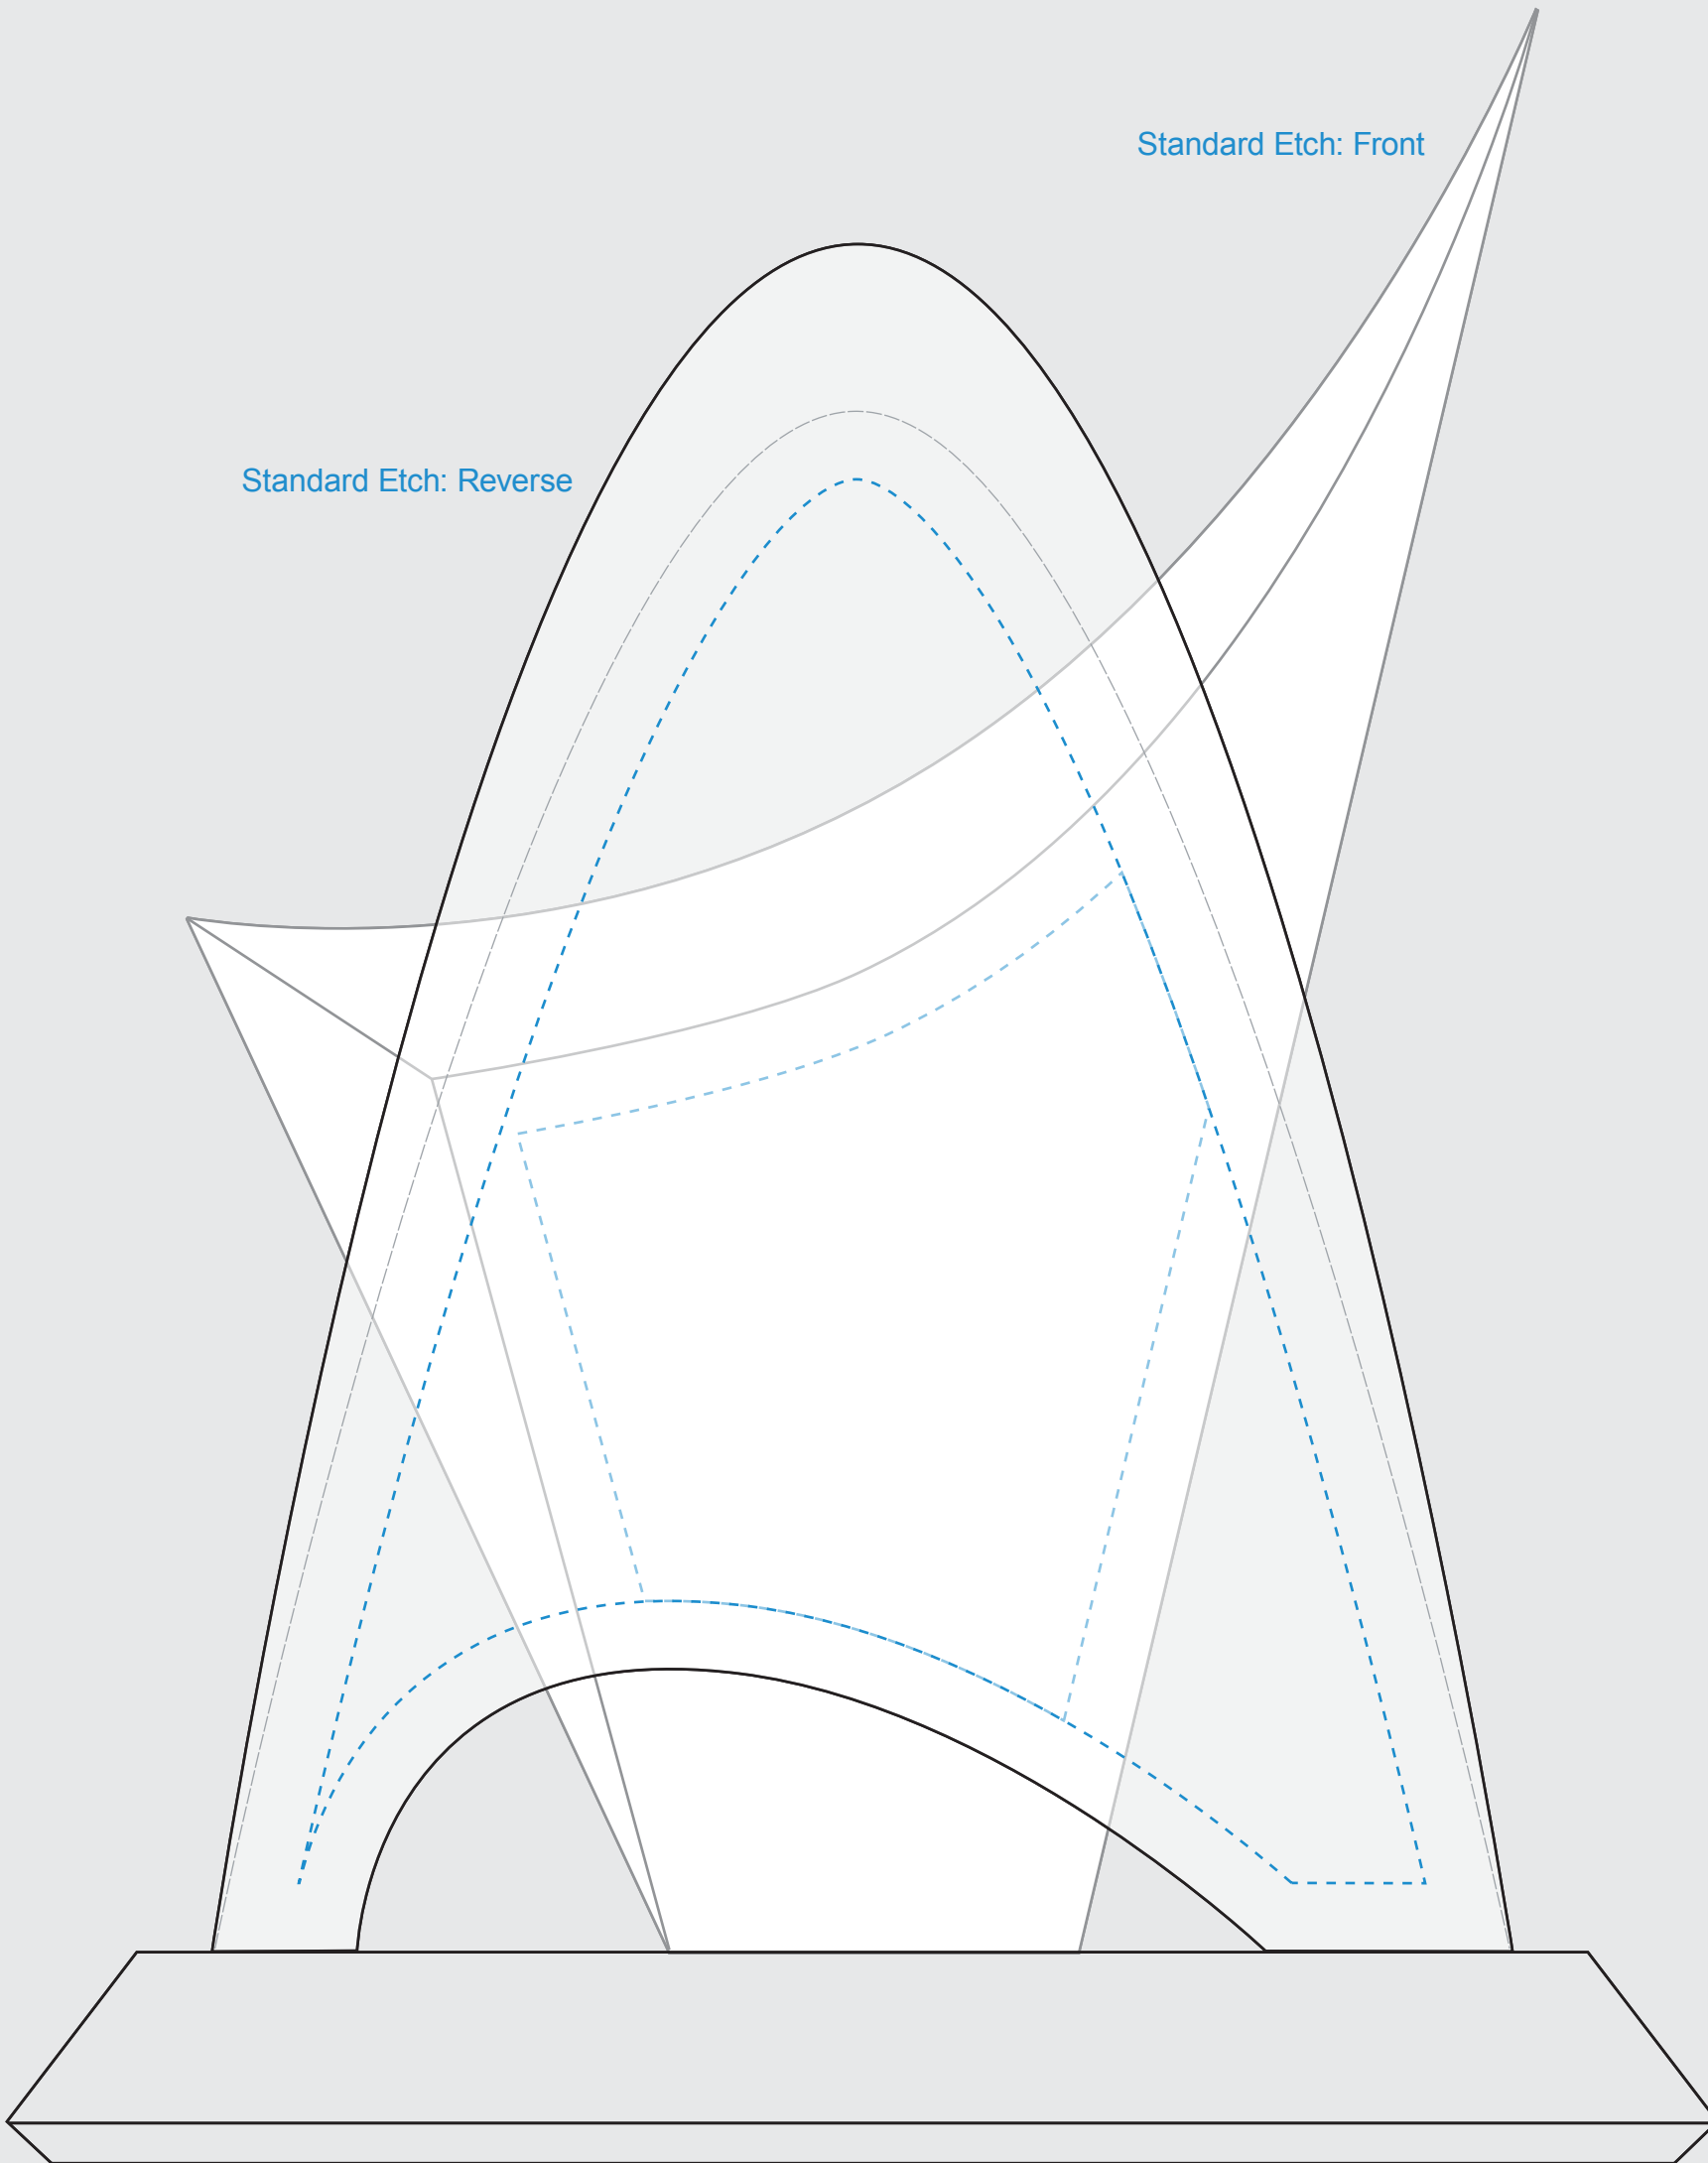

SIDE VIEW

Standard Etch: Front

Standard Etch: Reverse

5157 DISCOVERY AWARD - 11.5"

Blue line represents the max image area.