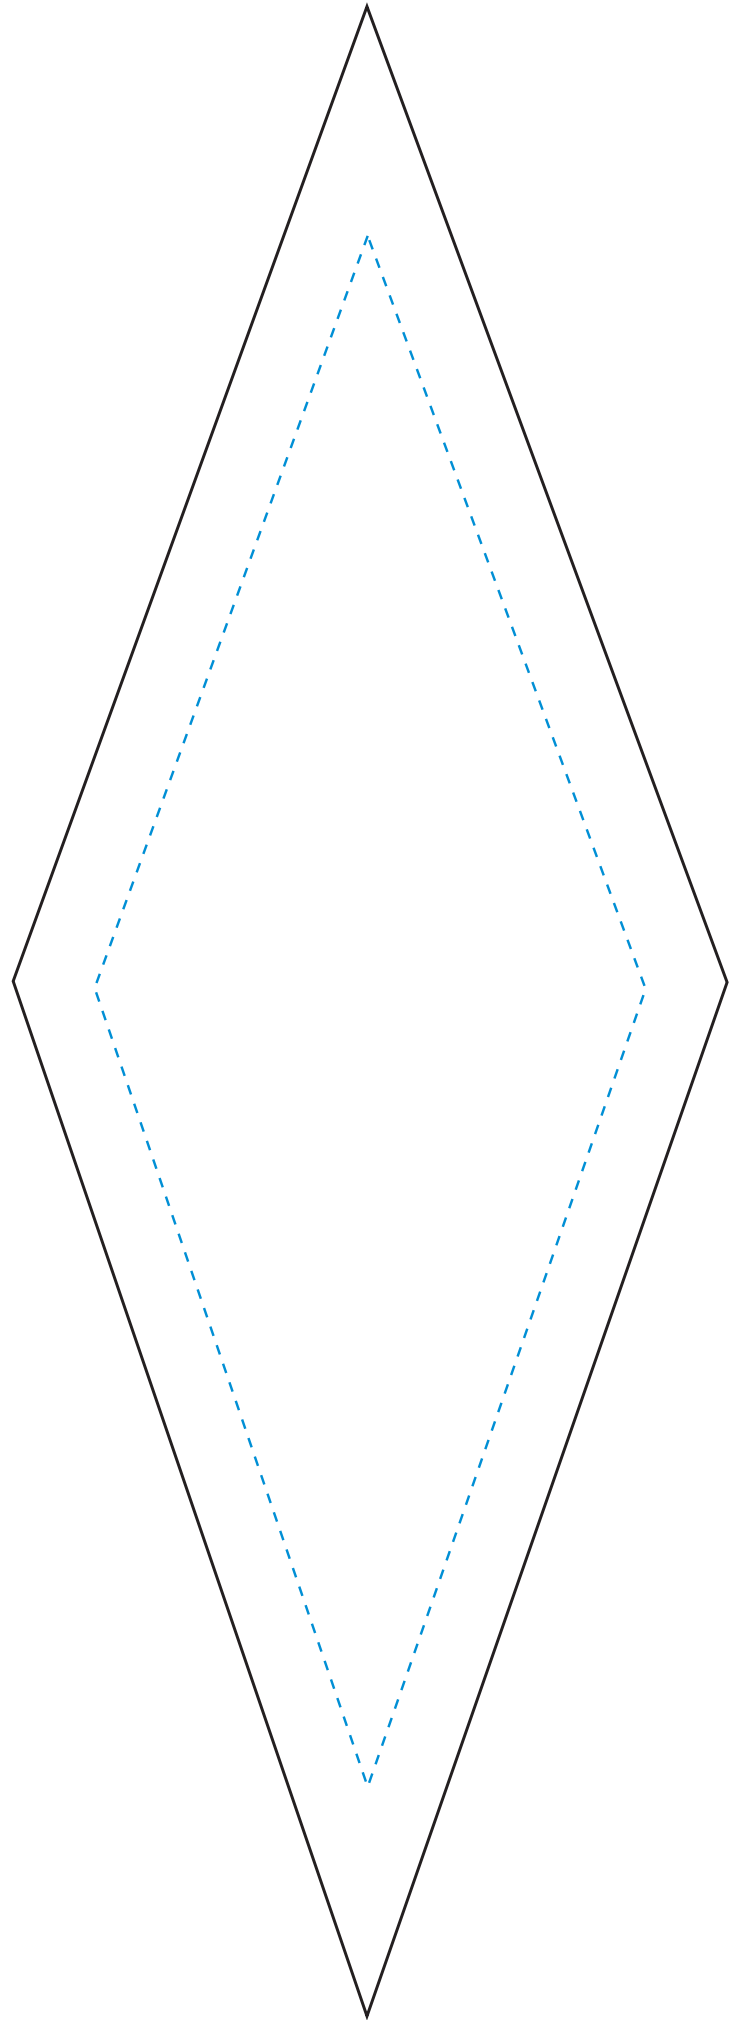

Standard Etch: Front
TOP VIEW

FRONT VIEW
(SKEWED VIEW)

5649 DIAMOND SPIRE 10"
Blue line represents the max image area.