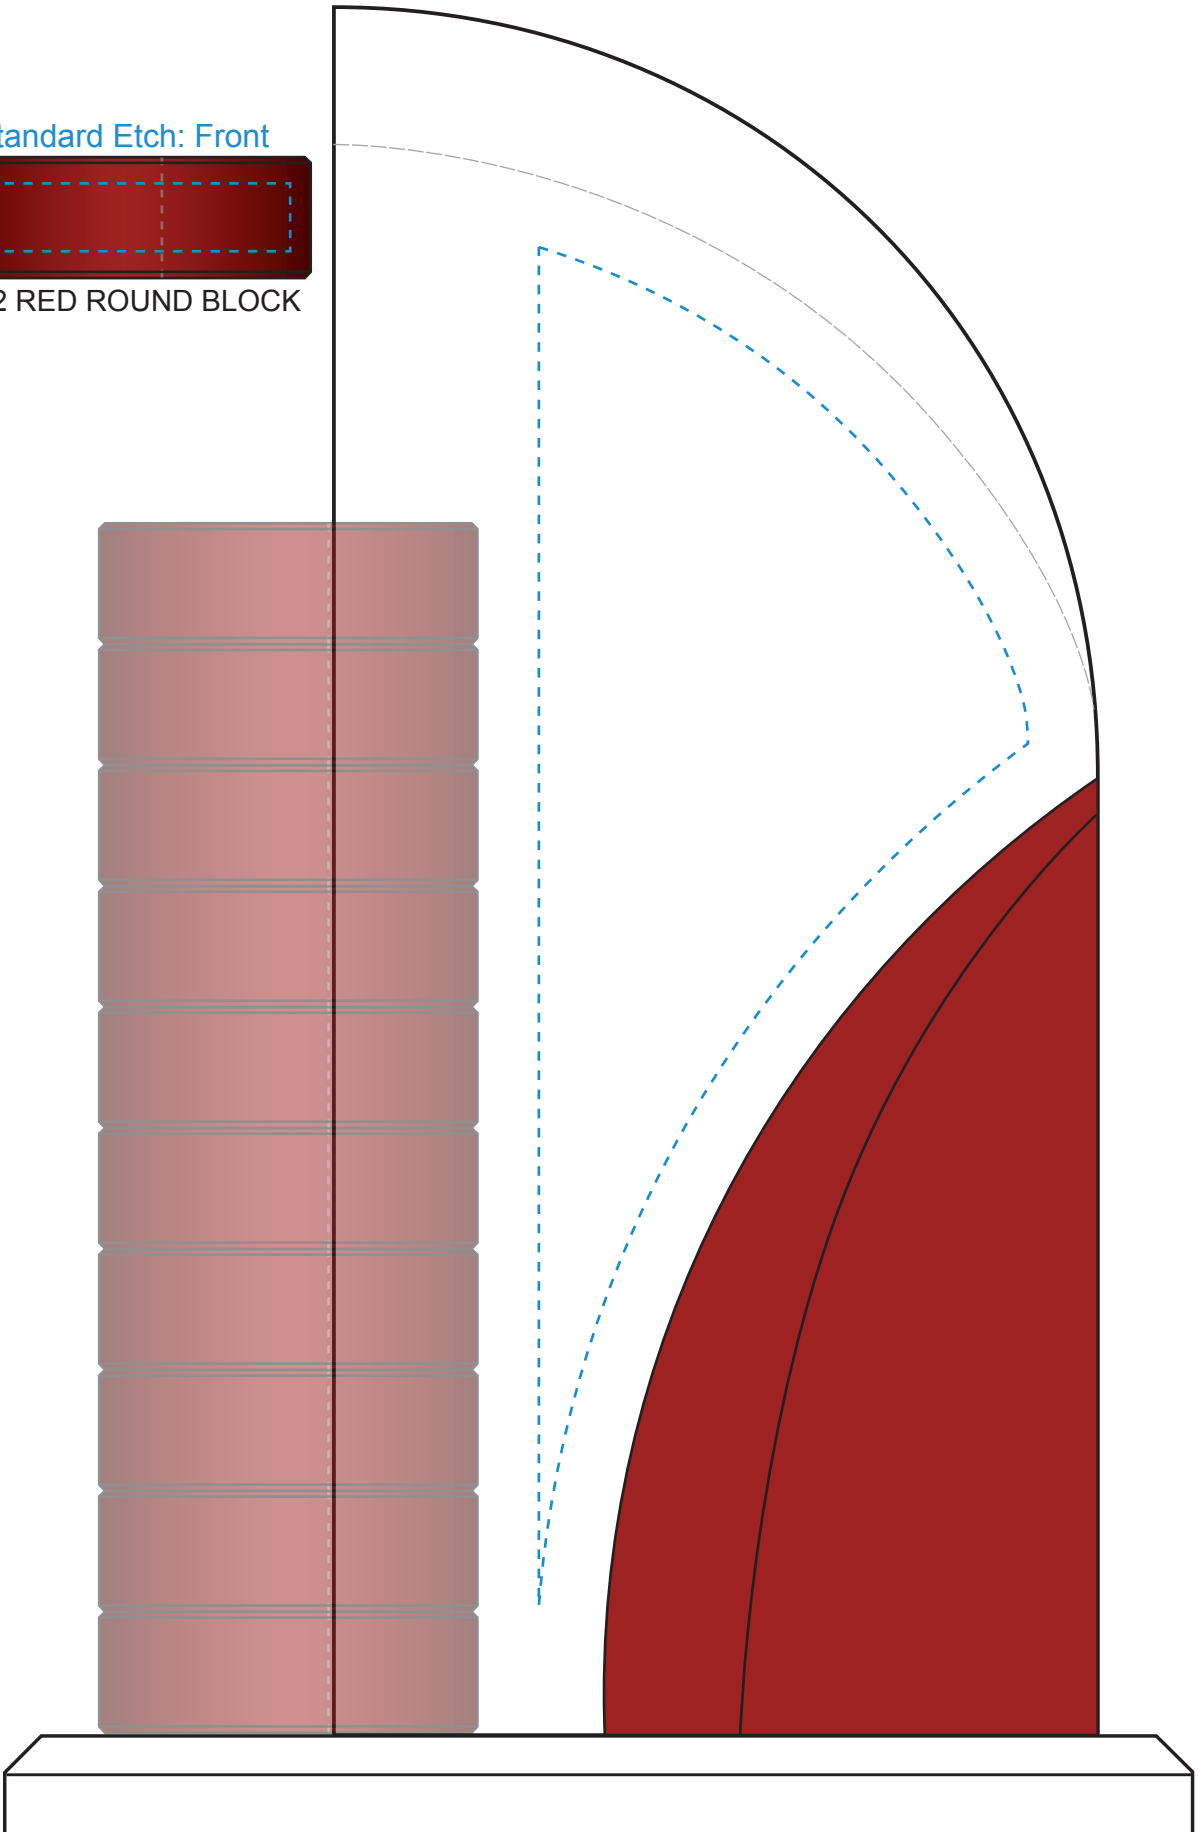

TOP VIEW

FRONT VIEW

Standard Etch: Reverse

Standard Etch: Front

6212 RED ROUND BLOCK

6210 DENVER GOAL-SETTER - 9.5"

Blue line represents the max image area.