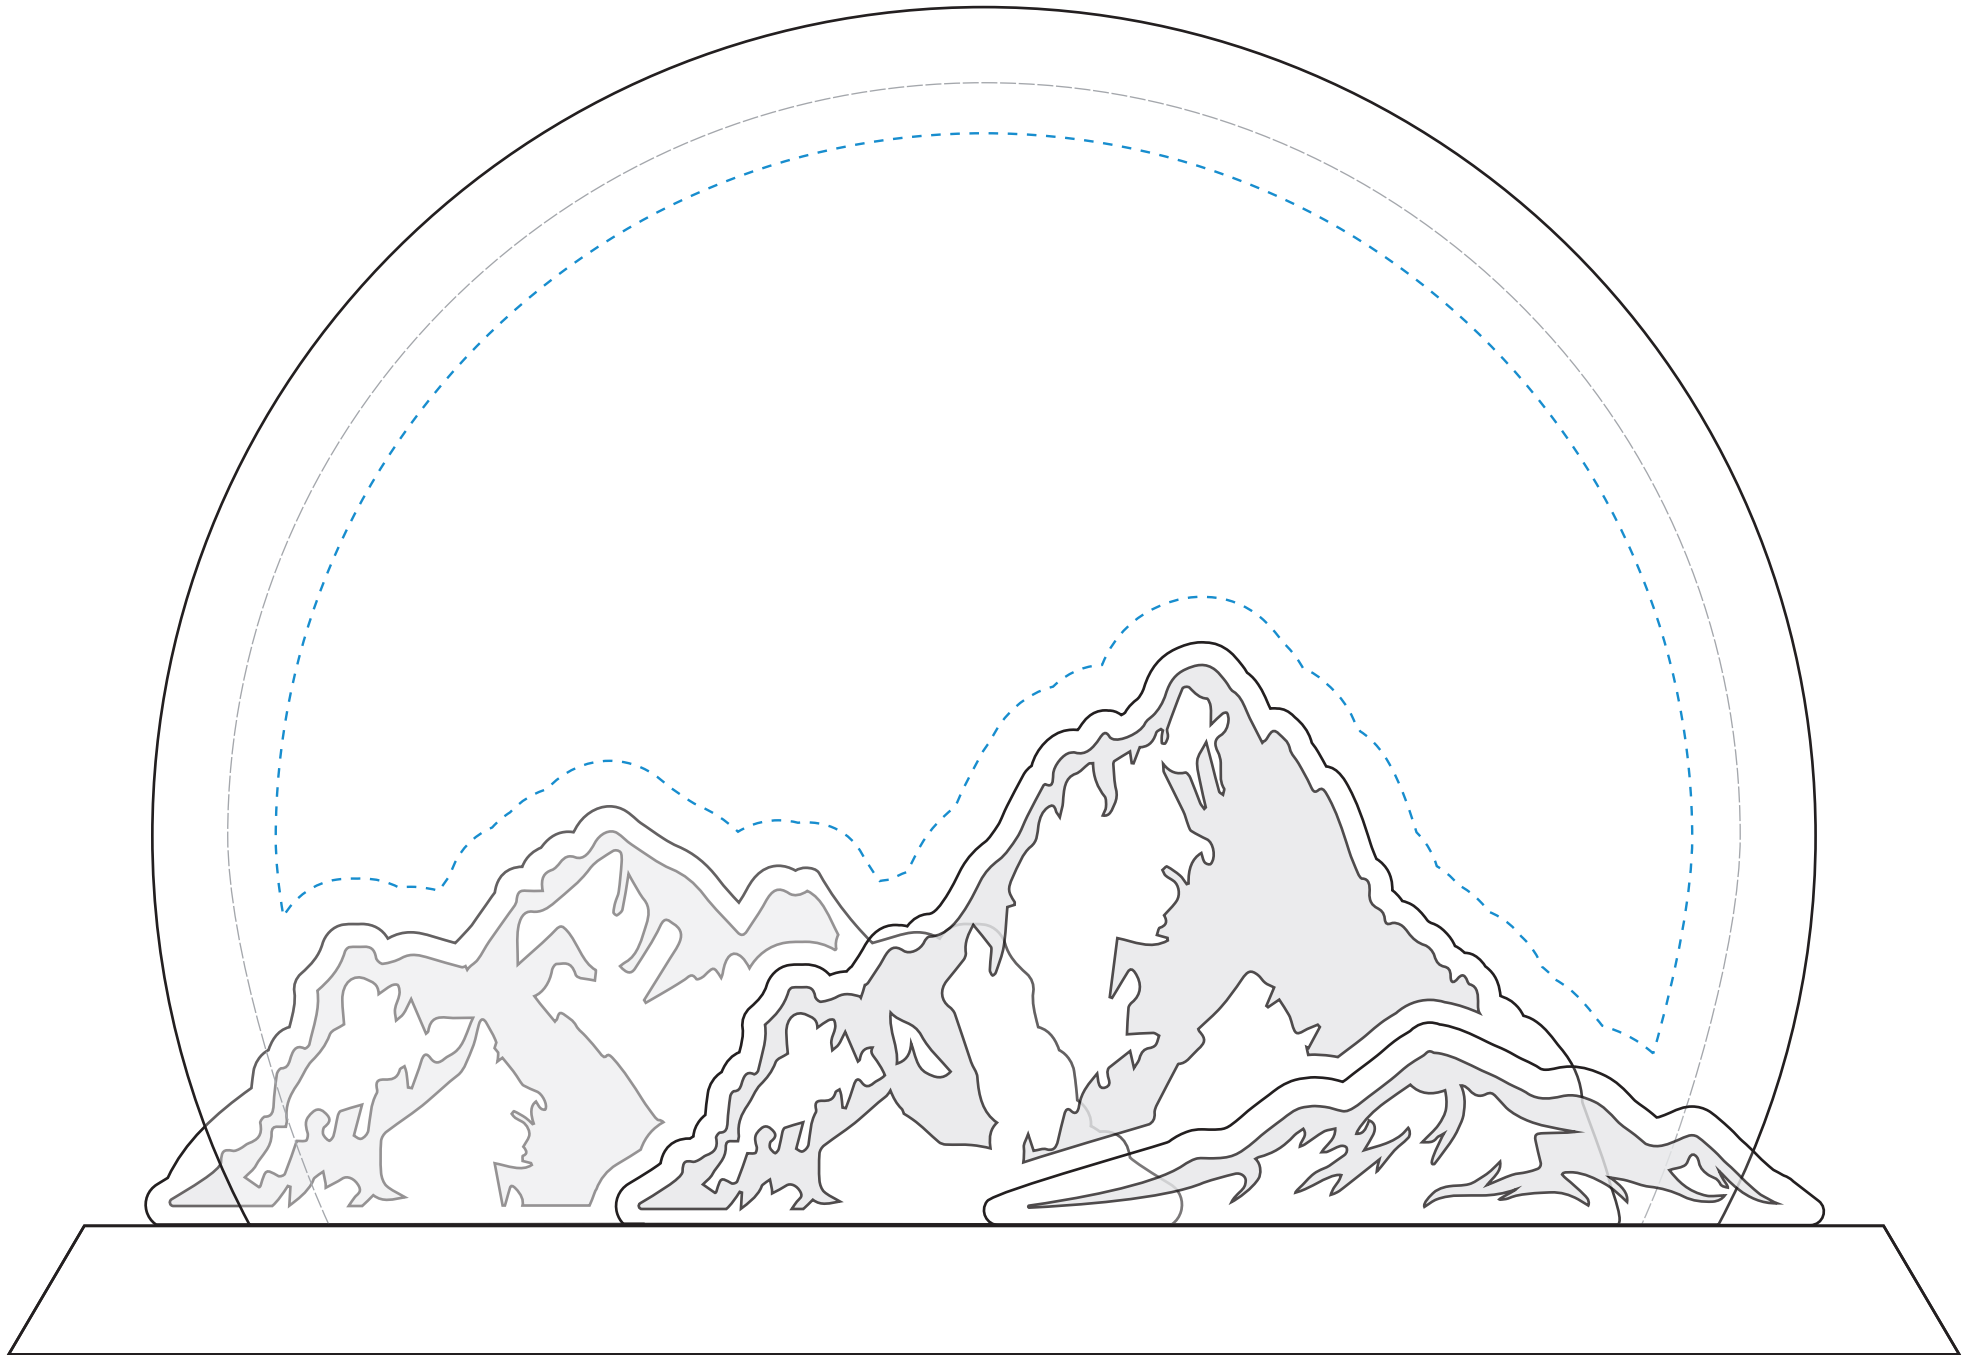

Standard Etch: Reverse

5680 DENALI AWARD - 7 INCHES

Blue line represents the max image area.