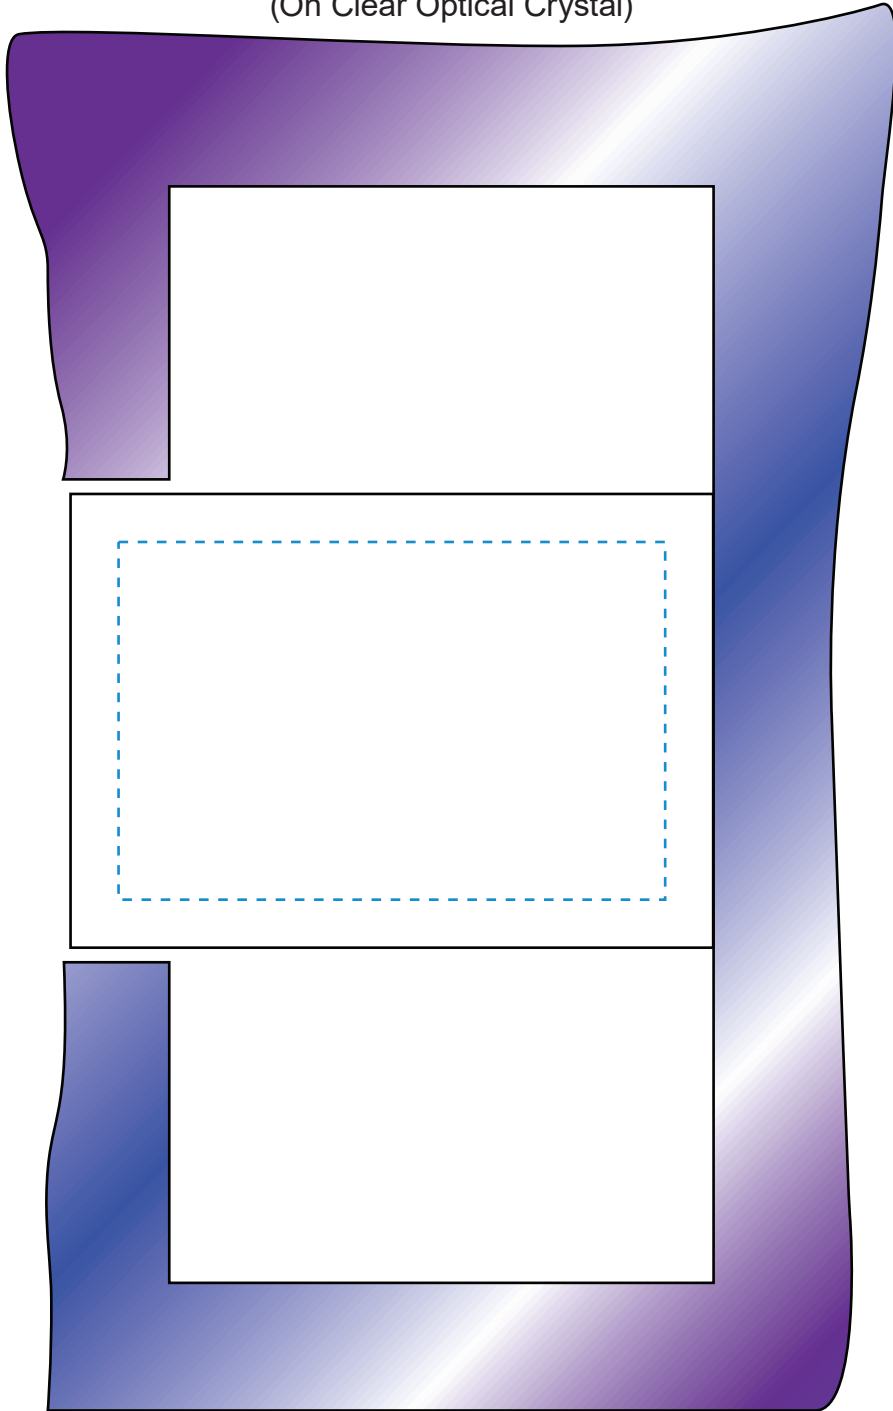

Standard Etch: Reverse
(On Clear Optical Crystal)

8301 DELTA SWIRL AWARD - 7.25"

Blue line represents the max image area.