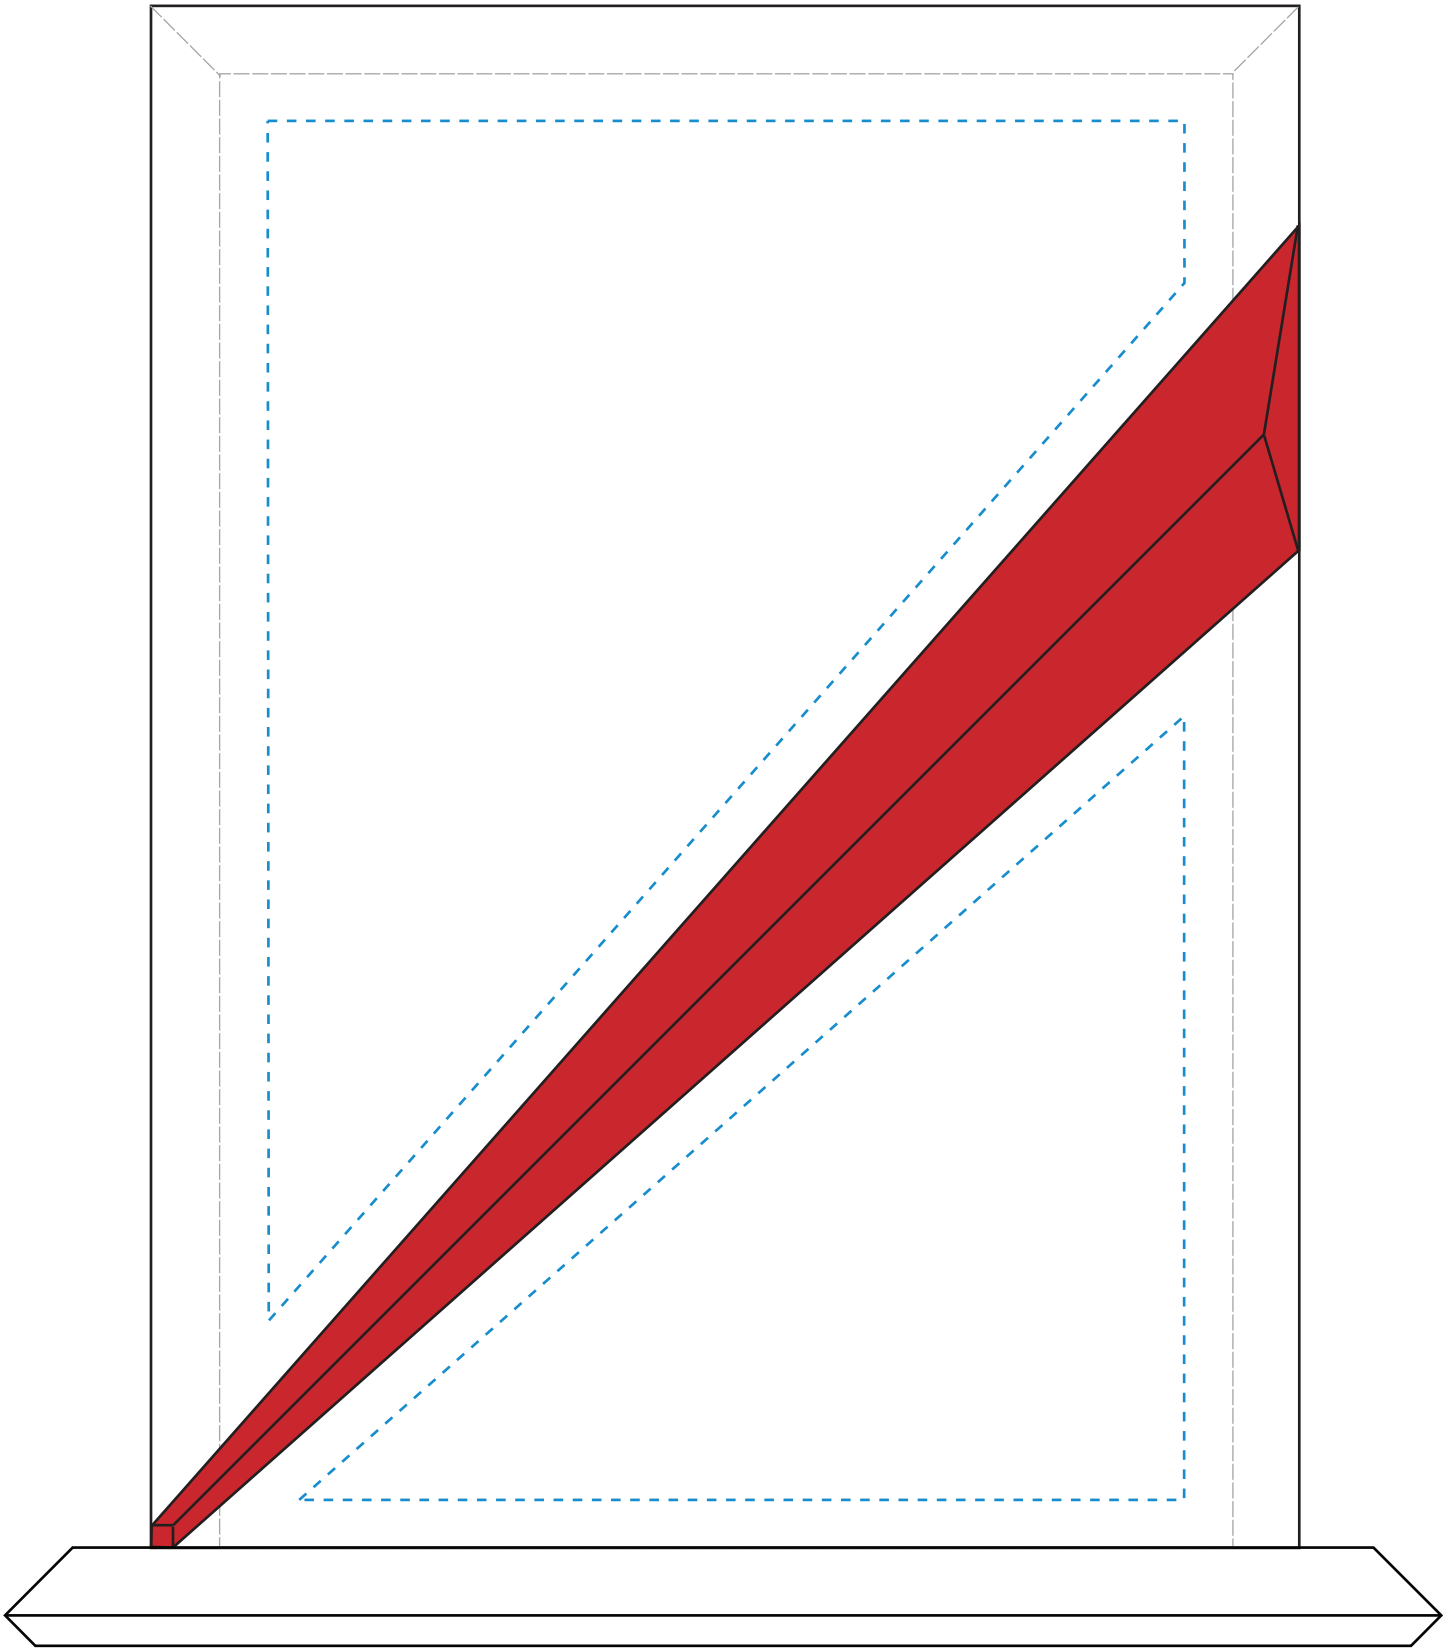

Standard Etch: Reverse

7445 DANBURY RECTANGLE RUBY - 8.5"

Blue line represents the max image area.