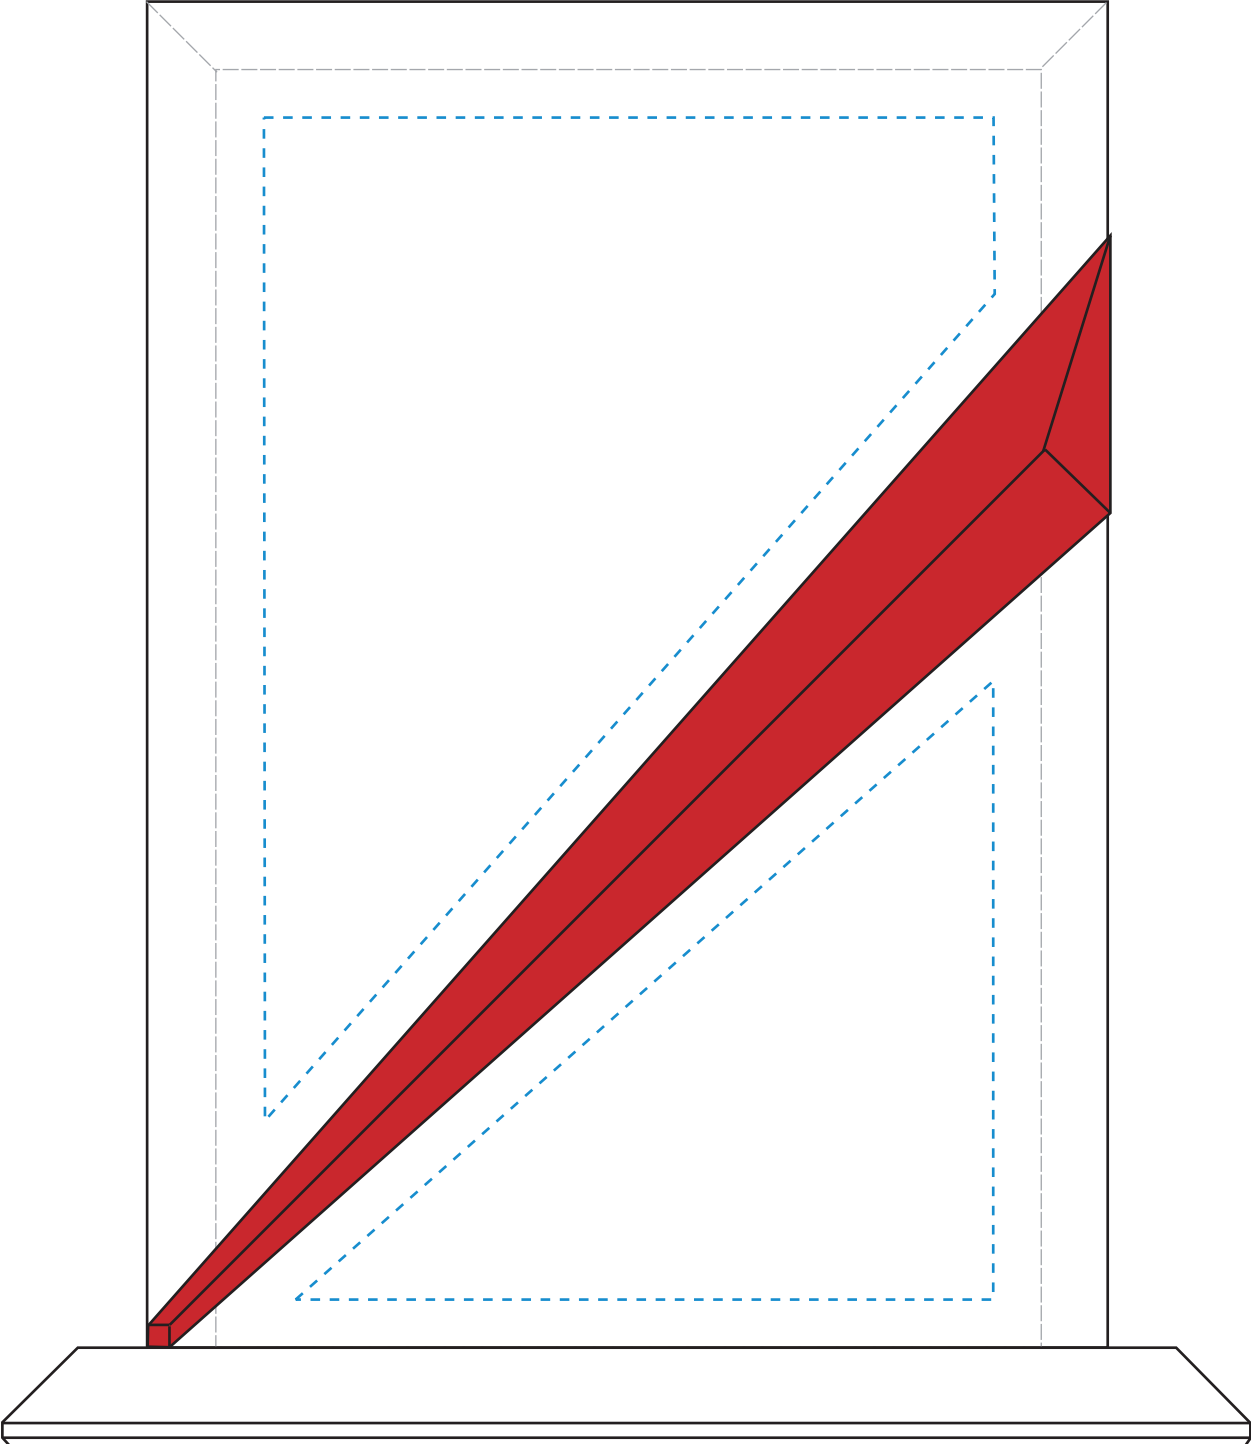

Standard Etch: Reverse

7444 DANBURY RECTANGLE RUBY - 7.5"

Blue line represents the max image area.