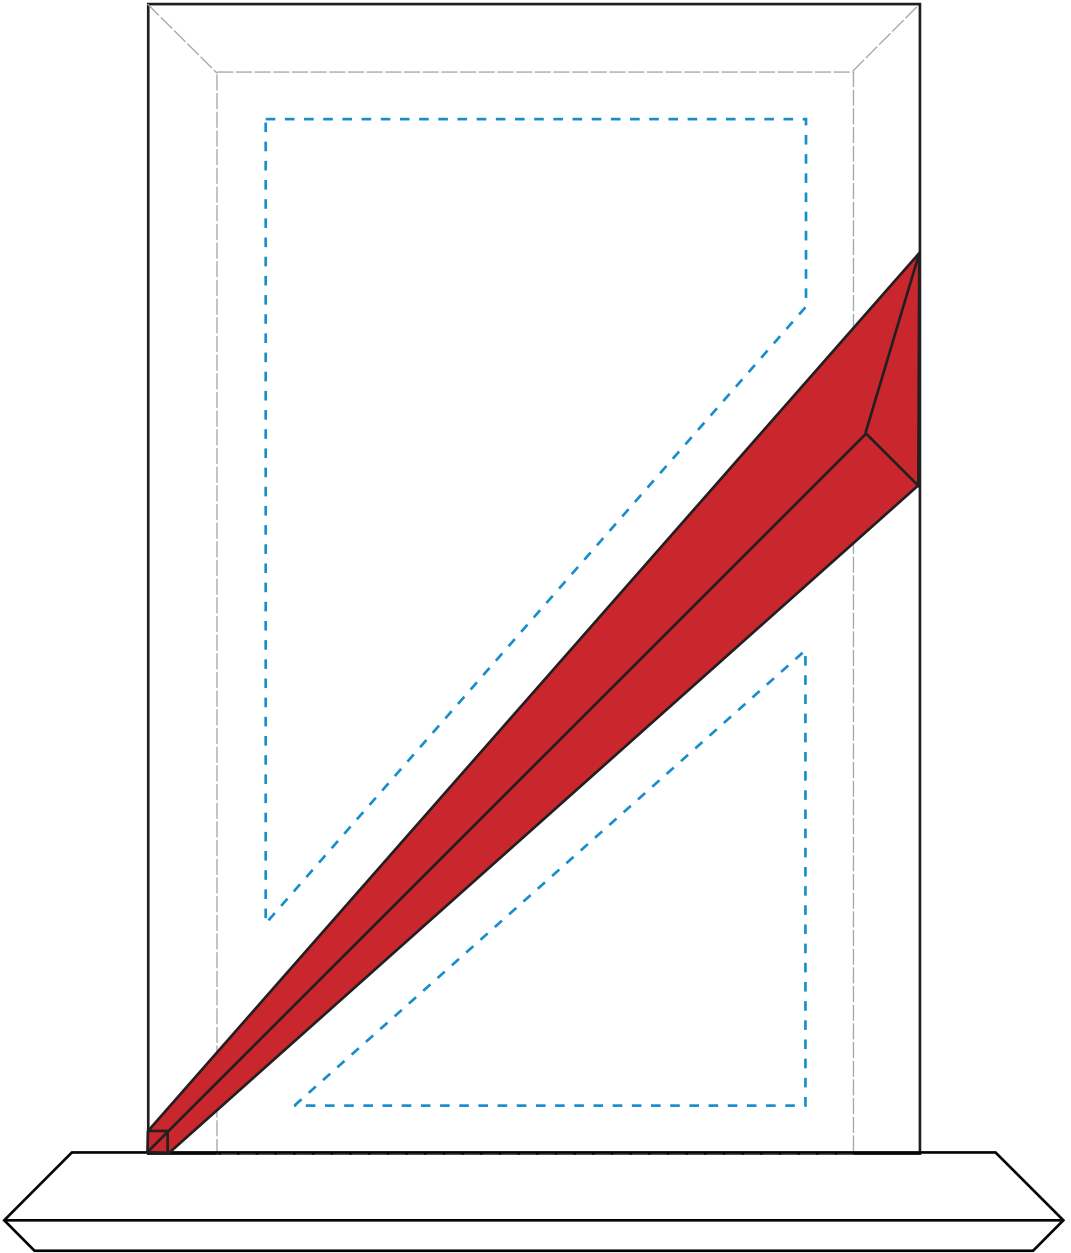

Standard Etch: Reverse

7443 DANBURY RECTANGLE RUBY - 6.5"

Blue line represents the max image area.