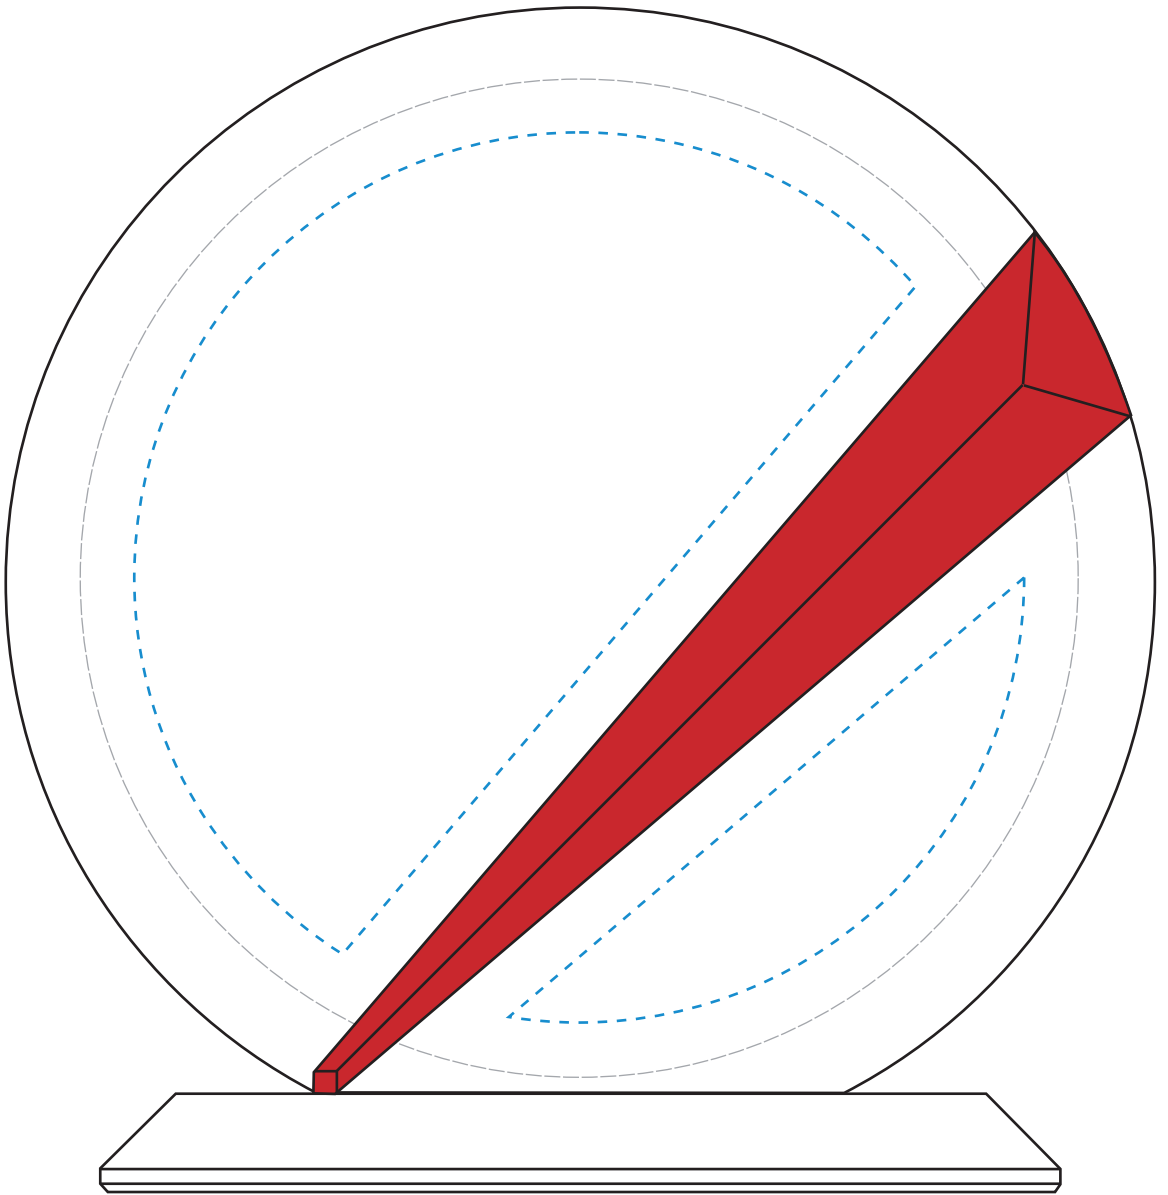

Standard Etch: Reverse

7448 DANBURY CIRCLE RUBY - 6" DIA.

Blue line represents the max image area.