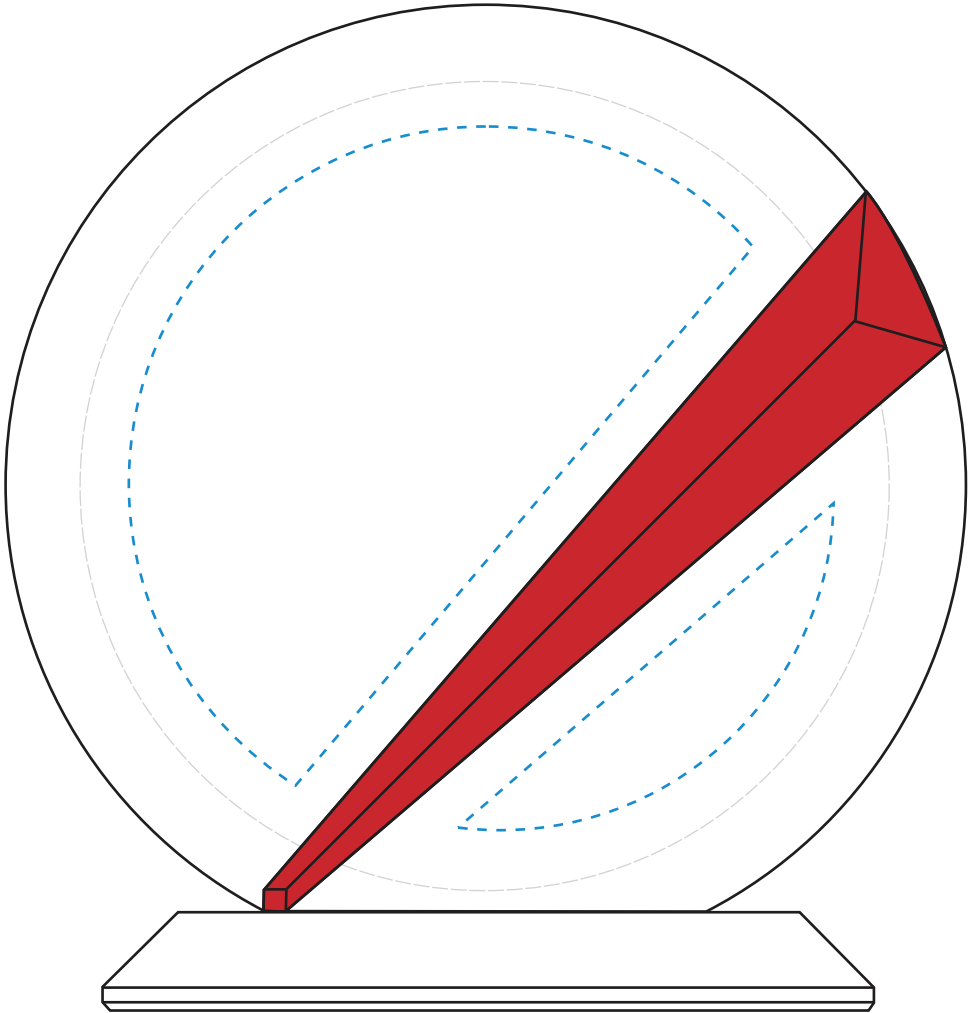

Standard Etch: Reverse

7447 DANBURY CIRCLE RUBY - 5" DIA.

Blue line represents the max image area.