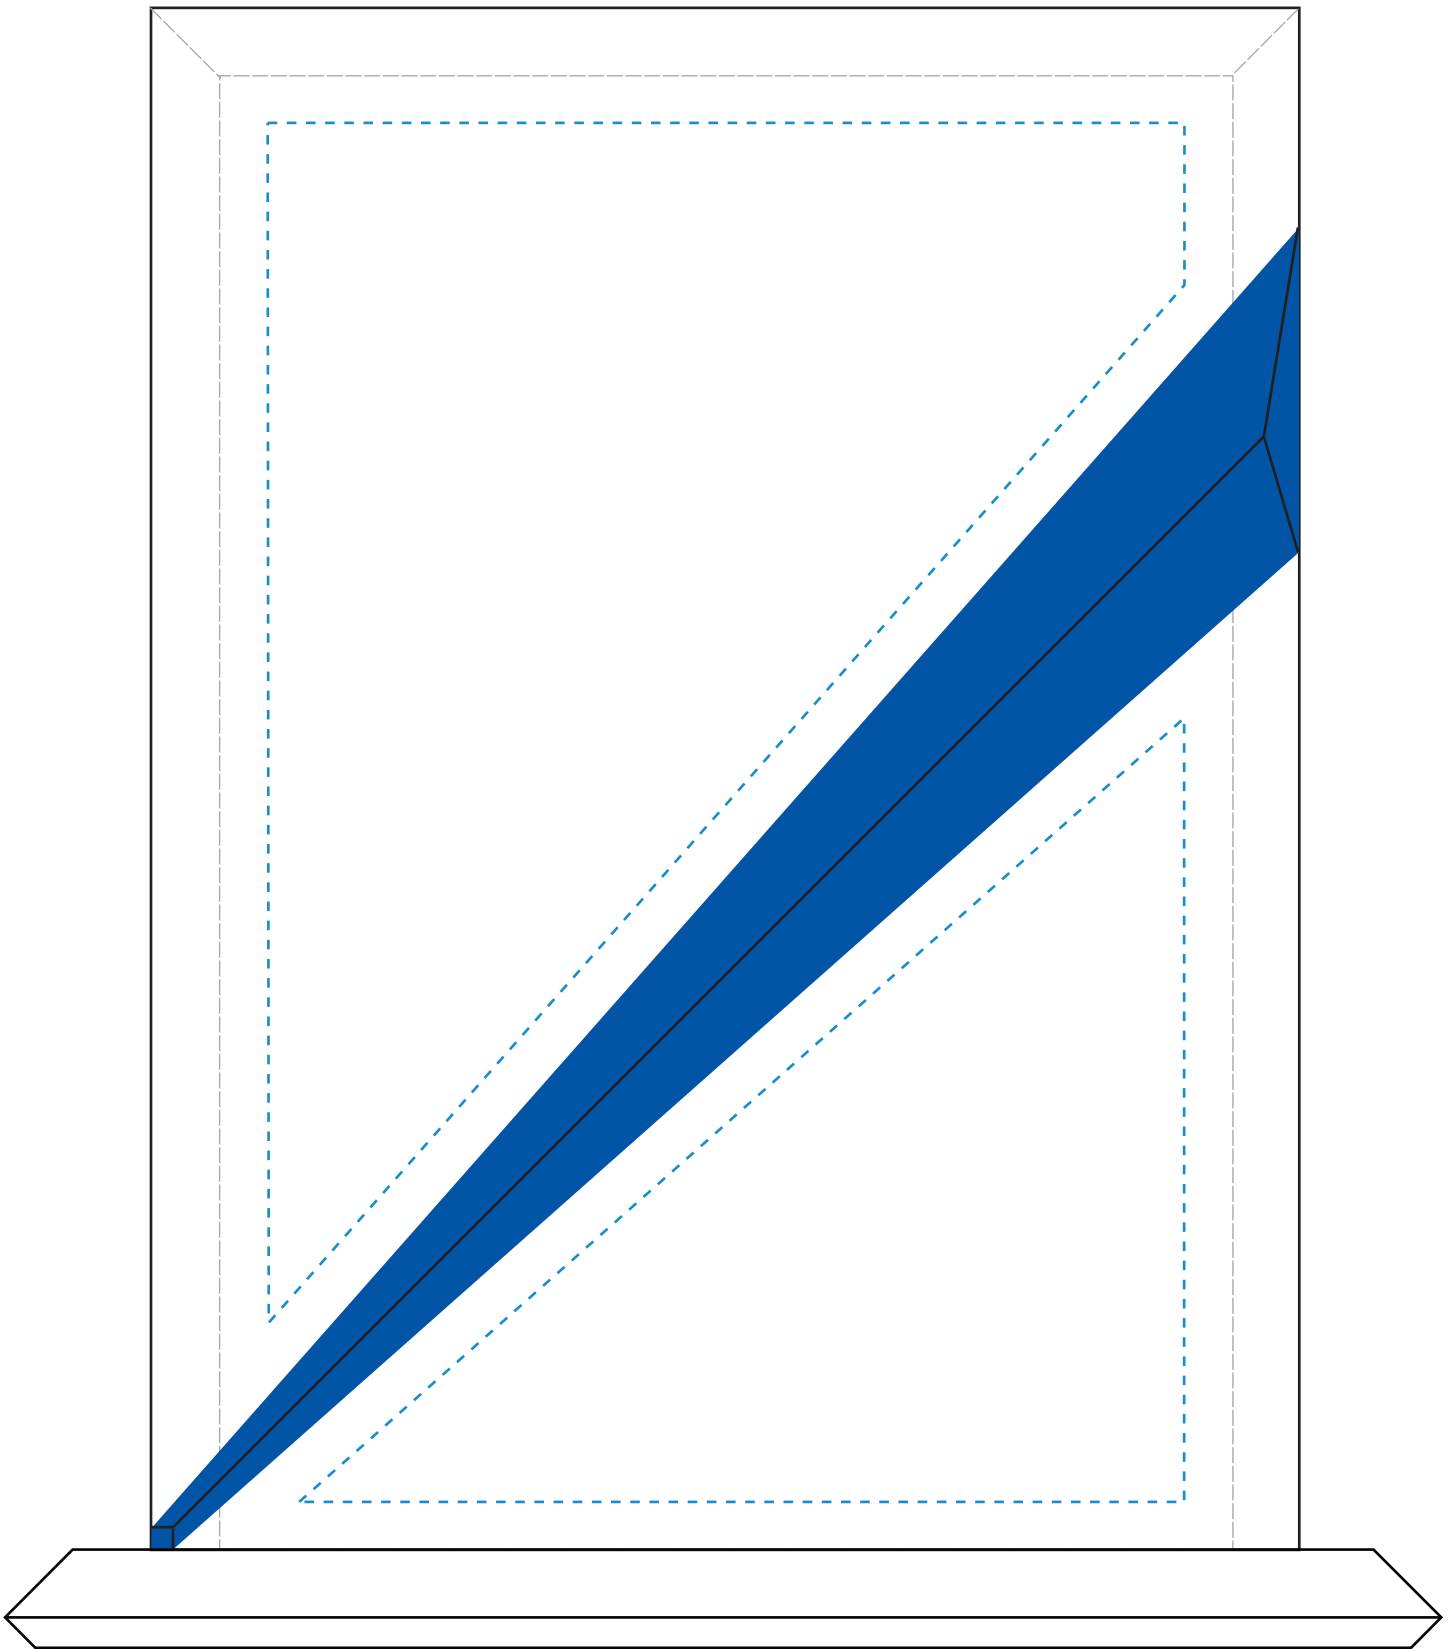

Standard Etch: Reverse

6836 DANBURY INDIGO RECTANGLE - 8.5"

Blue line represents the max image area.