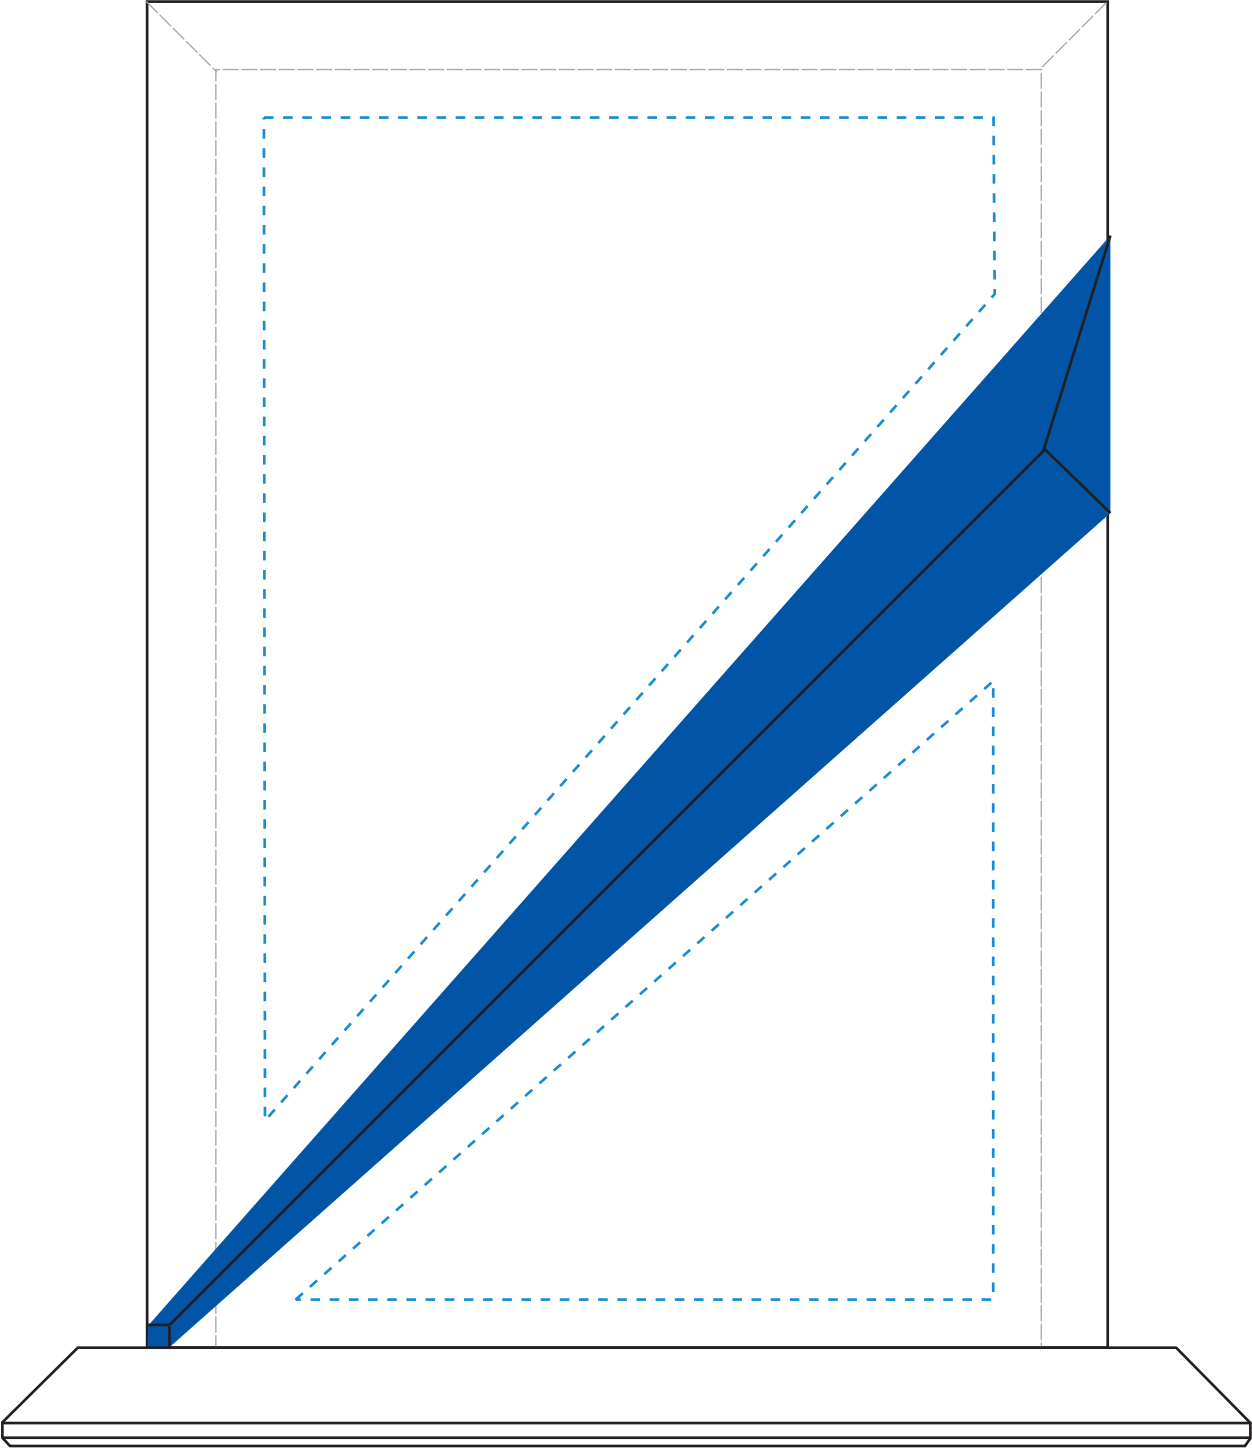

Standard Etch: Reverse

6835 DANBURY INDIGO RECTANGLE - 7-5"

Blue line represents the max image area.