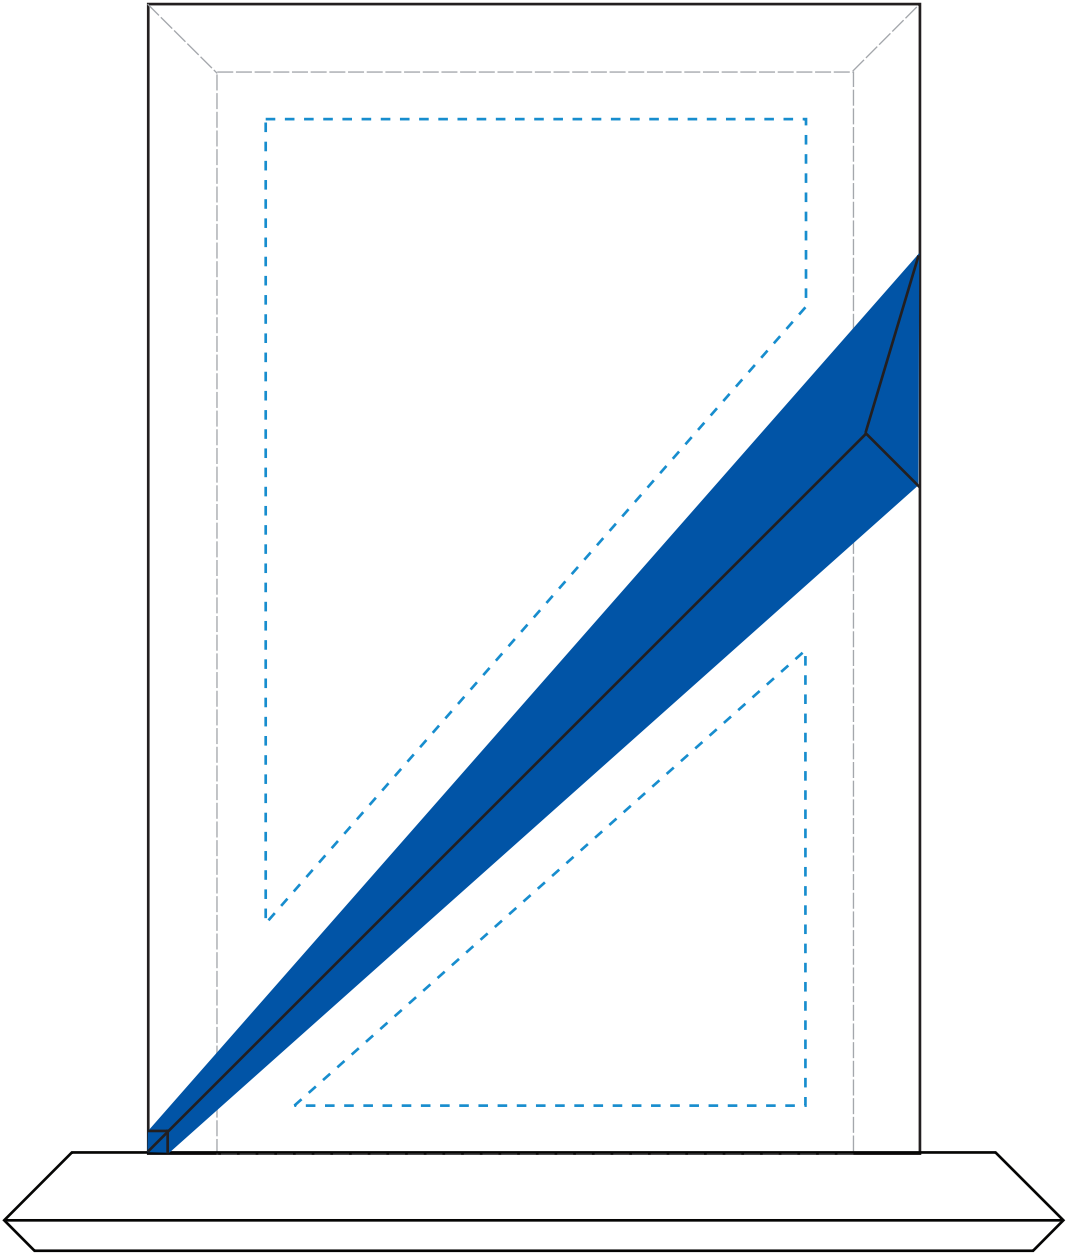

Standard Etch: Reverse

6834 DANBURY INDIGO RECTANGLE - 6.5"

Blue line represents the max image area.