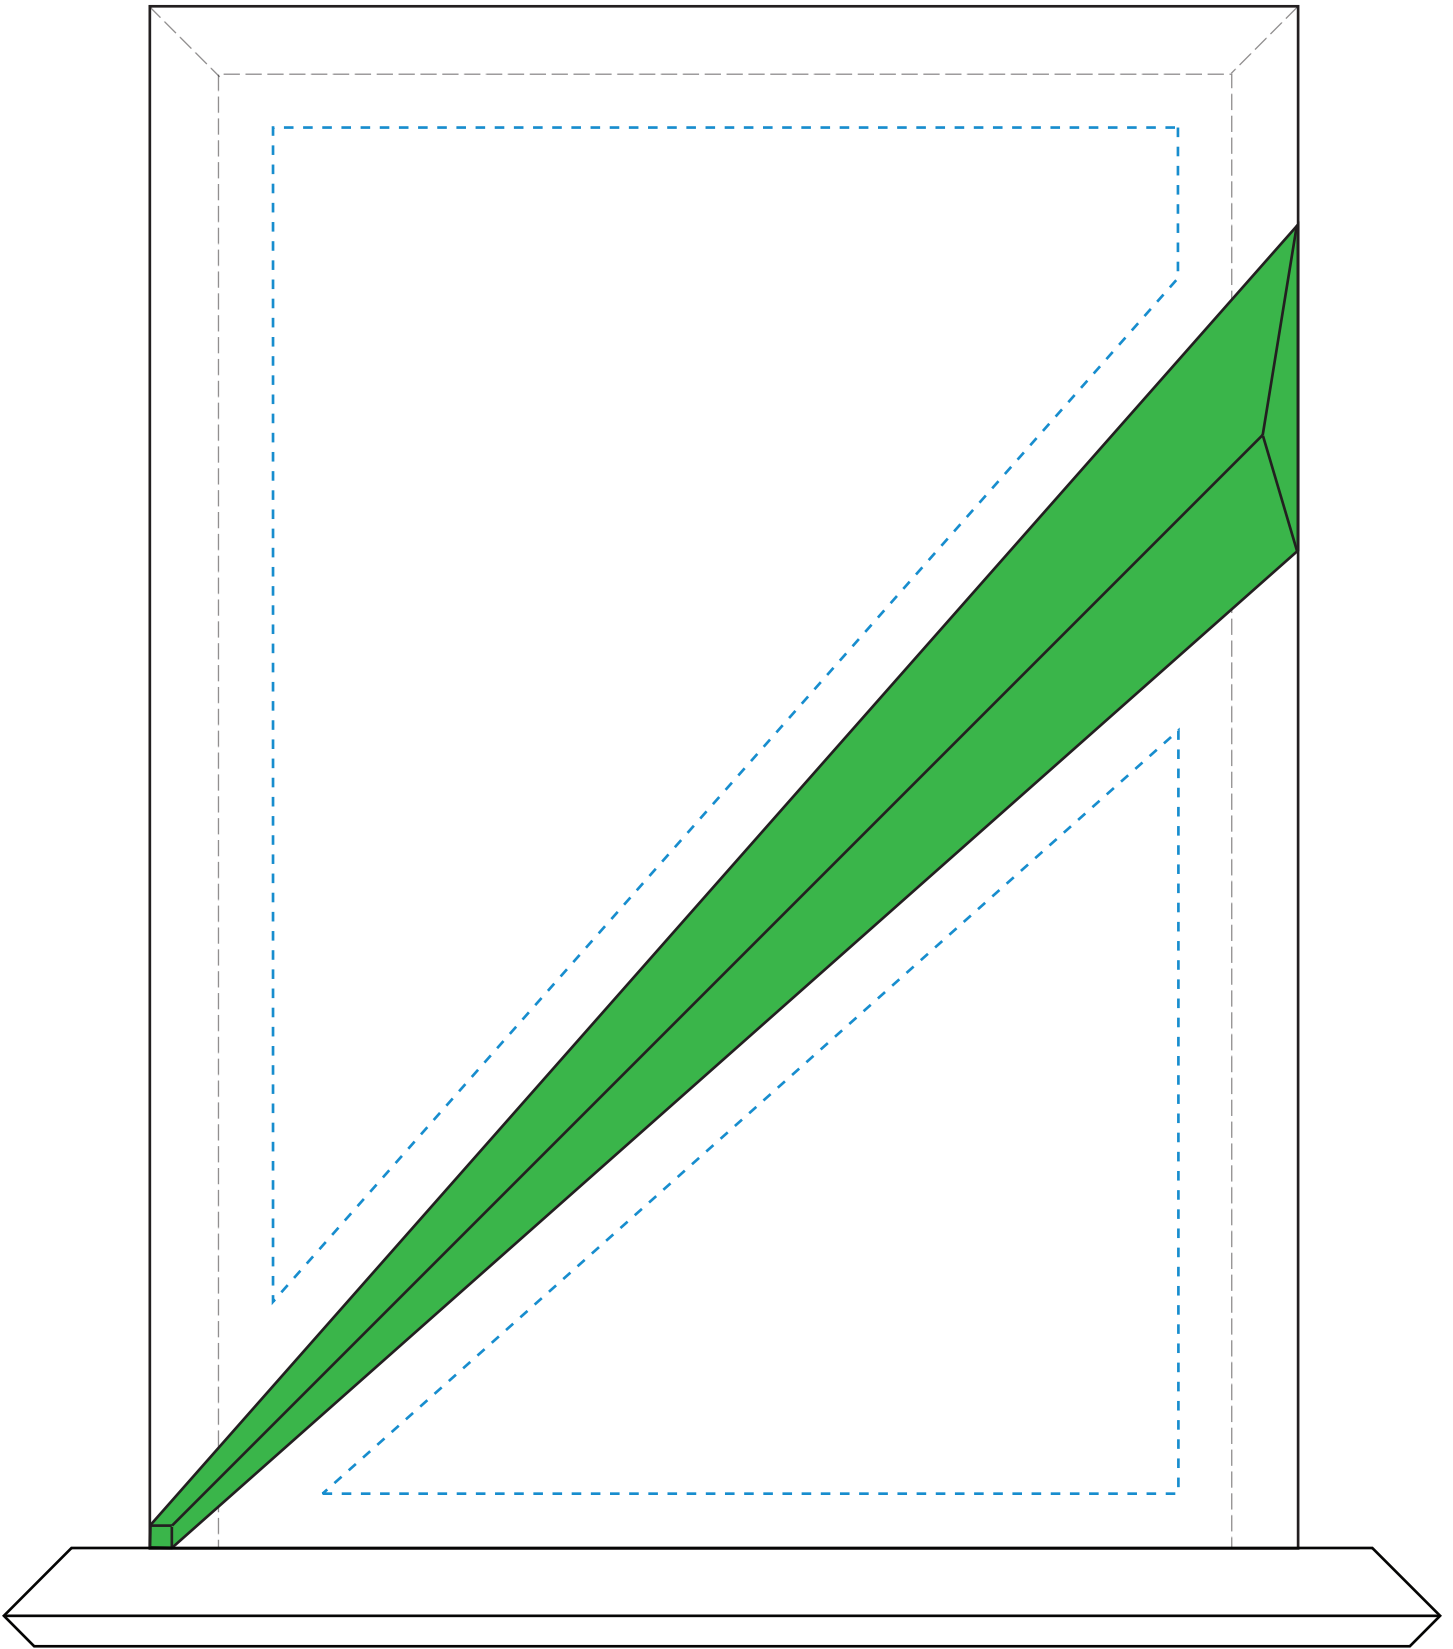

Standard Etch: Reverse

4046 DANBURY EMERALD RECTANGLE - 8-1/2"

Blue line represents the max image area.