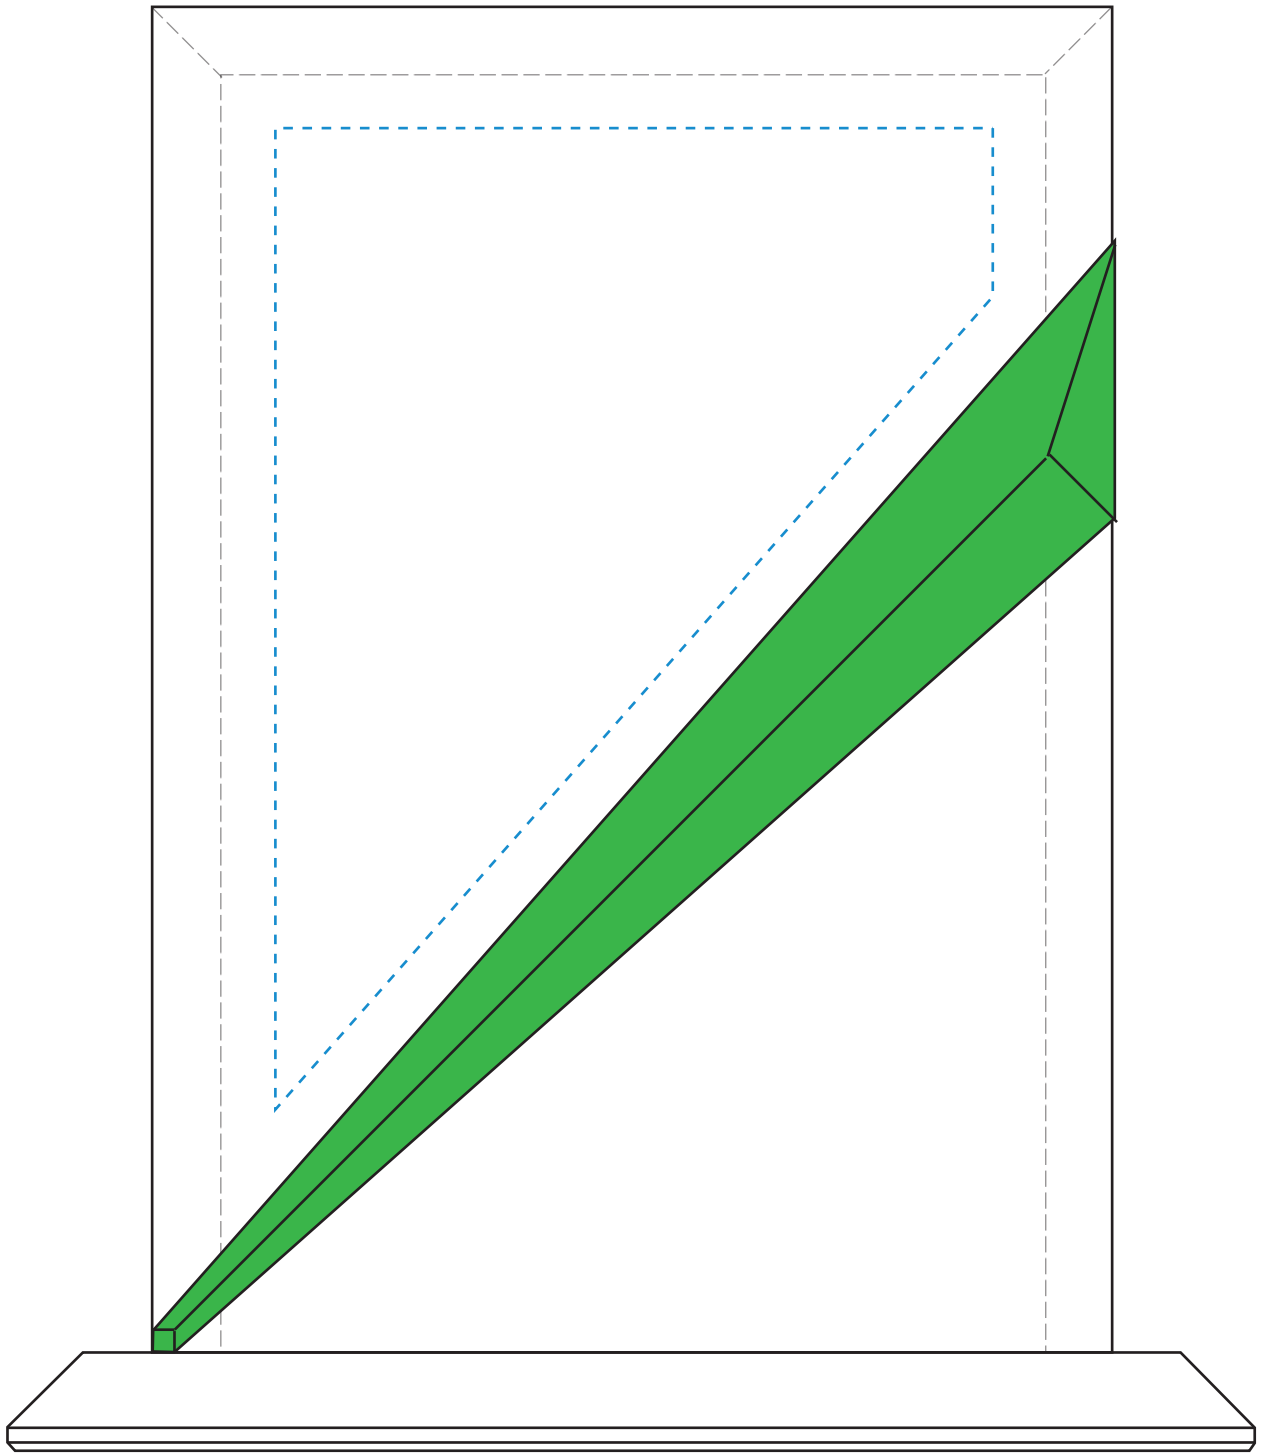

Standard Etch: Reverse

4045 DANBURY EMERALD RECTANGLE - 7-1/2"

Blue line represents the max image area.